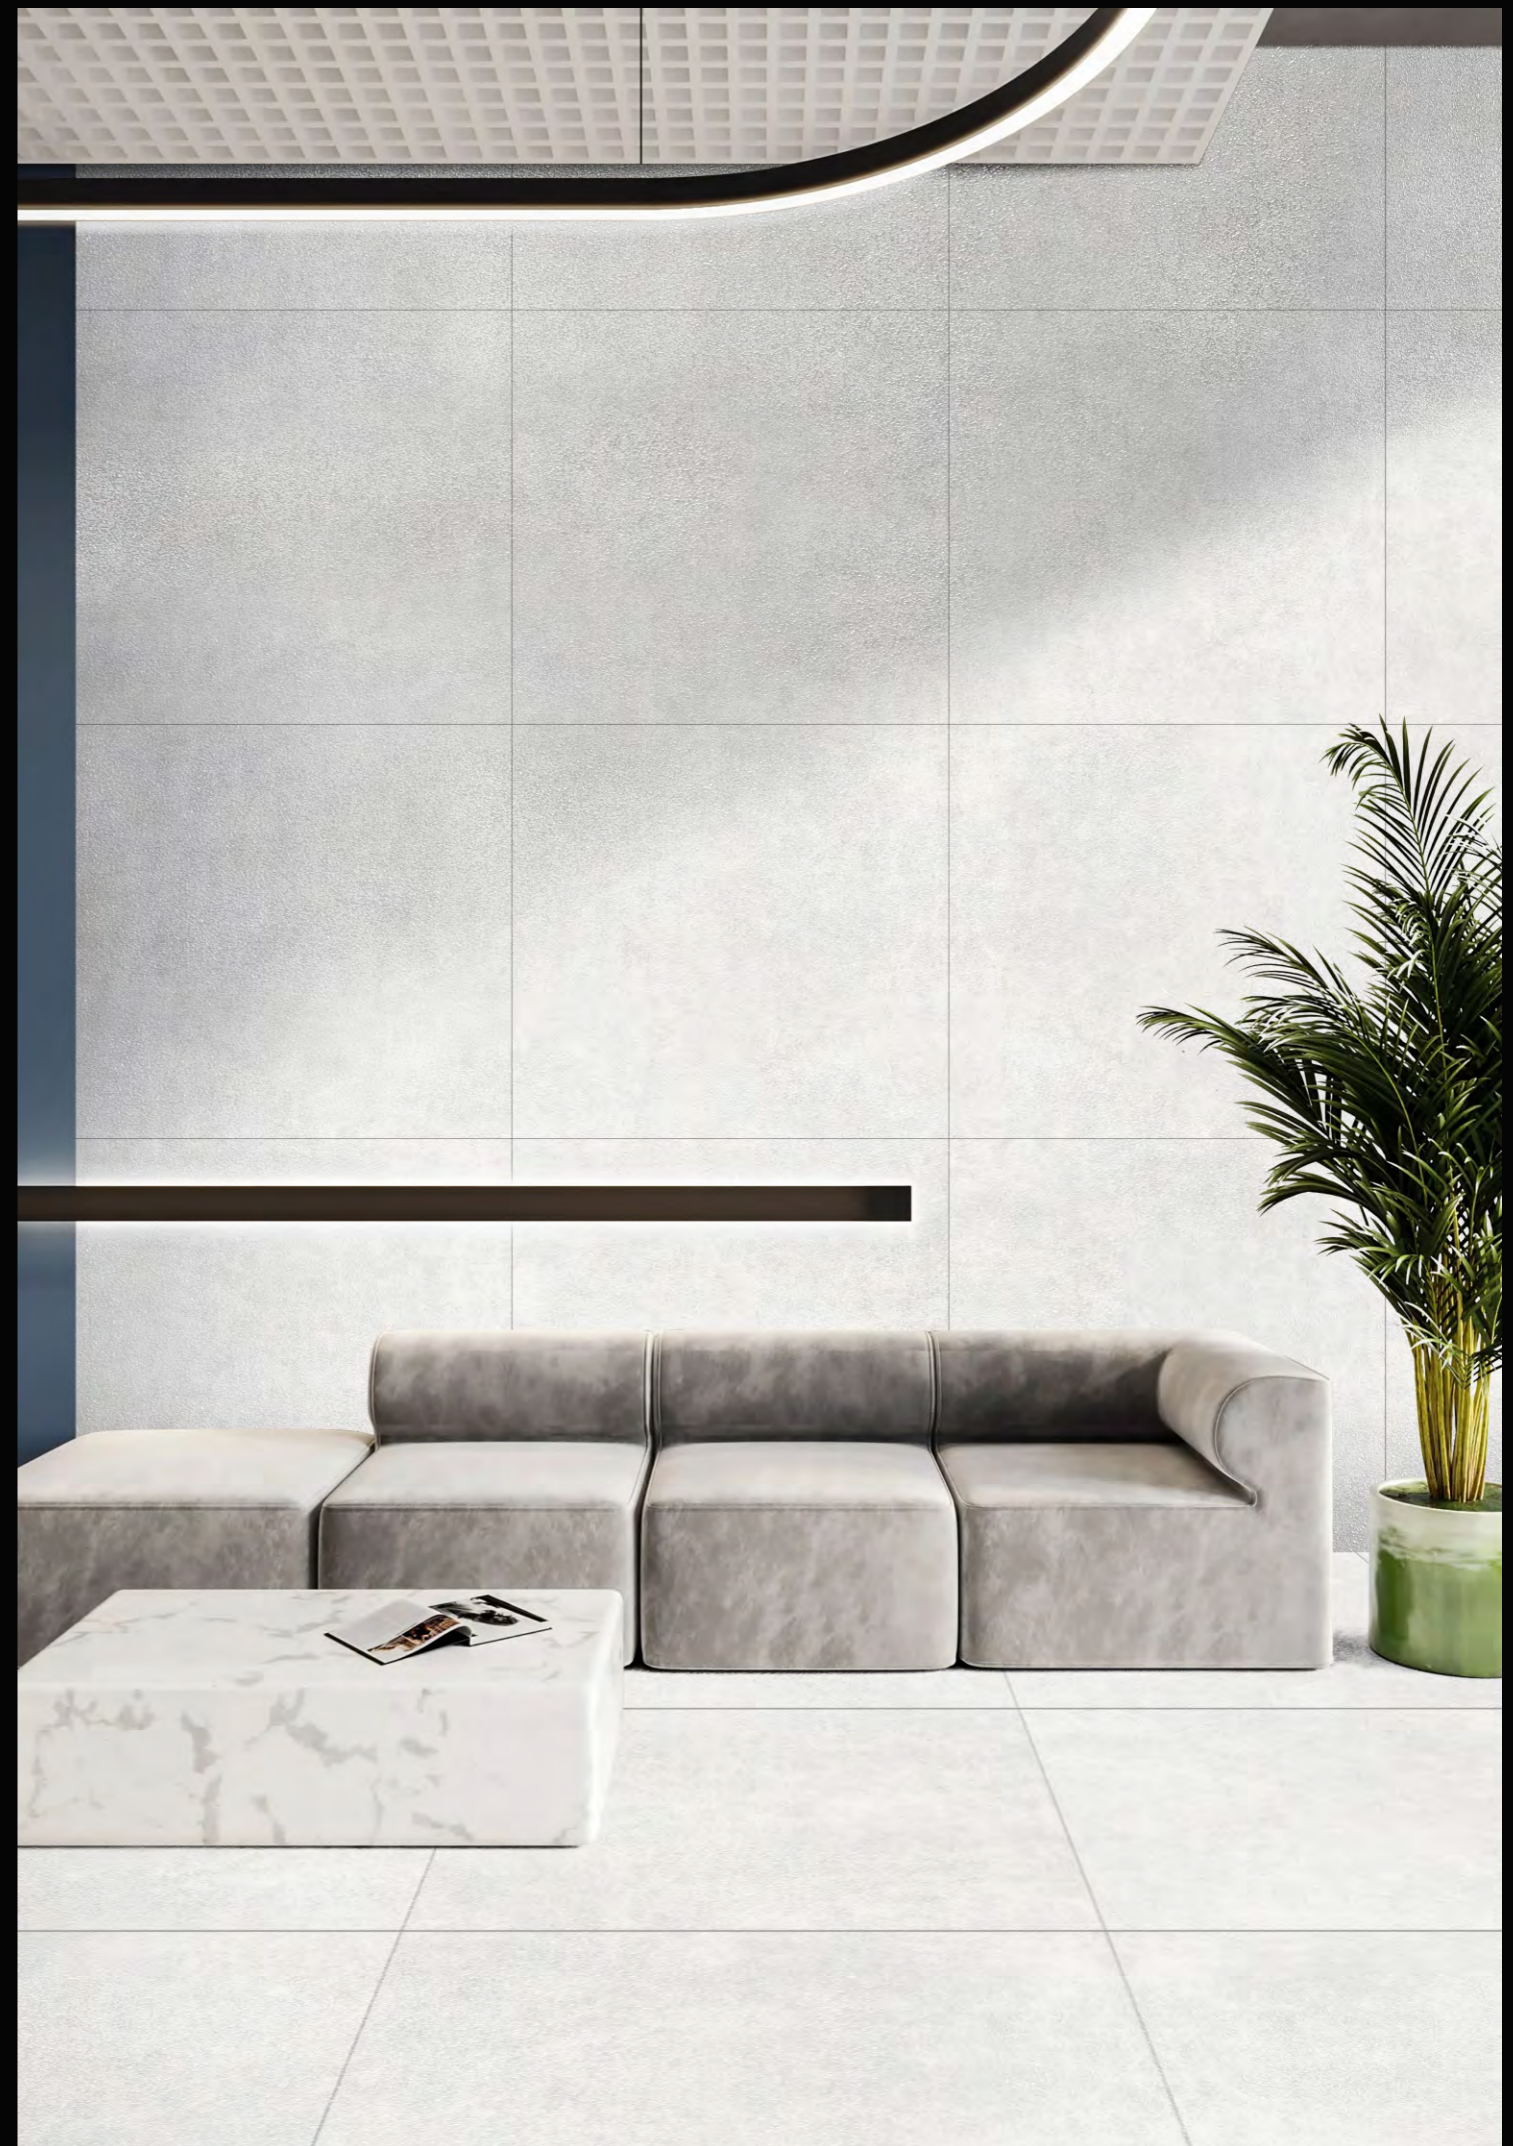

SAINA GRIS

—
SIZE :
600X600MM
600X1200MM

FINISH :
SUGAR & LAPATO

RANDOM : 03