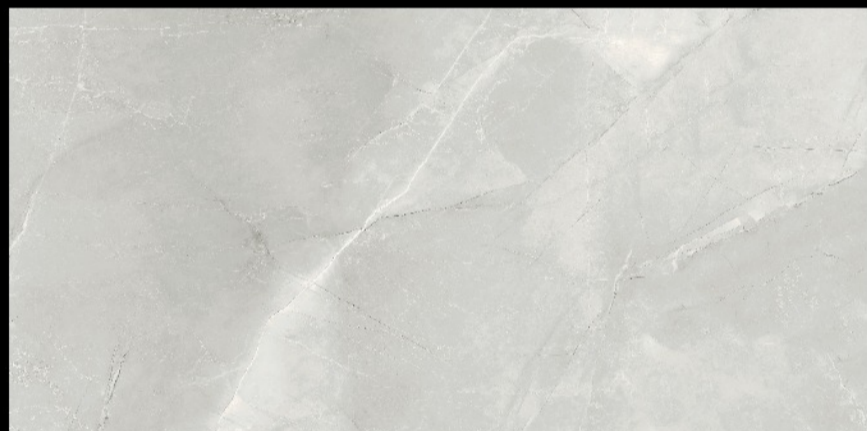

ASTRON CREMA

(5 Random)

600x1200 MM

GLOSSY SURFACE

ASTRON GRAY

(5 Random)

600x1200 MM

GLOSSY SURFACE