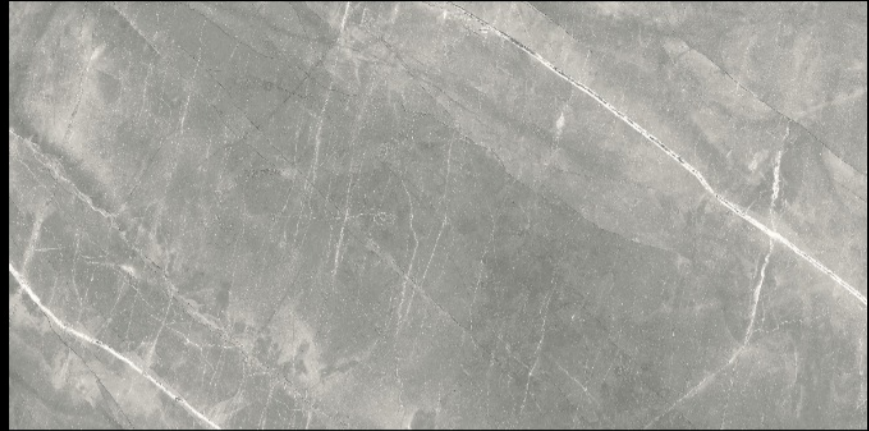

ASTRON CREMA

(5 Random)

600x1200 MM

GLOSSY SURFACE

ASTRON GRAY

(5 Random)

600x1200 MM

GLOSSY SURFACE