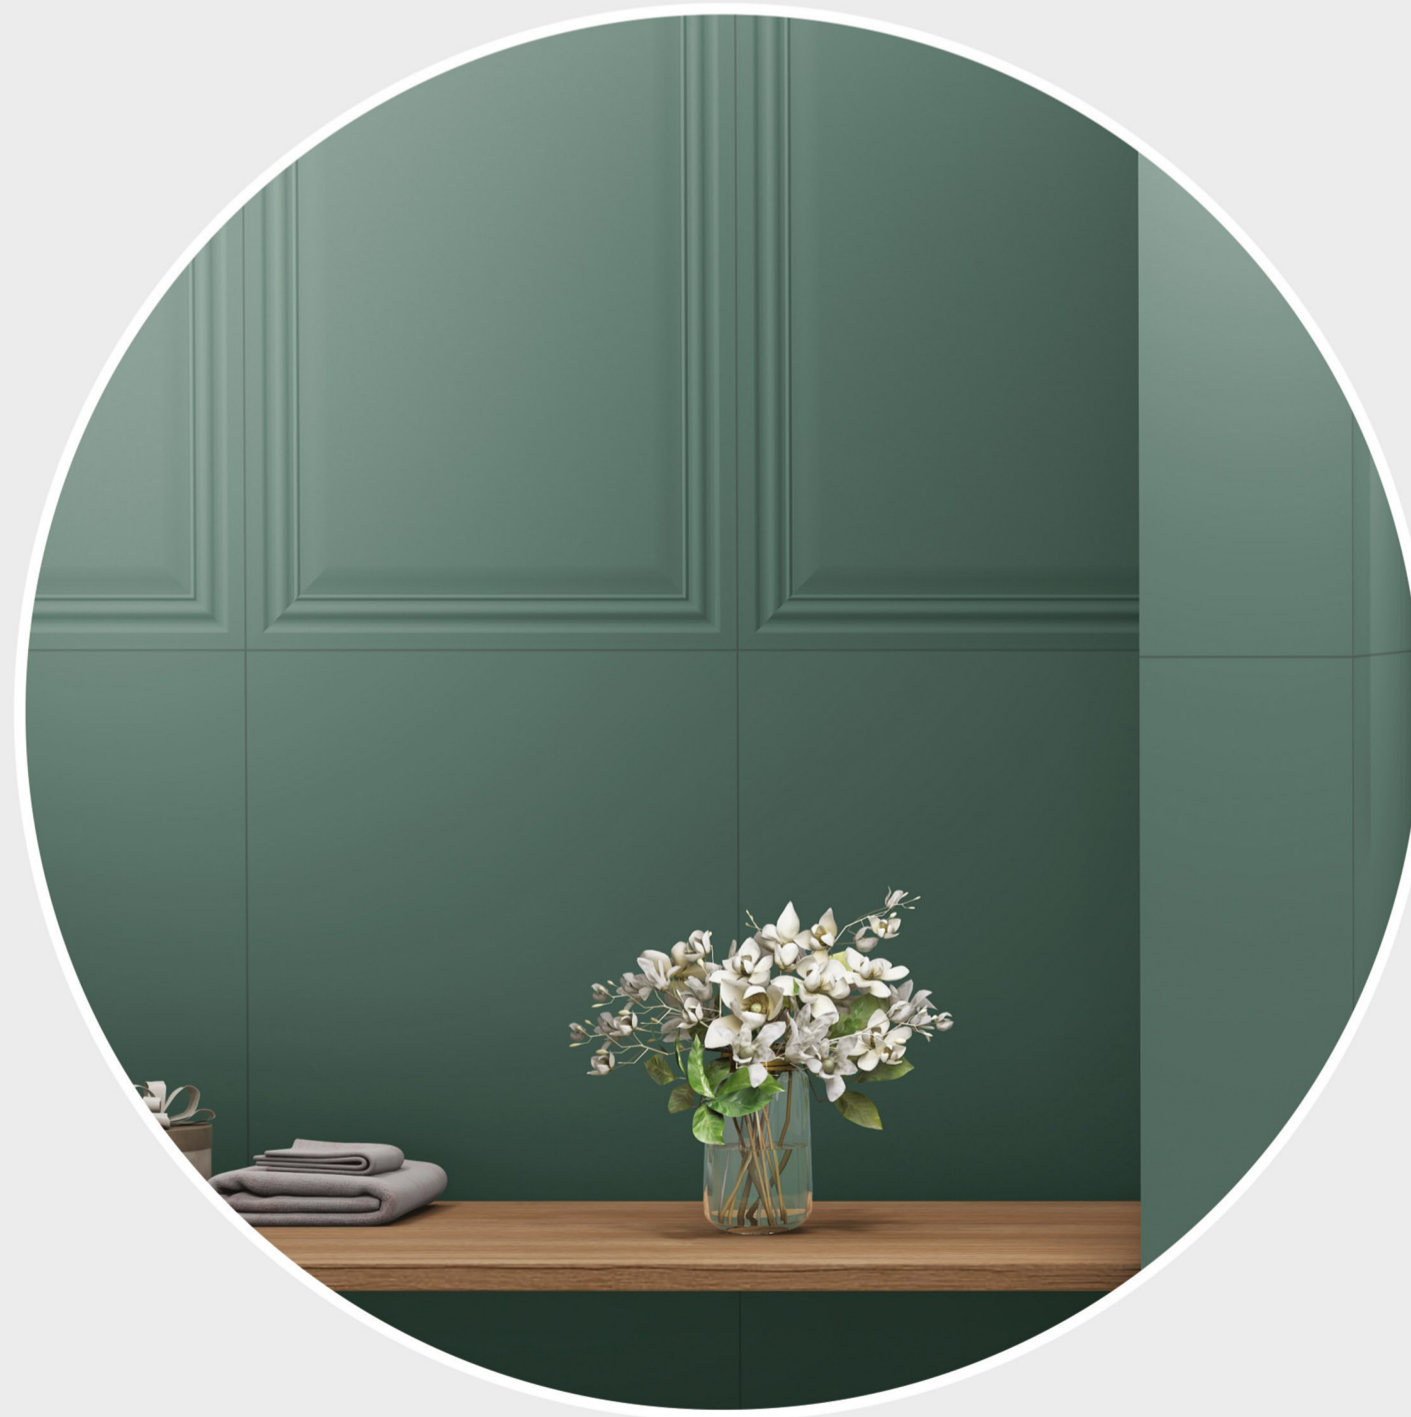

FRAME
COLLECTION

LEAF