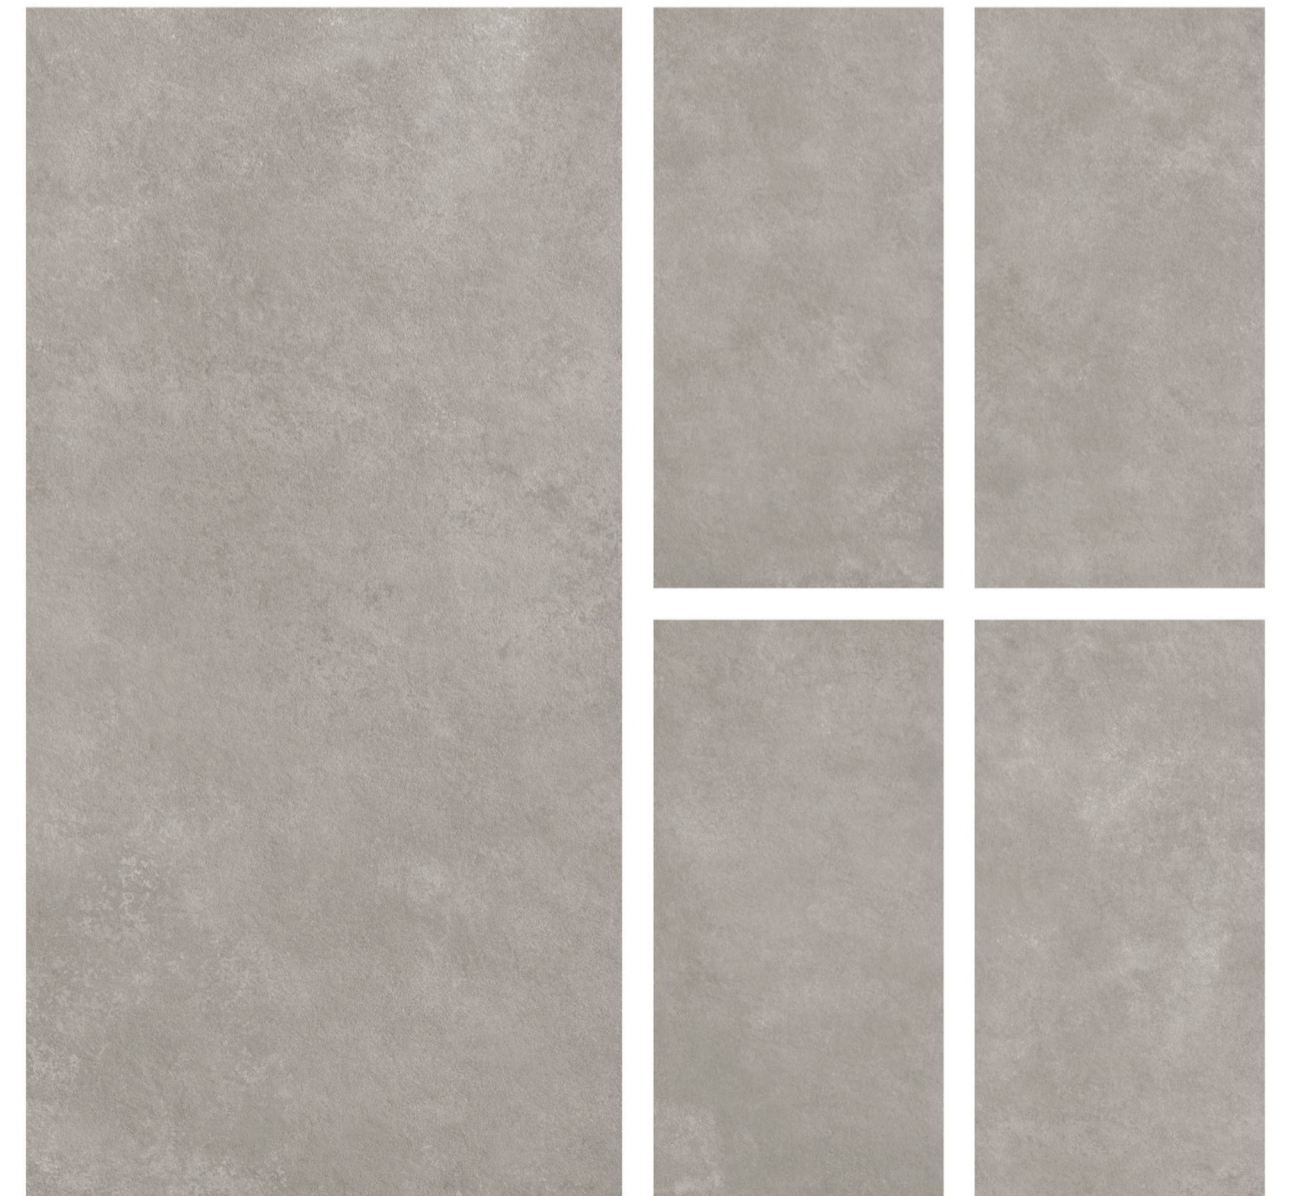

BRICK

FRENCH

MIX & MATCH
More Possibility For Uniqueness

CANYON STORM

FRAME
COLLECTION

CARBON

Wall.
Carbon | Carbon Matt

Floor.
Iconic Truffle