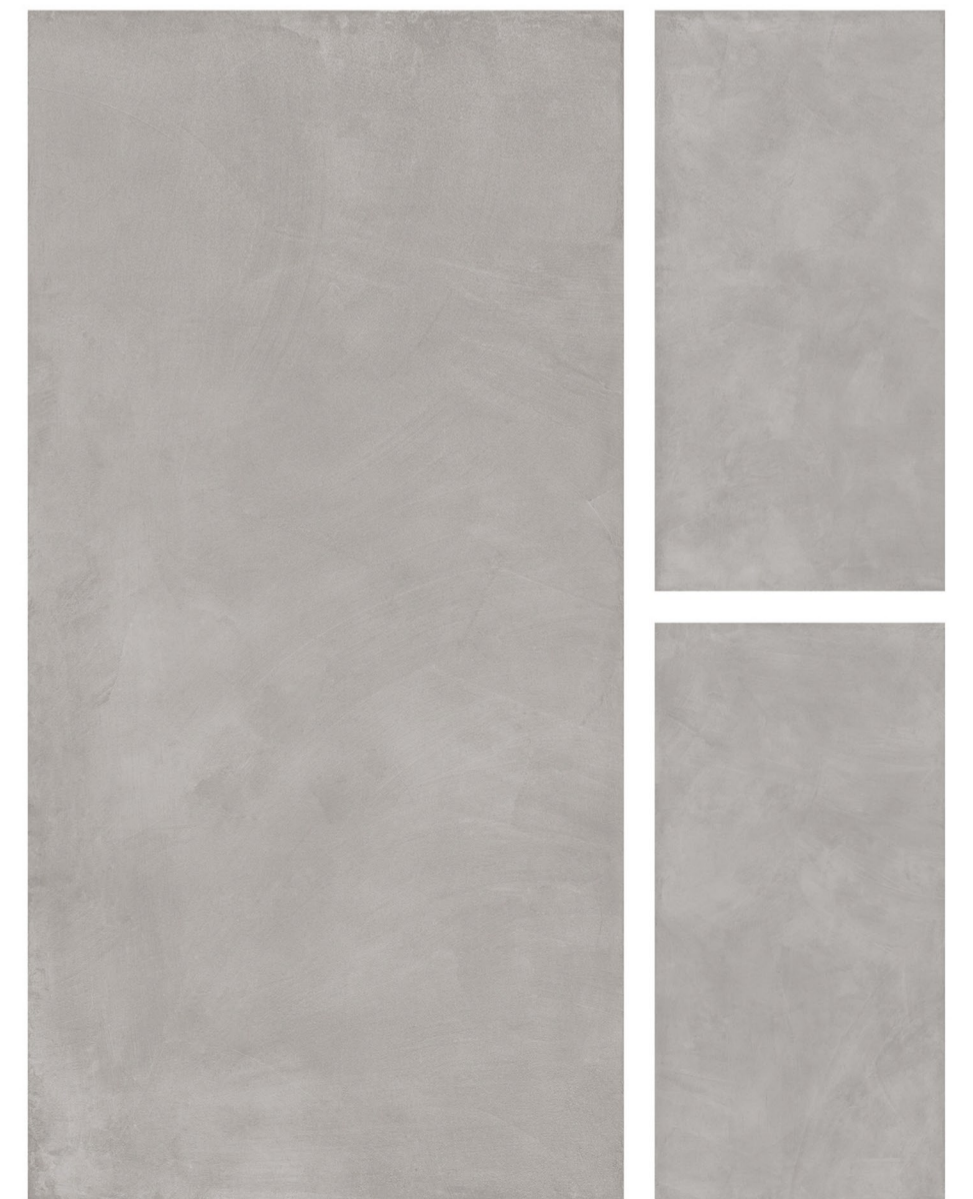

R. 9

URBAN GRIS