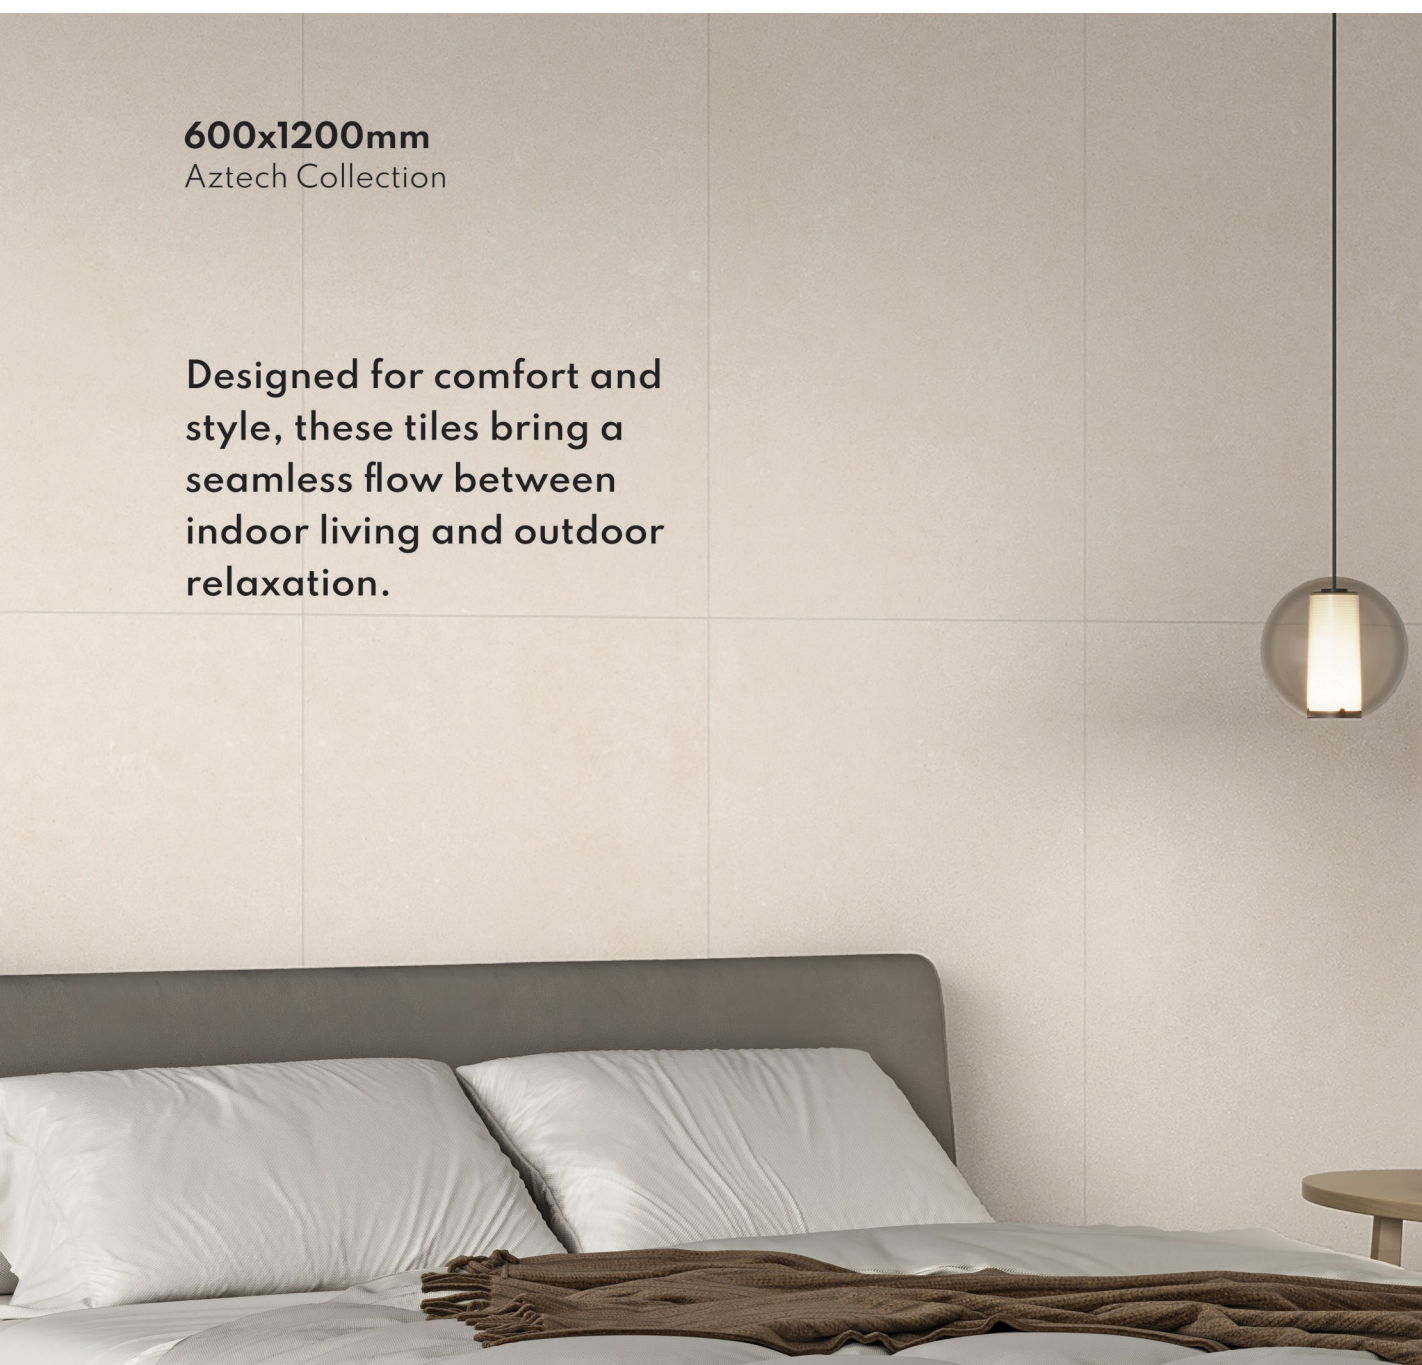

Minimal details crafted for grandeur, these tiles create interiors that feel open, timeless, and effortlessly sophisticated.

Size.
600x1200mm

Surface.
Matt

DENVER
WHITE

4 Random

Aztech
COLLECTION

WALL : DENVER WHITE - 600X1200MM
FLOOR : CONCORD WHITE - 600X1200MM

Soft neutral surfaces create a calming atmosphere, making bedrooms feel brighter, warmer, and effortlessly elegant.

600x1200mm
Aztech Collection

Designed for comfort and style, these tiles bring a seamless flow between indoor living and outdoor relaxation.