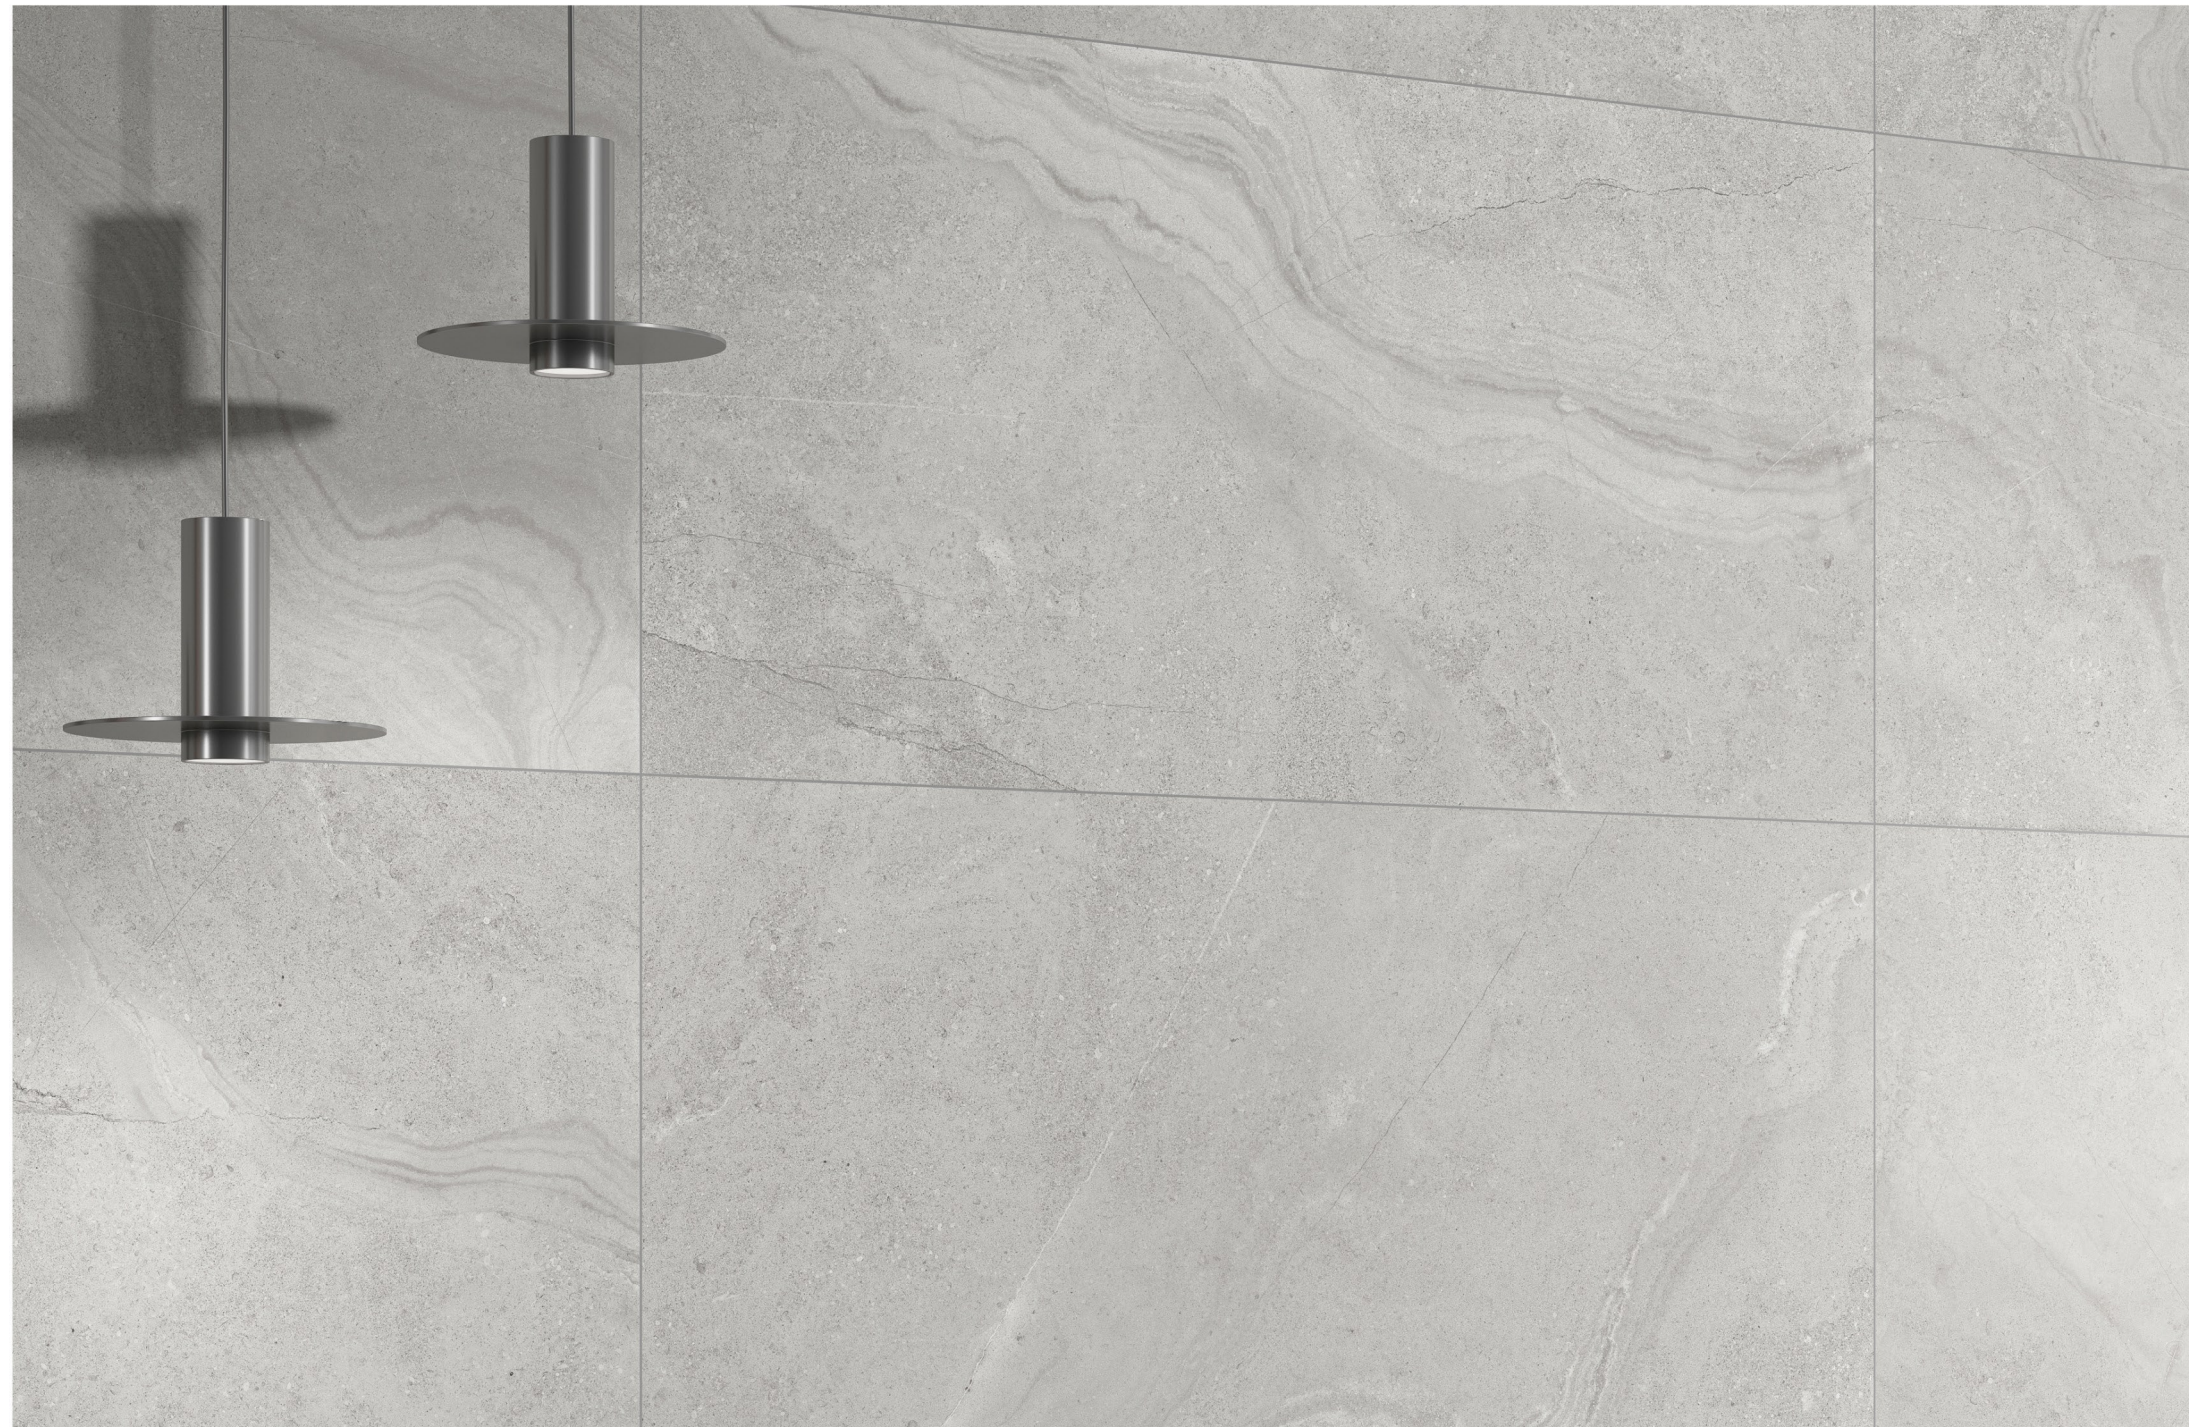

Size.
600x1200mm

Surface.
Matt

CONCORD
IVORY

6 Random

Aztech
COLLECTION

WALL : CONCORD IVORY - 600X1200MM

FLOOR : ZEN IVORY - 600X1200MM

Stone-inspired surfaces with natural textures bring raw elegance and architectural depth to modern spaces.