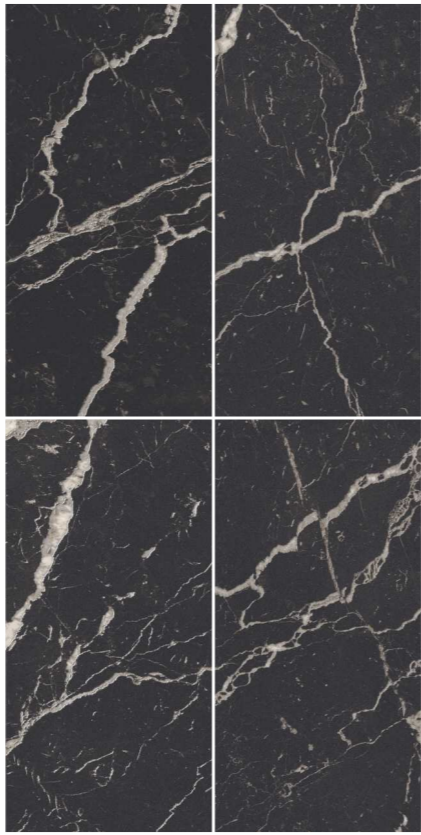

Series
Glamoura

Body
Black

Size
600 x 1200 mm