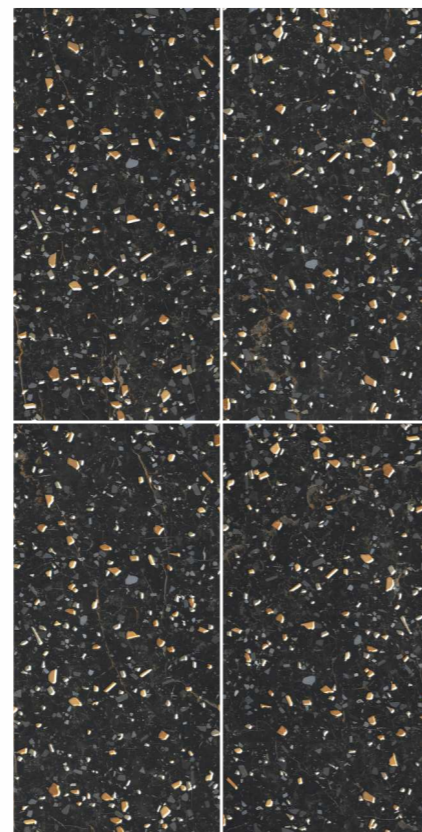

Series
Glamoura

Body
Black

Size
600 x 1200 mm