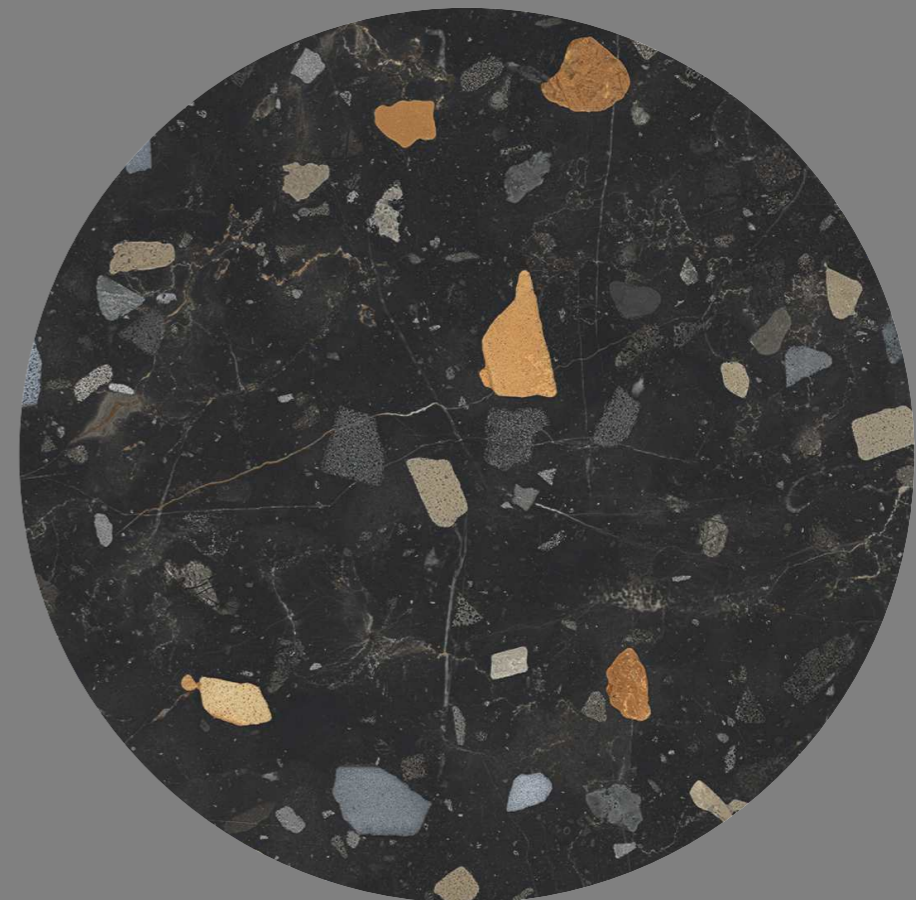

Surface are variable up-deep both
comes together Feel like Natural Marble
Random Relief Surface
With Random Design

Normal Surface Gloss Or Matt
Single Relief Surface

feel The Wave Surface.

 **Double
Digital**
600 x 1200 mm