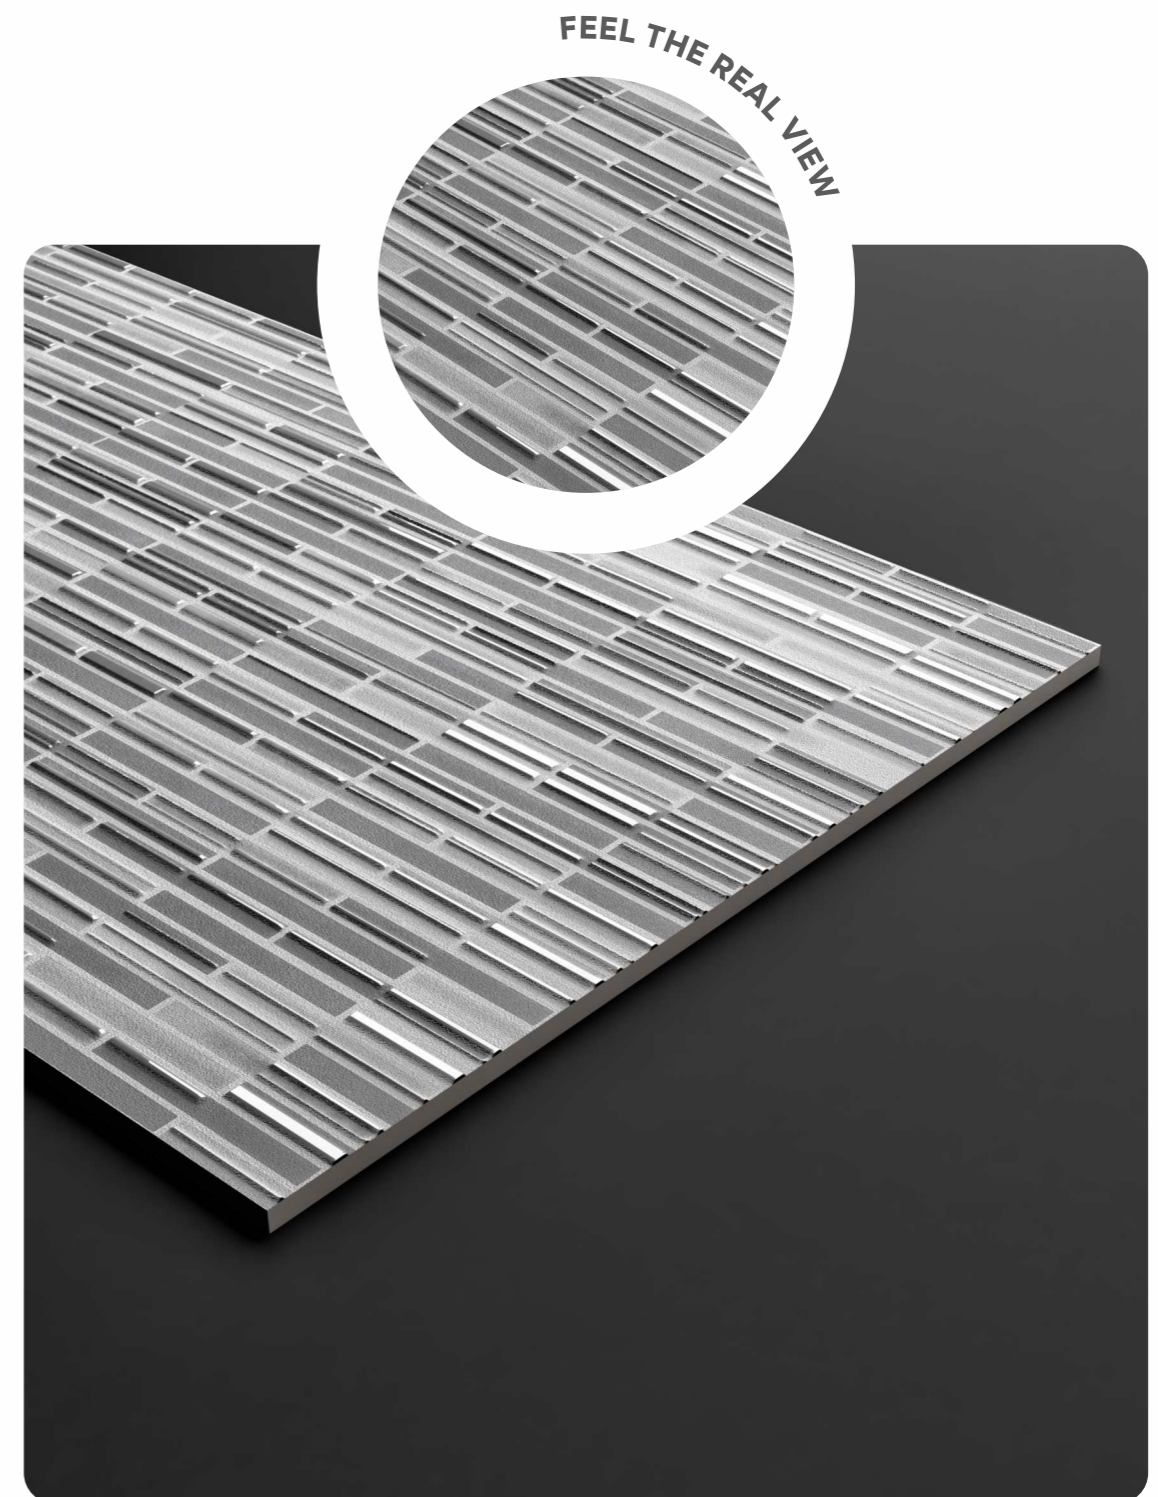

Series
Glamoura

Body
Grey

Size
600 x 1200 mm