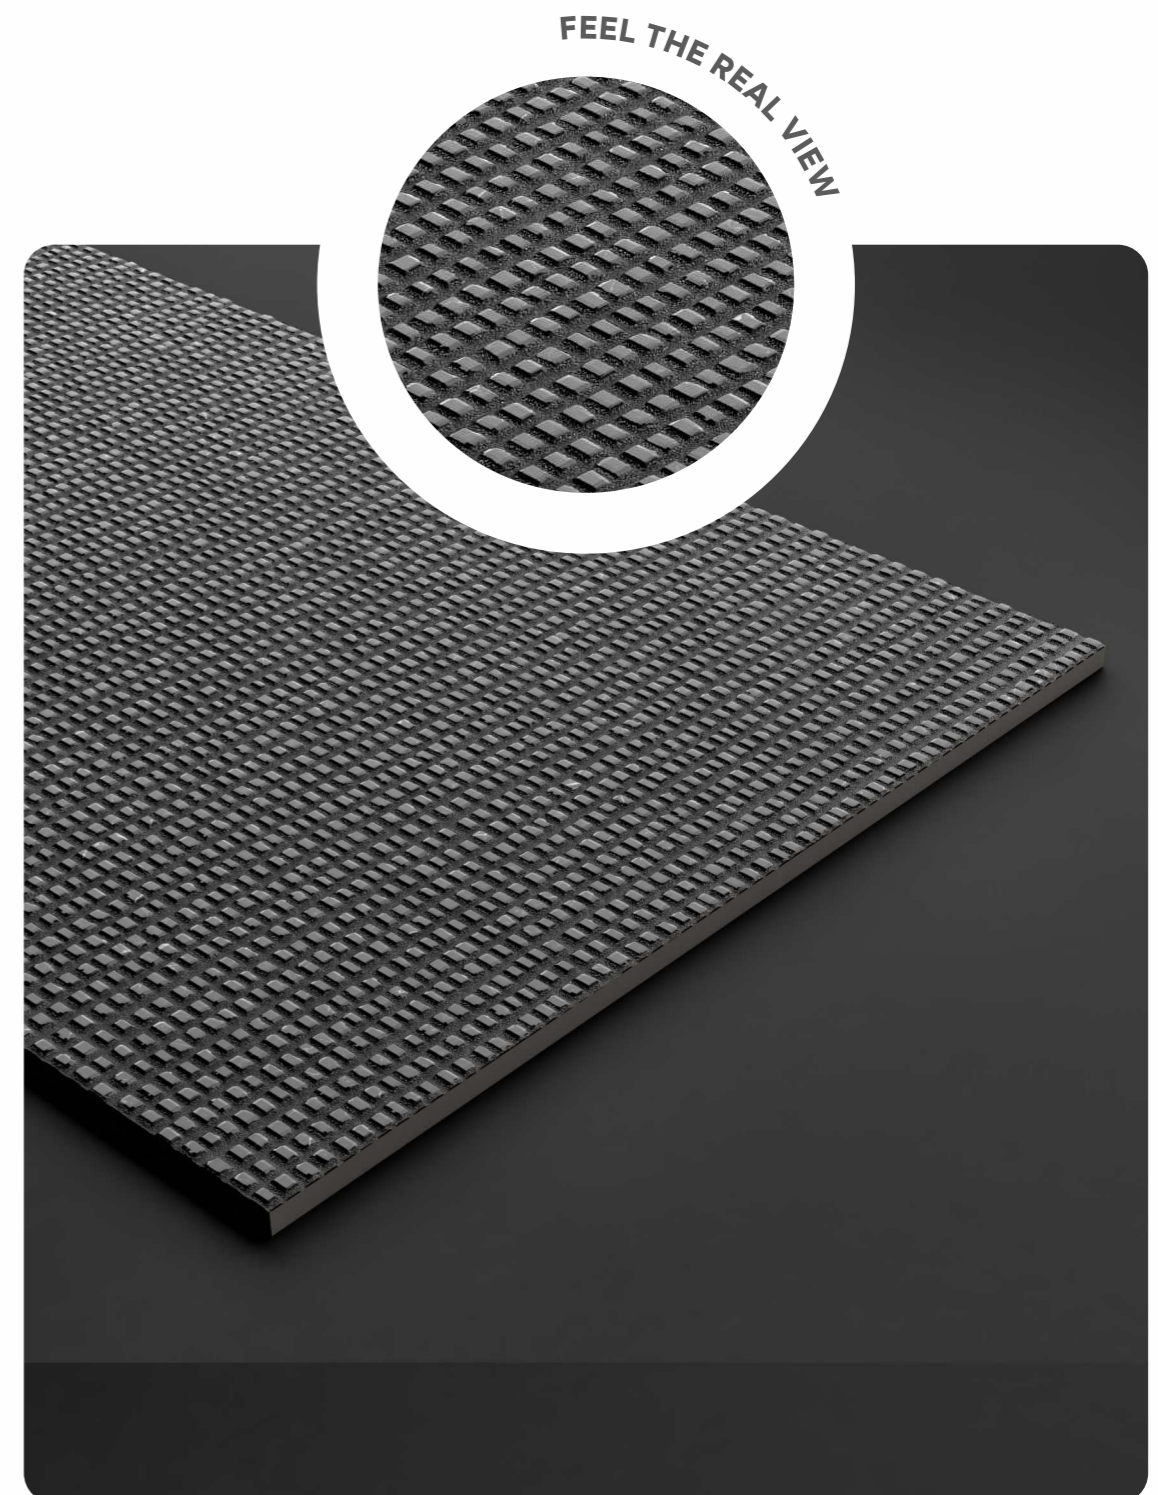

Series
Glamoura

Body
Black

Size
600 x 1200 mm