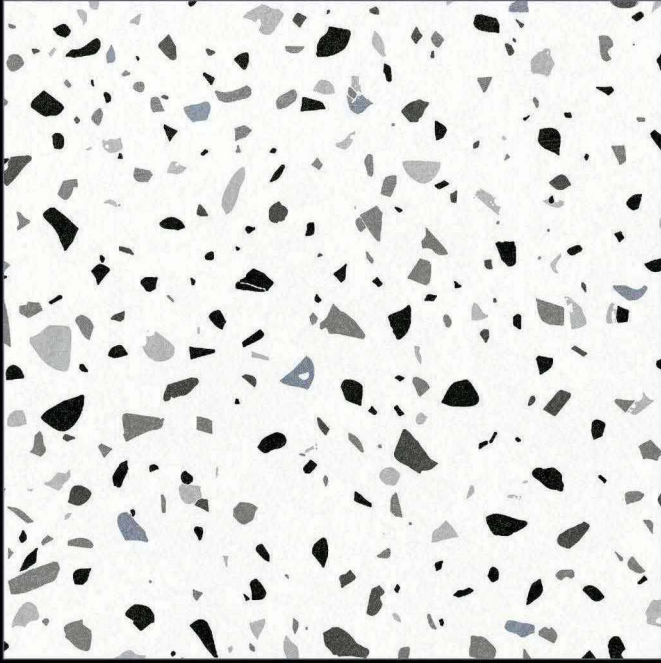

The Peak of Values

 600x600mm.
Terazo Series

DIGITAL
Porcelain Tiles

COLOR STUDIO

For the first time, Porcelain Tiles opens the doors to colour, refined and soft hues inspired by natural elements, and which at the same time perfectly fit in with other materials in the range.

Naturally desaturated, Many colours in the collection create a true colour system that lets you coordinate shades in different ways, as the warm and cold nuances complement each other perfectly, without looking forced. The textured and matt surface also comes to life in the light, with a soft glow that livens the material, making it unique and unconventional.

DIGITAL
Porcelain Tiles

600x600mm.
Terazo Series

TERAZO BIANCO

600x600mm.
Terazo Series

TERAZO BEIGE

MATT SURFACE

DIGITAL PRINTING

SUITABLE FOR WALL & FLOOR

RECTIFIED

600x600mm.
Terazo Series

TERAZO BLUE GREY

MATT SURFACE

DIGITAL PRINTING

SUITABLE FOR WALL & FLOOR

HD HD TILES

RECTIFIED