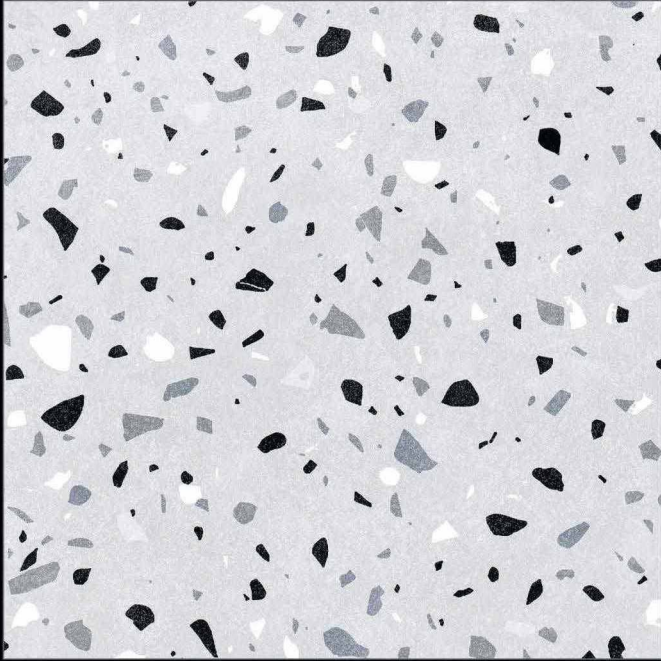

RECTIFIED

600x600mm.
Terazo Series

TERAZO BLUE GREY

MATT SURFACE

DIGITAL PRINTING

SUITABLE FOR WALL & FLOOR

HD HD TILES

RECTIFIED