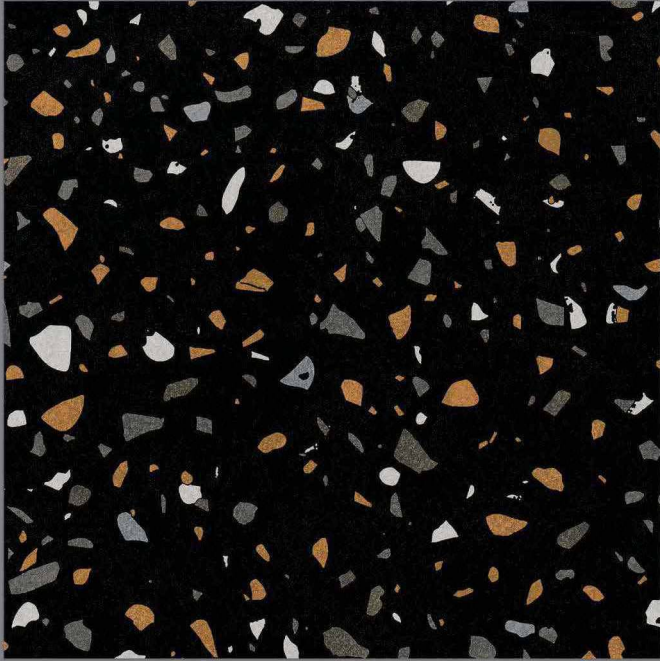

600x600mm.
Terazo Series

TERAZO BLACK