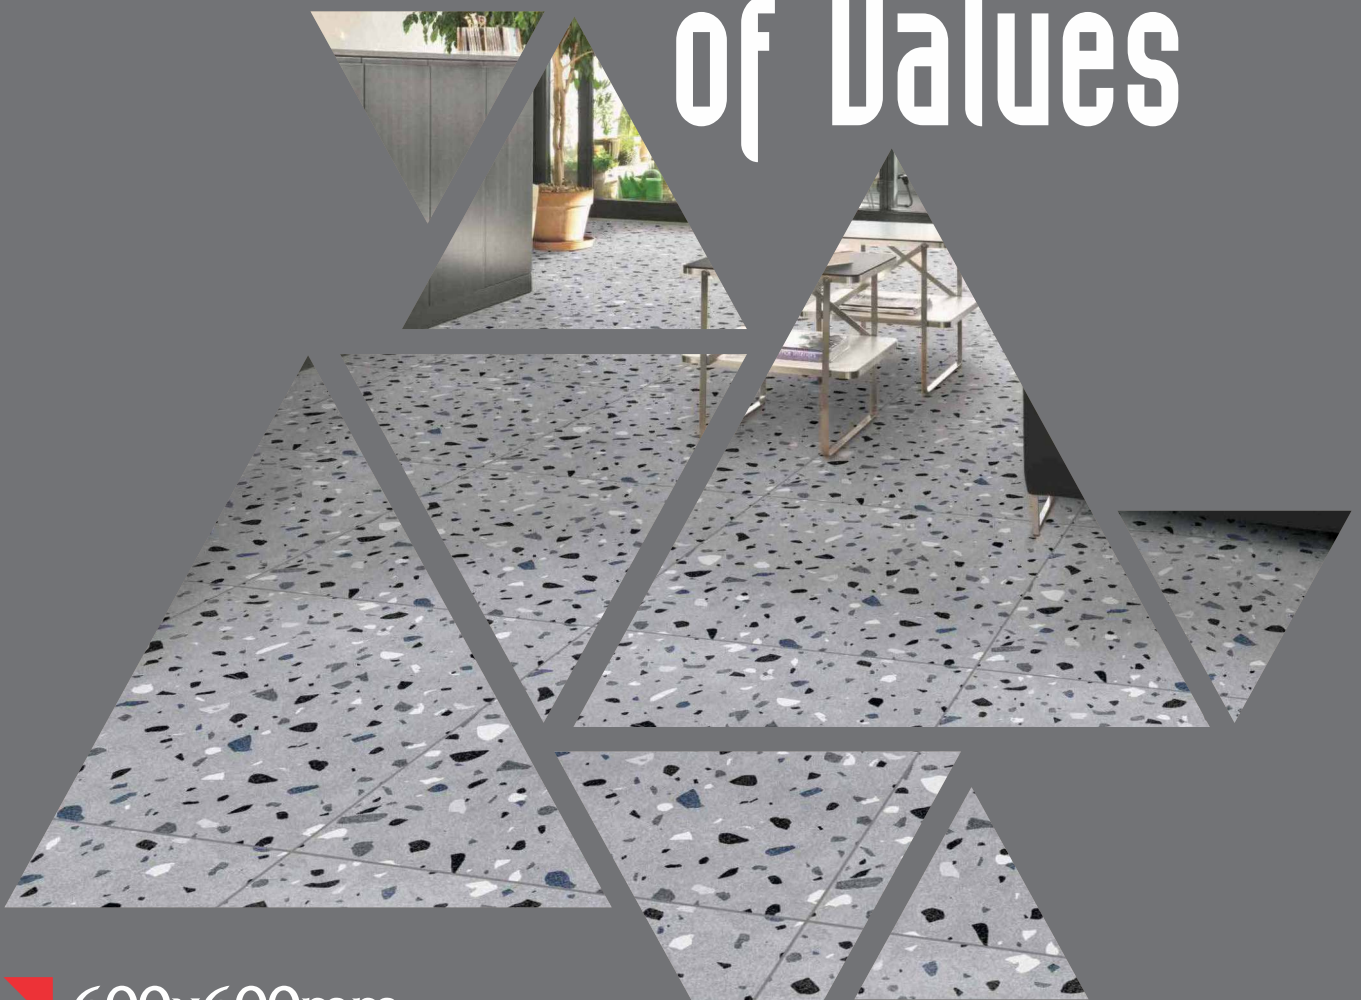

The Peak of Values

 600x600mm.
Terazo Series

DIGITAL
Porcelain Tiles

COLOR STUDIO

For the first time, Porcelain Tiles opens the doors to colour, refined and soft hues inspired by natural elements, and which at the same time perfectly fit in with other materials in the range.

Naturally desaturated, Many colours in the collection create a true colour system that lets you coordinate shades in different ways, as the warm and cold nuances complement each other perfectly, without looking forced. The textured and matt surface also comes to life in the light, with a soft glow that livens the material, making it unique and unconventional.