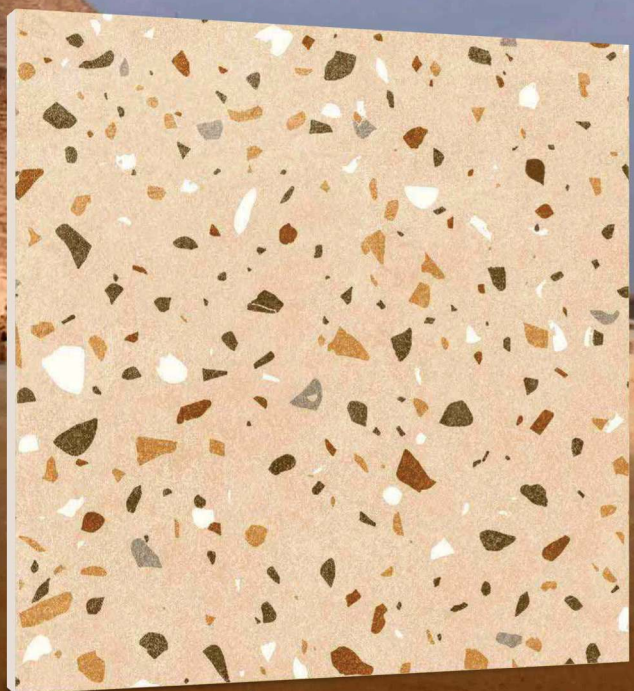

The Peak of Values

 600x600mm.
Terazo Series

DIGITAL
Porcelain Tiles

COLOR STUDIO

For the first time, Porcelain Tiles opens the doors to colour, refined and soft hues inspired by natural elements, and which at the same time perfectly fit in with other materials in the range.

Naturally desaturated, Many colours in the collection create a true colour system that lets you coordinate shades in different ways, as the warm and cold nuances complement each other perfectly, without looking forced. The textured and matt surface also comes to life in the light, with a soft glow that livens the material, making it unique and unconventional.

DIGITAL
Porcelain Tiles

600x600mm.
Terazo Series

TERAZO BIANCO

600x600mm.
Terazo Series

TERAZO BEIGE

MATT SURFACE

DIGITAL PRINTING

SUITABLE FOR WALL & FLOOR

RECTIFIED

600x600mm.
Terazo Series

TERAZO BLUE GREY

MATT SURFACE

DIGITAL PRINTING

SUITABLE FOR WALL & FLOOR

HD HD TILES

RECTIFIED