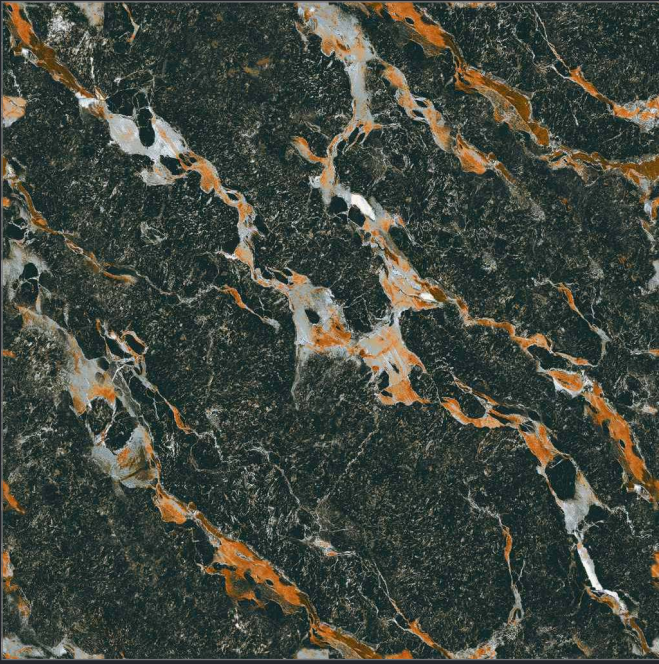

600x600mm.
Sugar Series

S-NERO MARQUINA