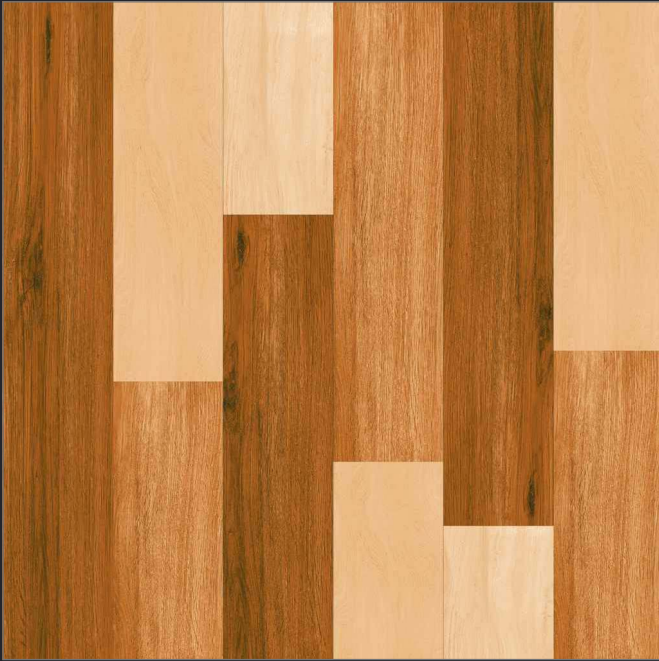

RECTIFIED

600x600mm.  
Sugar Series

S-PRISMA PEARL

600x600mm.  
Sugar Series

S-PUREBECK

600x600mm.  
Sugar Series

S-TIMBERLAND WINE

600x600mm.  
Sugar Series