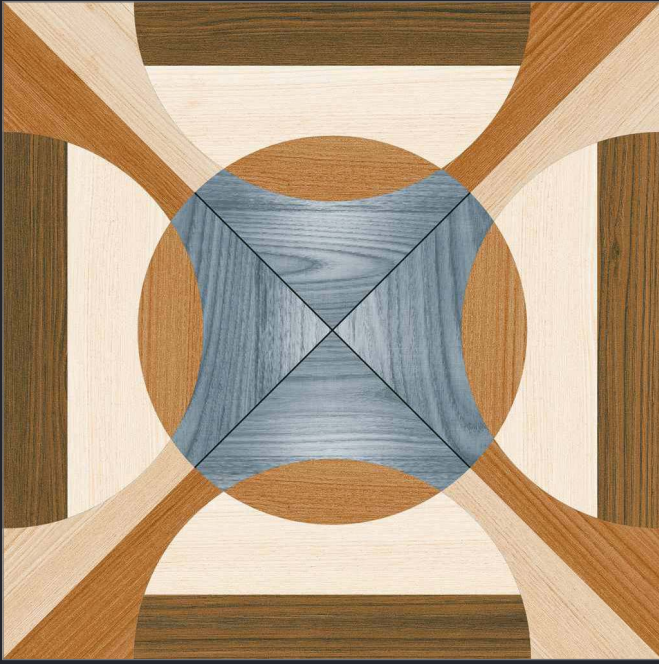

600x600mm.  
Sugar Series

S-ETHICO WOODS

600x600mm.  
Sugar Series

S-FLORET COPSE

600x600mm.  
Sugar Series

S-GLOBUS COPSE

MATT SURFACE

DIGITAL PRINTING