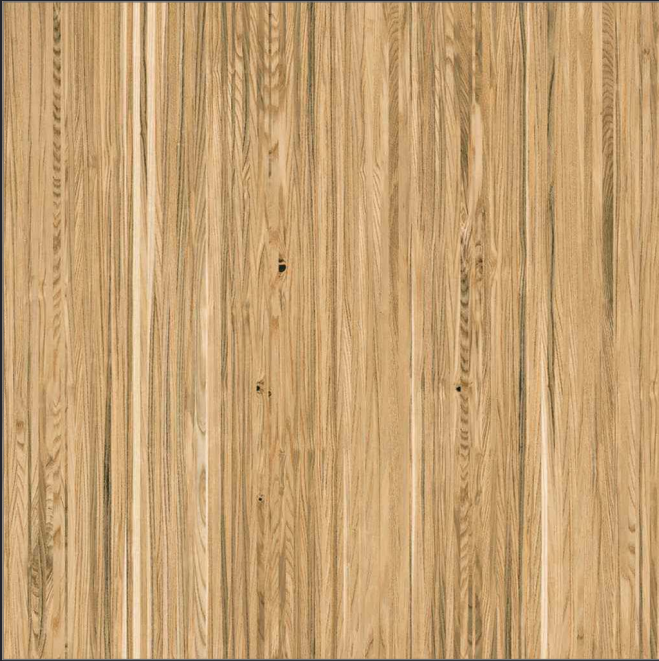

600x600mm.
Sugar Series

7006