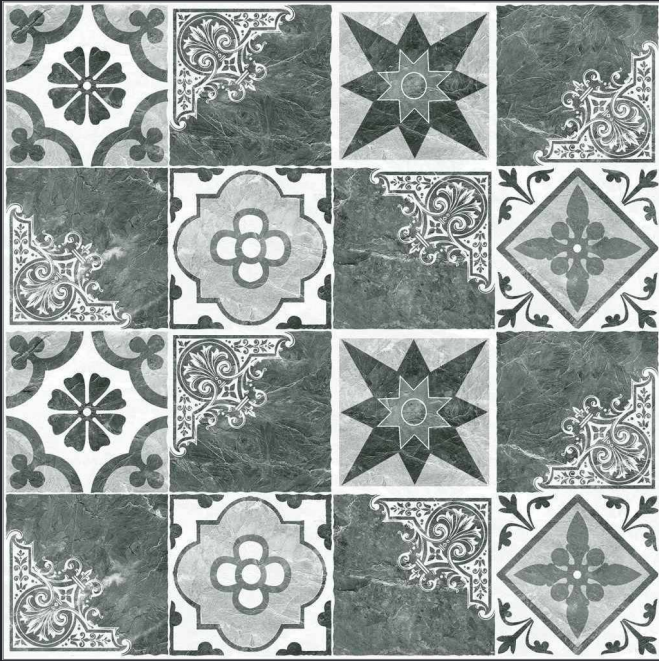

600x600mm.
Sugar Series

7005