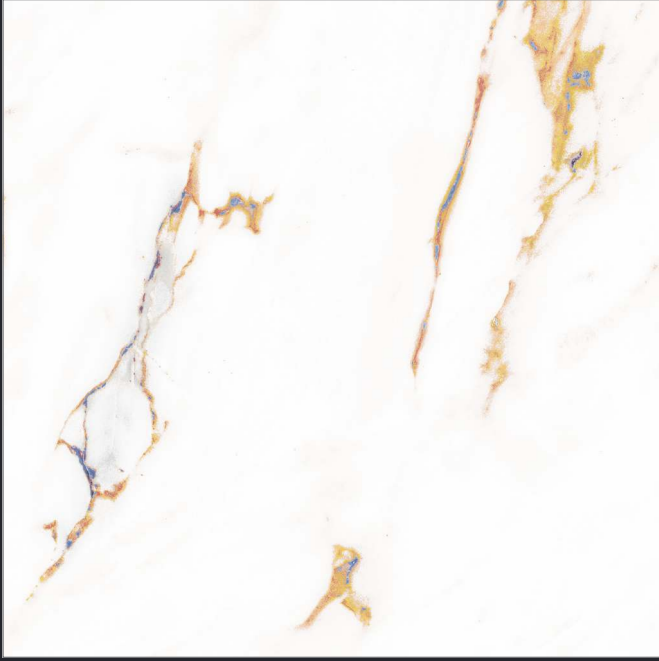

600x600mm.
Statuario Sugar Series

S-KEROL MULTI STATUARIO