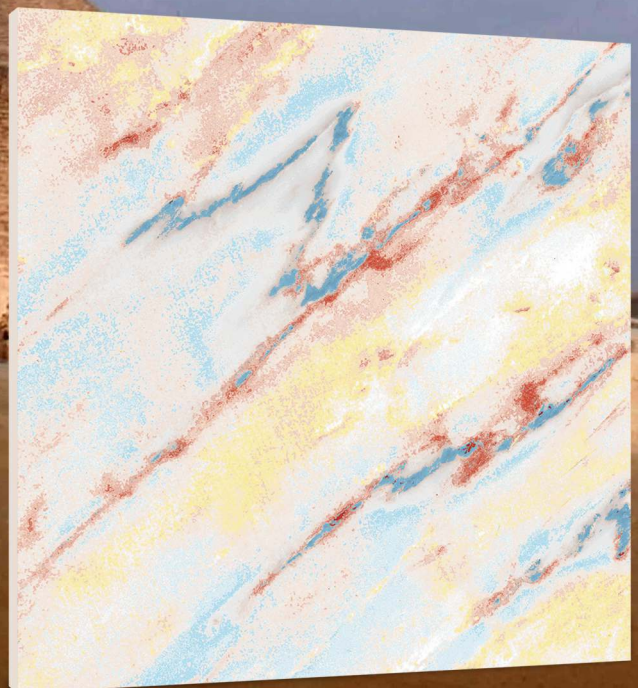

600x600mm.
Statuario Sugar Series

DIGITAL
Porcelain Tiles

**EIGHT
COLOUR
TECHNOLOGY**