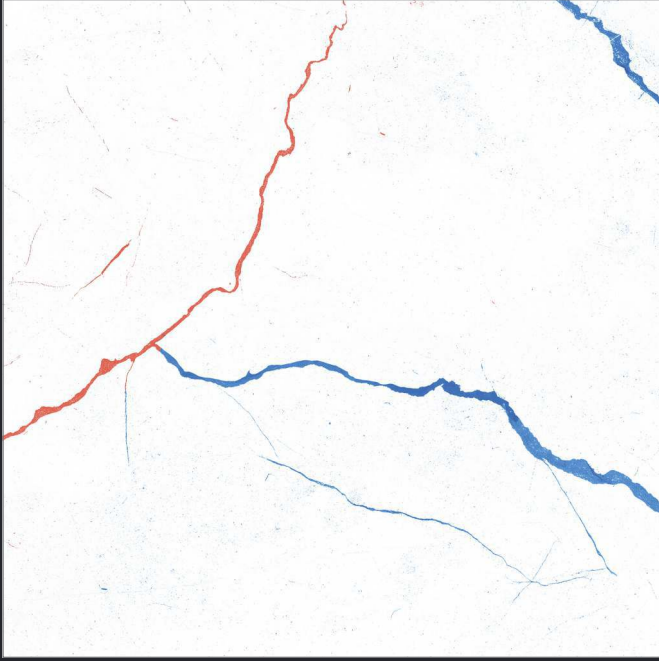

**600x600mm.
Statuario Series**

CARARA MULTI STATUARIO