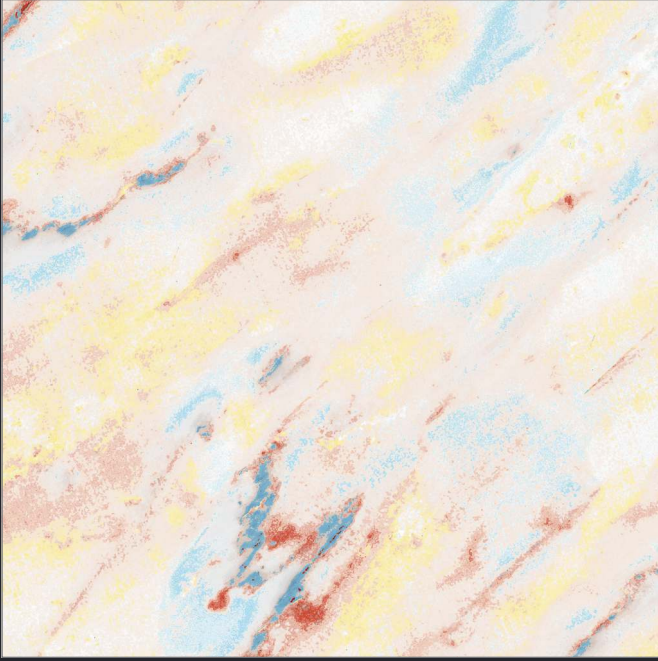

600x600mm.
Statuario Sugar Series

S-VENUS MULTI STATUARIO