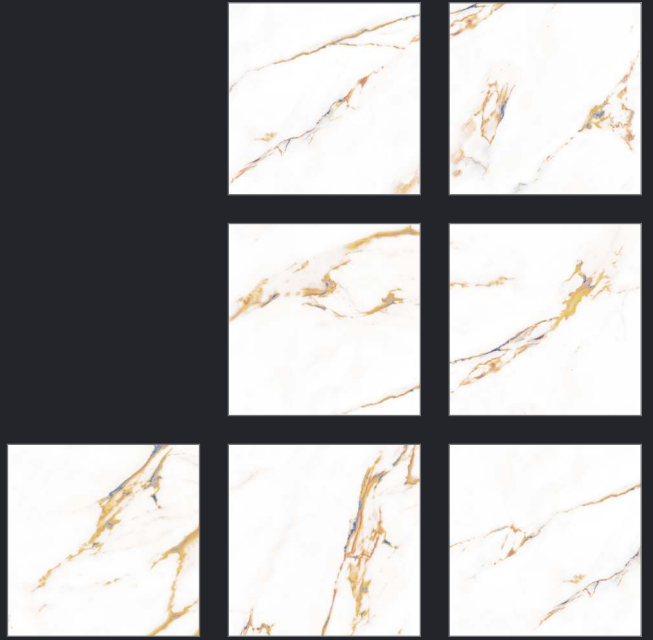

8 RANDOM FACE