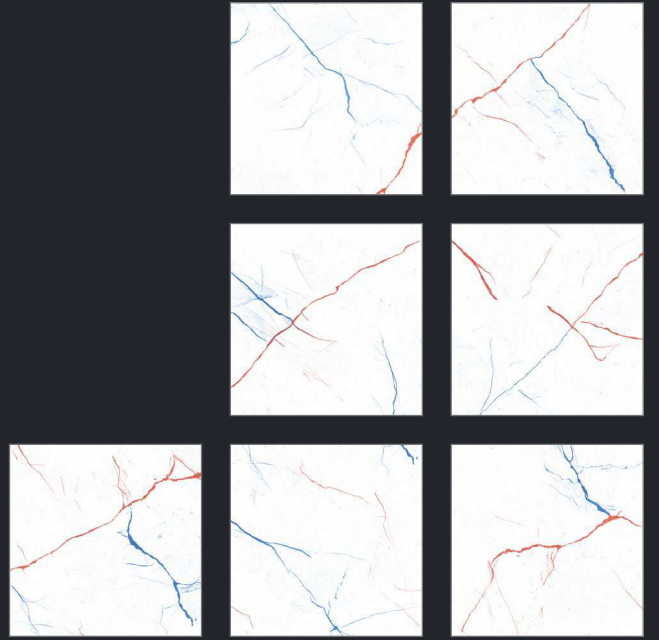

8 RANDOM FACE