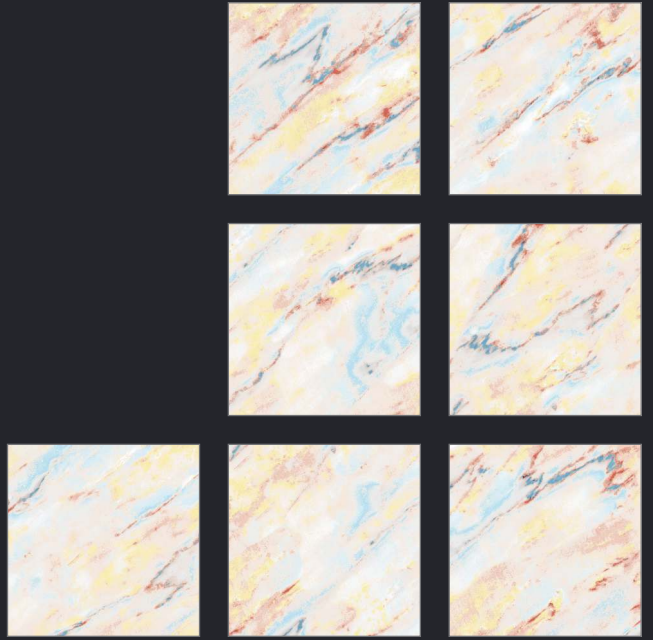

8 RANDOM FACE