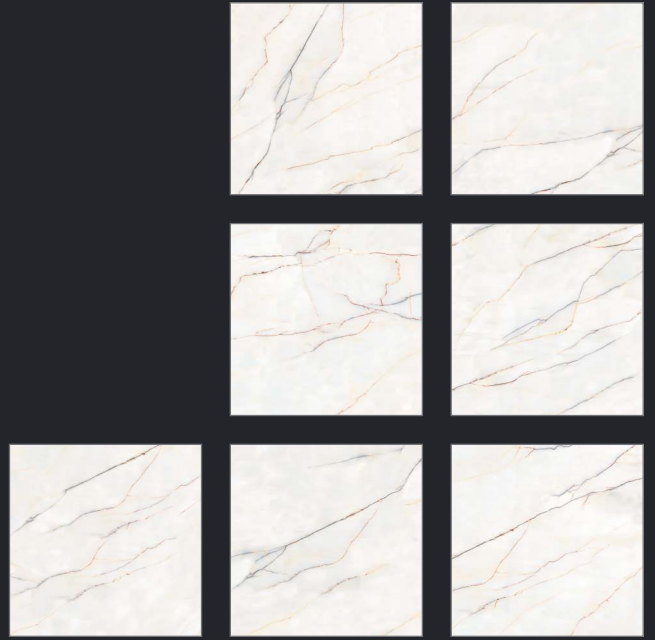

8 RANDOM FACE