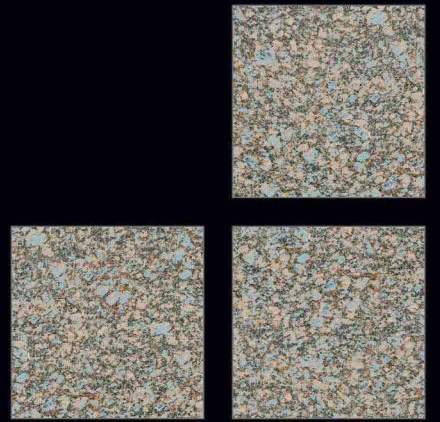

600x600mm.
Satin Matt Series

1383

3 RANDOM FACE