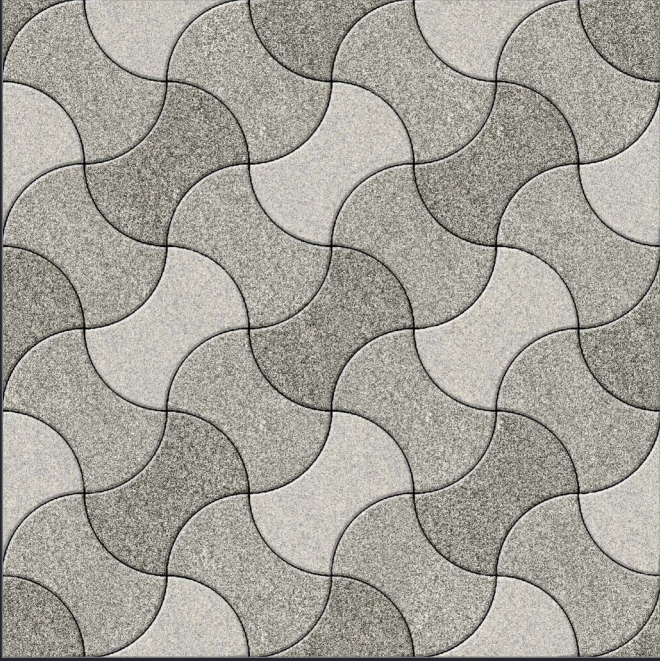

600x600mm.
Satin Matt Series