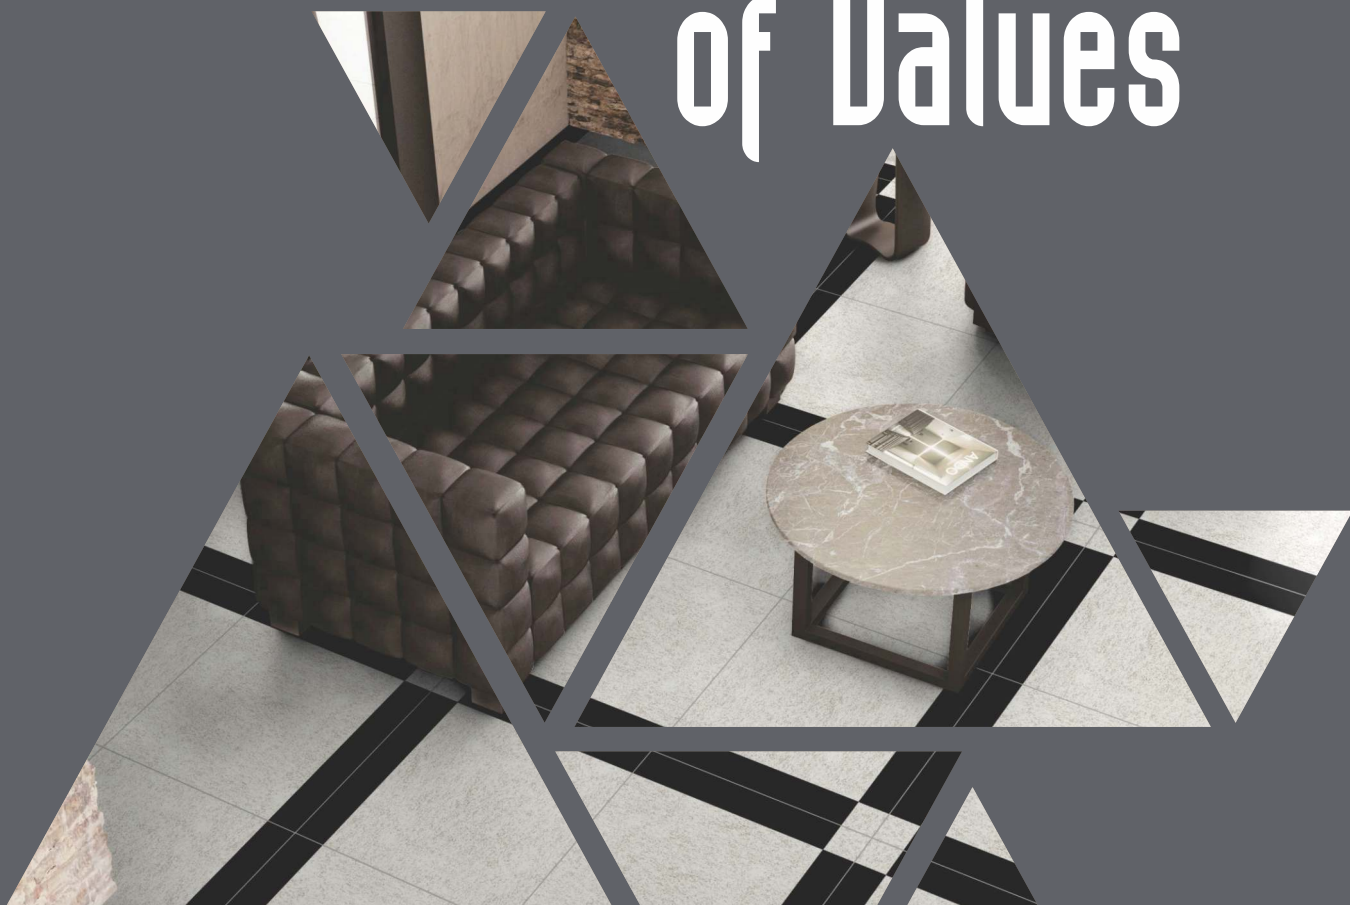

The Peak of Values

600x600mm.
Satin Matt Series

DIGITAL
Porcelain Tiles