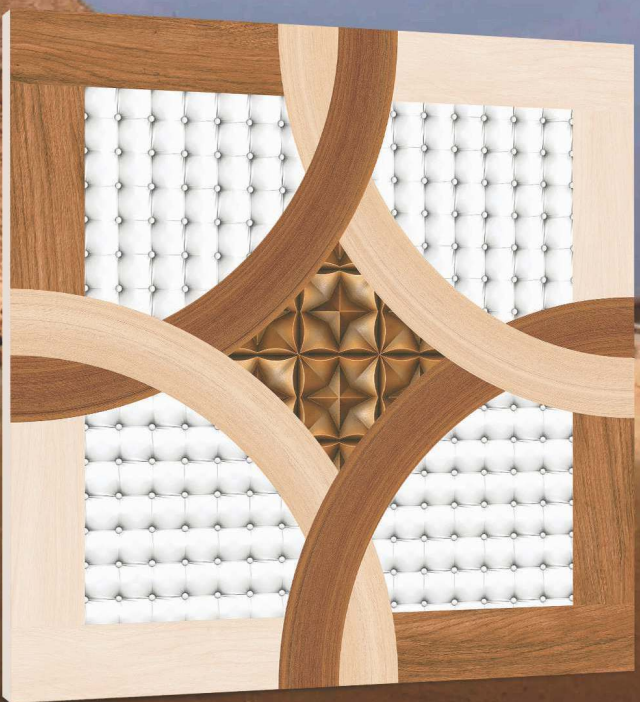

# The Peak of Values

 600x600mm.  
Satin Matt Series

**DIGITAL**  
Porcelain Tiles

# COLOR STUDIO

For the first time, Porcelain Tiles opens the doors to colour, refined and soft hues inspired by natural elements, and which at the same time perfectly fit in with other materials in the range.

Naturally desaturated, Many colours in the collection create a true colour system that lets you coordinate shades in different ways, as the warm and cold nuances complement each other perfectly, without looking forced. The textured and matt surface also comes to life in the light, with a soft glow that livens the material, making it unique and unconventional.