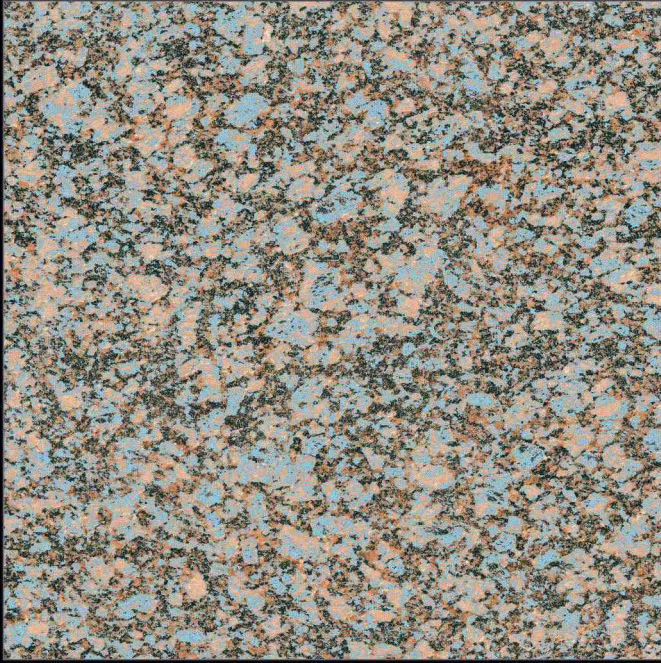

600x600mm.
Satin Matt Series

1383