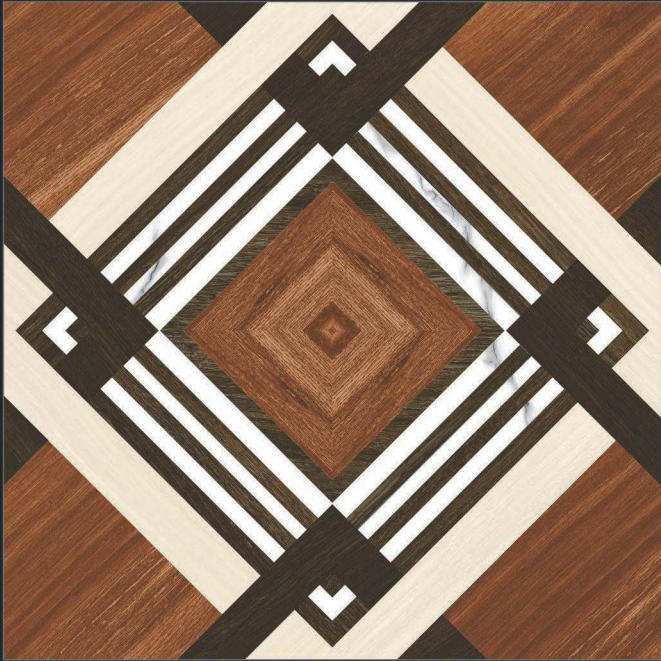

600x600mm.
Satin Matt Series