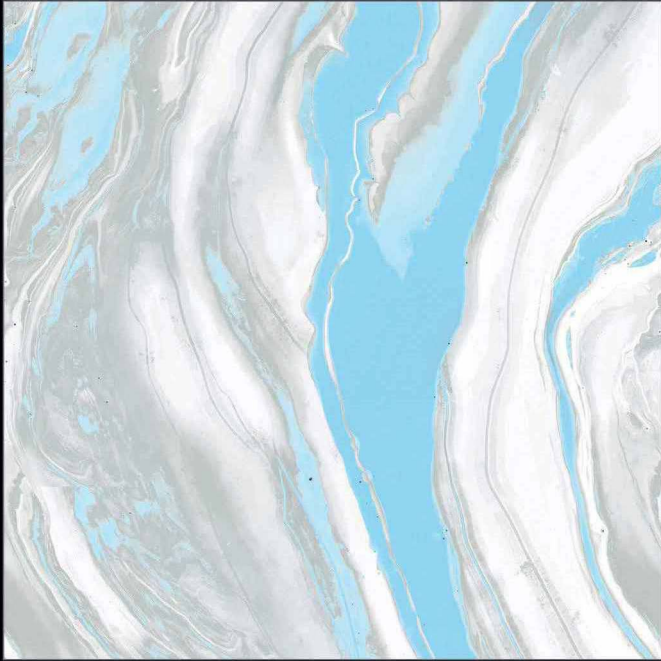

600x600mm.
Satin Matt Series