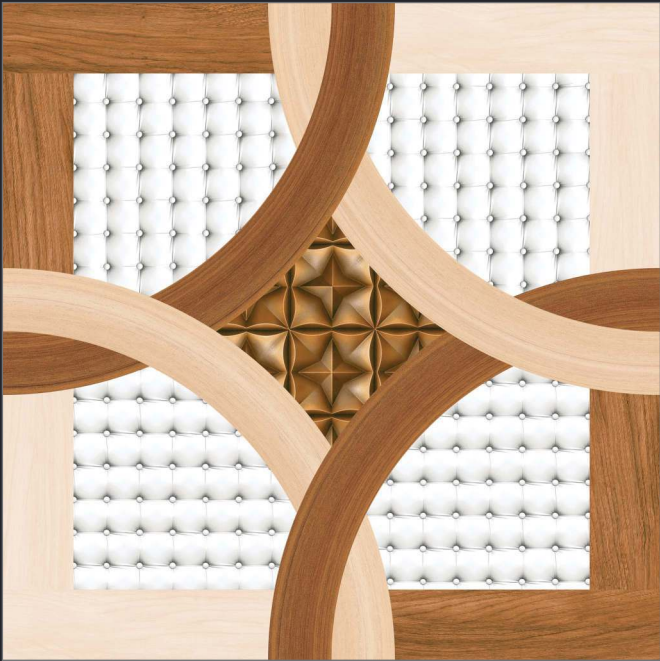

600x600mm.
Satin Matt Series