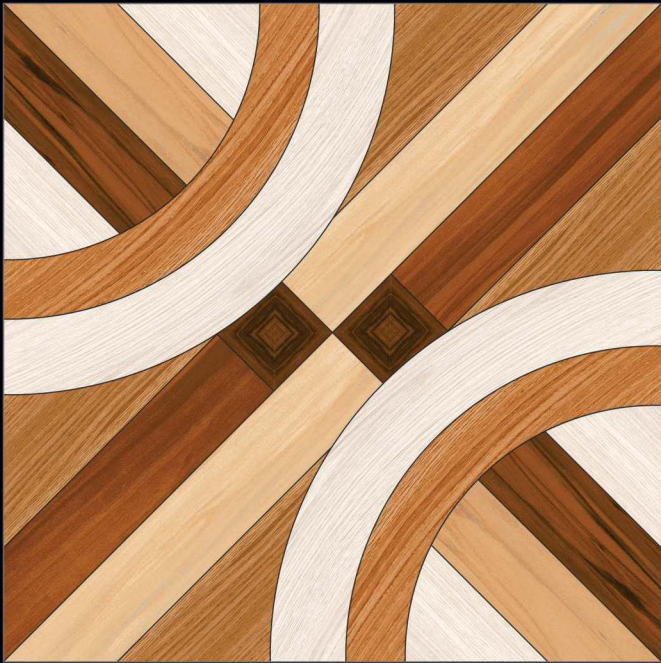

600x600mm.
Satin Matt Series

1250