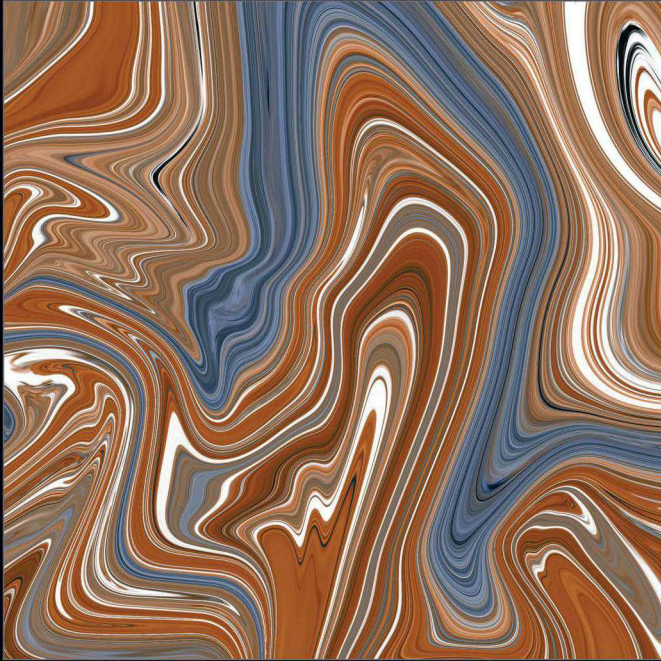

600x600mm.
Satin Matt Series

1264