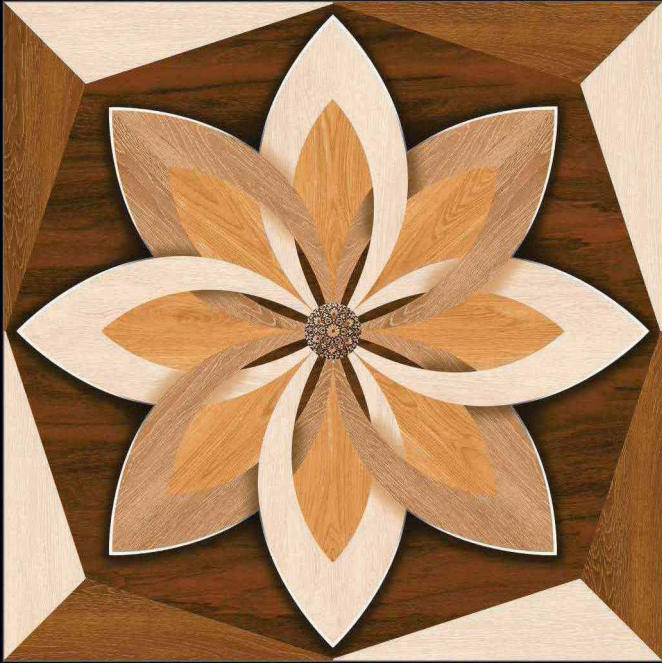

DIGITAL
Porcelain Tiles

600x600mm.
Satin Matt Series

1163

600x600mm.
Satin Matt Series

1166

MATT SURFACE

DIGITAL PRINTING

SUITABLE FOR WALL & FLOOR