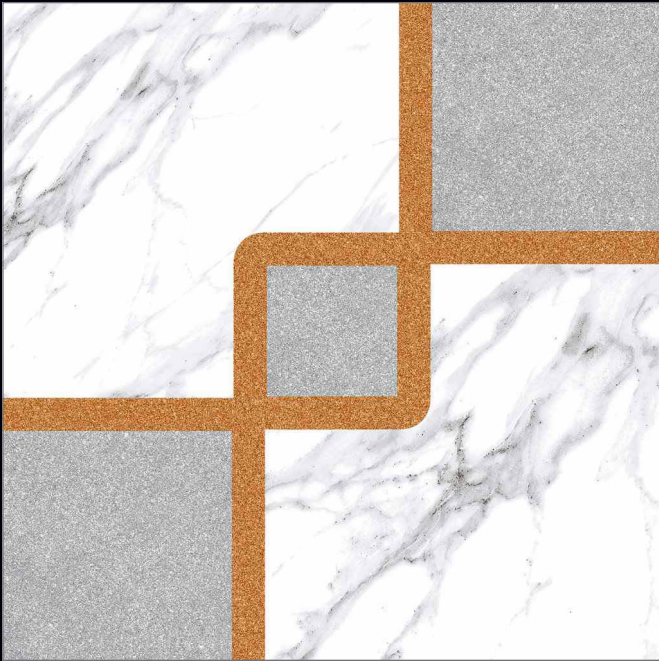

600x600mm.
Satin Matt Series

1244