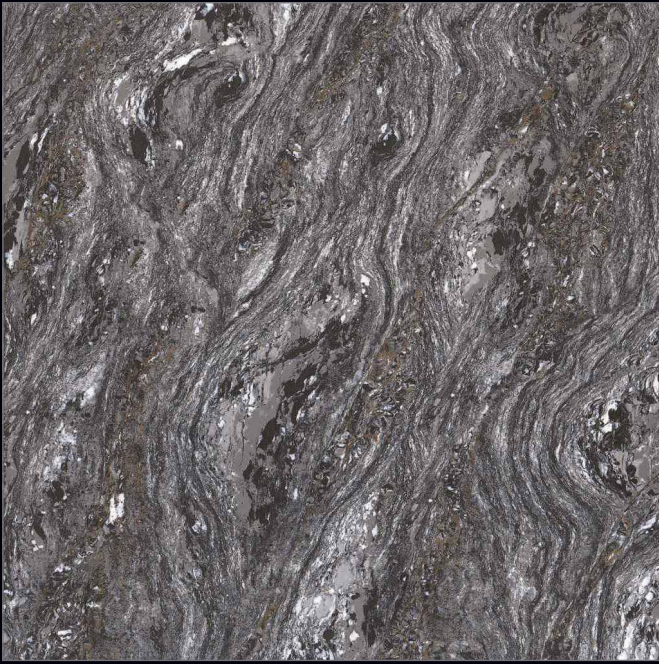

600x600mm.
Matt Double Charge Series

1206

MATT SURFACE

DIGITAL PRINTING

SUITABLE FOR WALL & FLOOR

HD HD TILES

RECTIFIED

600x600mm.
Matt Double Charge Series