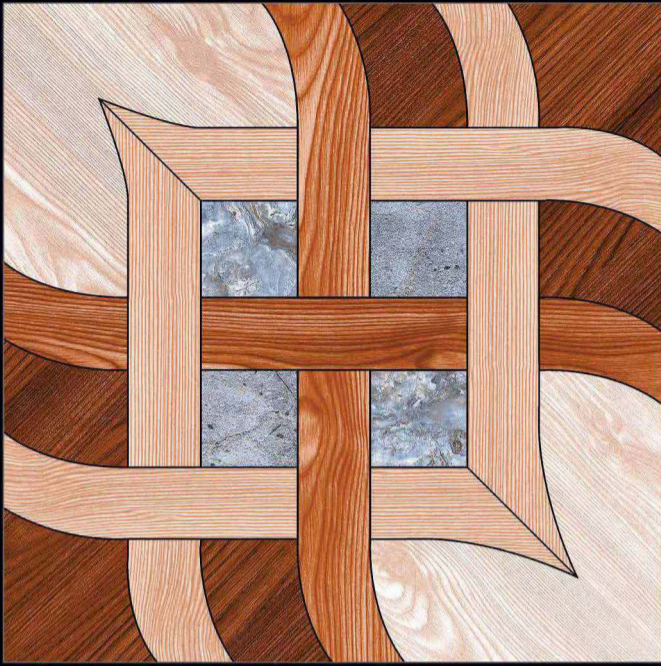

1028

MATT SURFACE

DIGITAL PRINTING

SUITABLE FOR WALL & FLOOR

HD TILES

RECTIFIED

600x600mm.
Satin Matt Series

1031