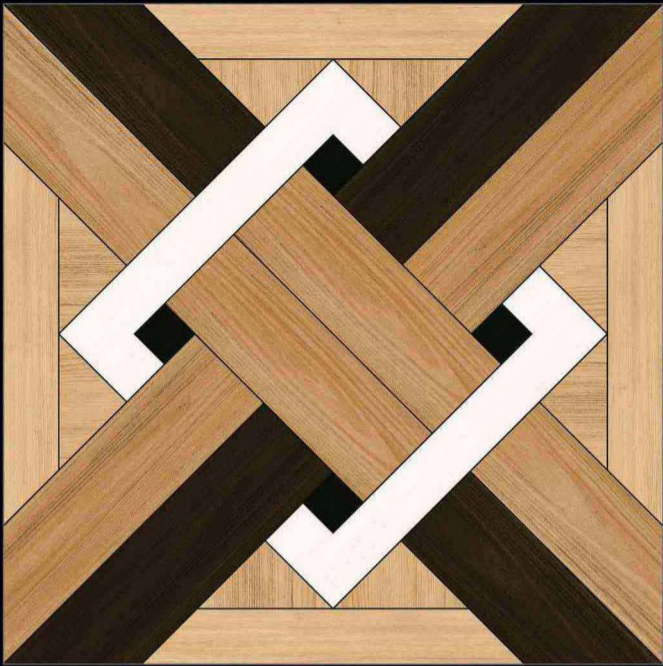

SUITABLE FOR WALL & FLOOR

HD HD TILES

RECTIFIED

600x600mm.
Satin Matt Series

1074

600x600mm.
Satin Matt Series

1077

600x600mm.
Satin Matt Series