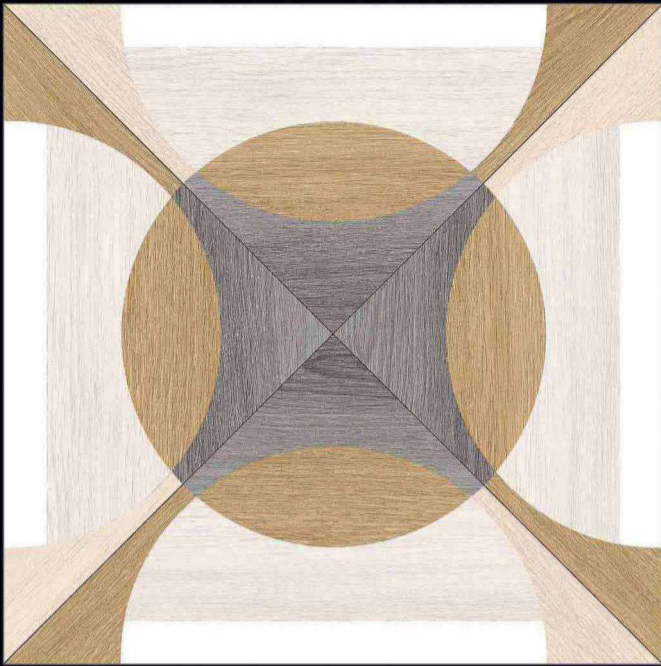

600x600mm.
Satin Matt Series

1060