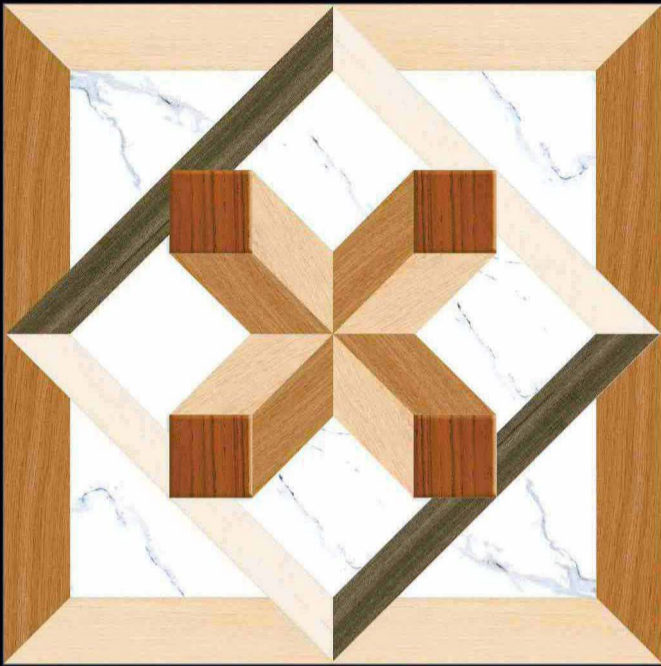

600x600mm.
Satin Matt Series

1108