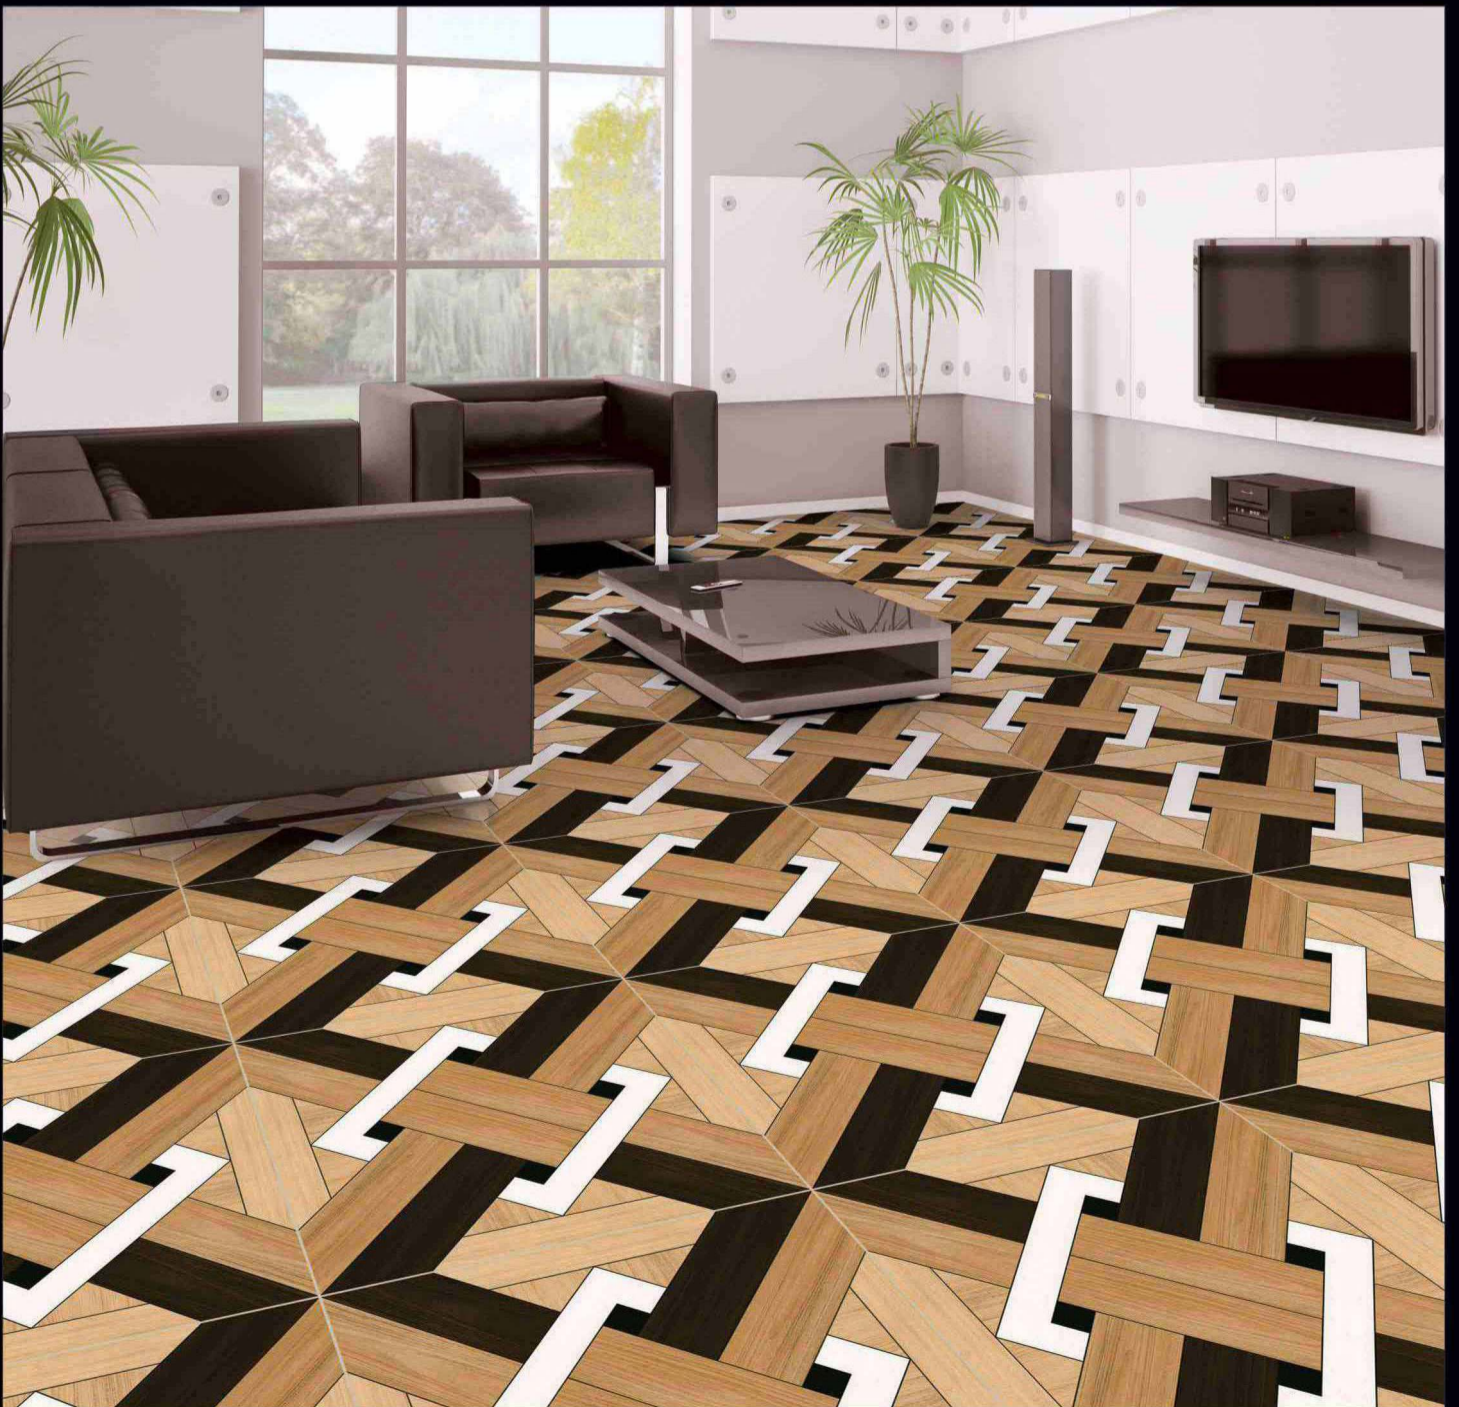

SUITABLE FOR WALL & FLOOR

HD HD TILES

RECTIFIED

600x600mm.
Satin Matt Series

1074

600x600mm.
Satin Matt Series

1077

600x600mm.
Satin Matt Series