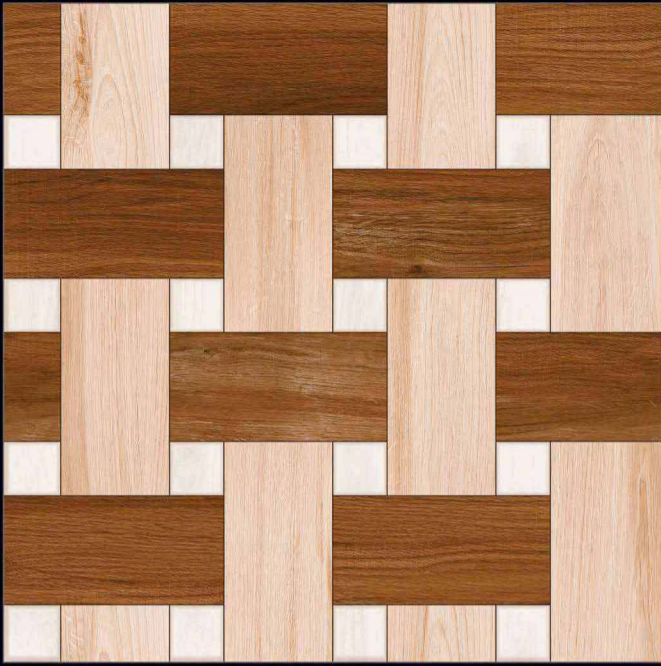

600x600mm.
Satin Matt Series

1010