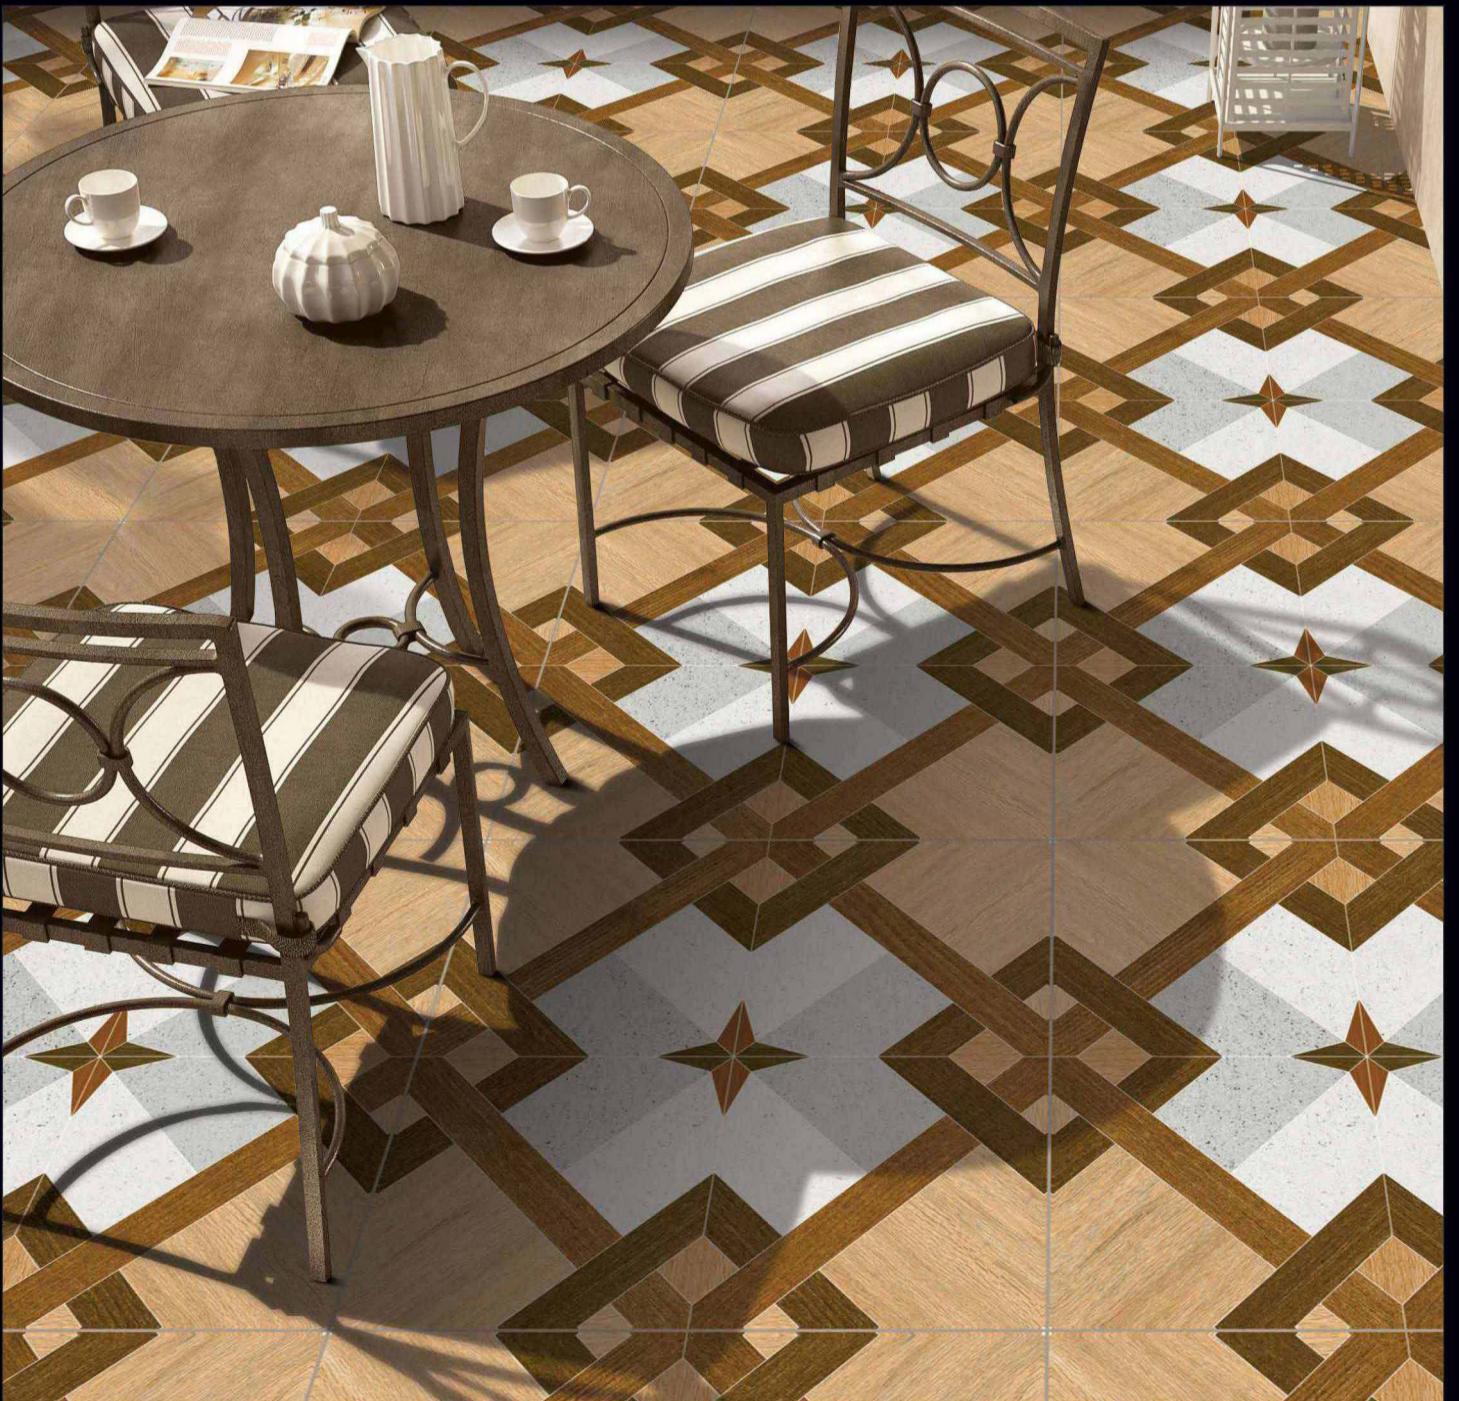

MATT SURFACE

DIGITAL PRINTING

SUITABLE FOR WALL & FLOOR

HD TILES

RECTIFIED