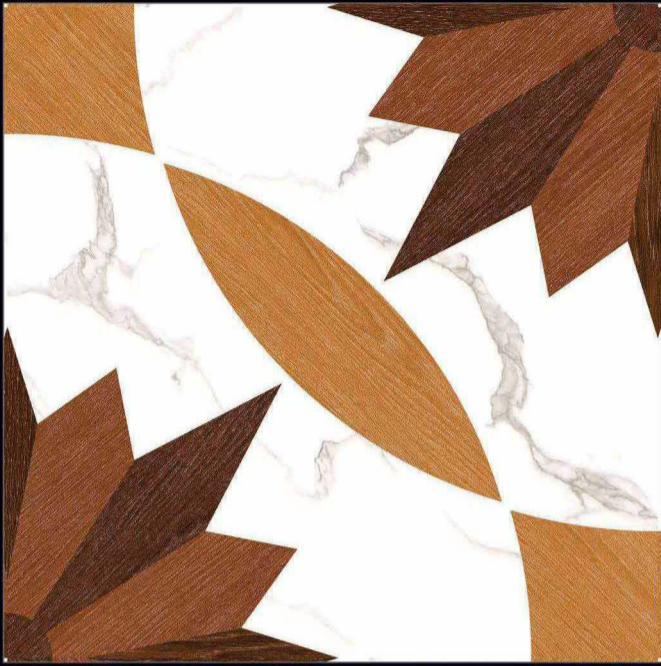

600x600mm.
Satin Matt Series

1016