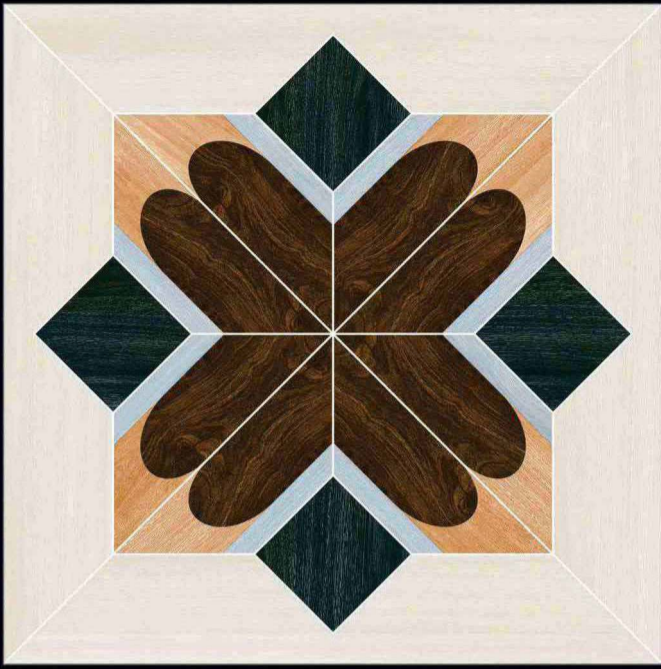

600x600mm.
Satin Matt Series

1085