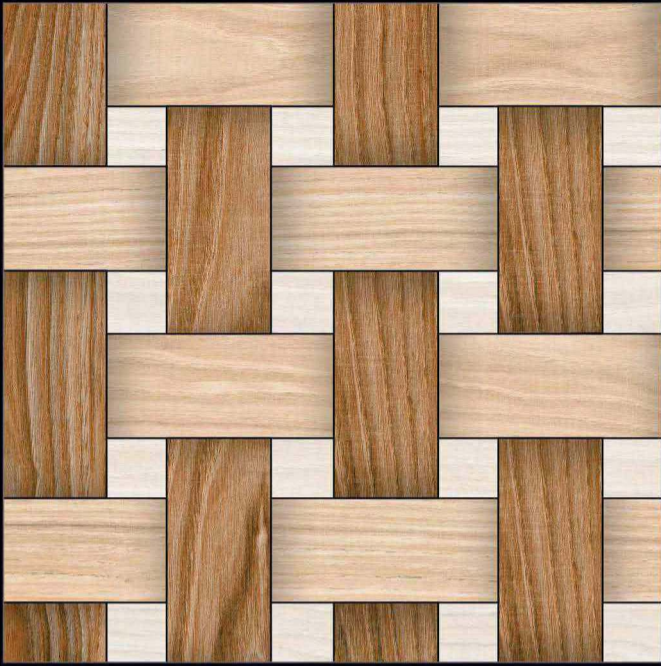

600x600mm.
Satin Matt Series

1009