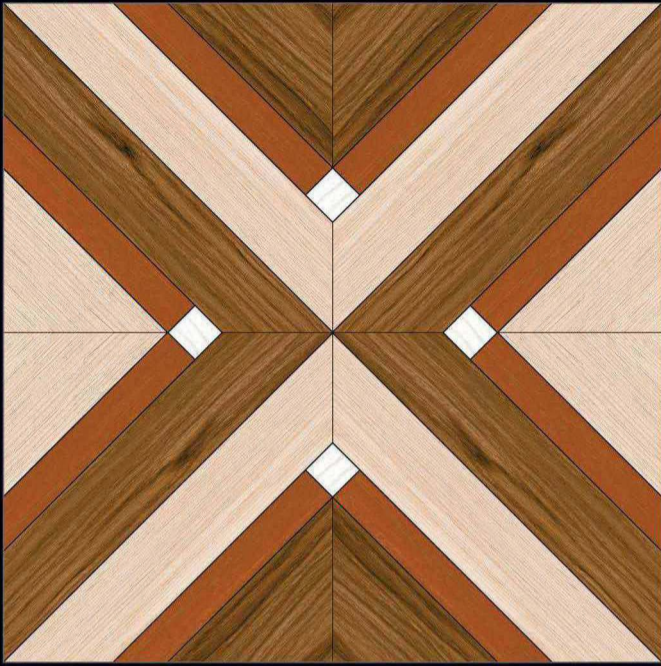

600x600mm.
Satin Matt Series

1002