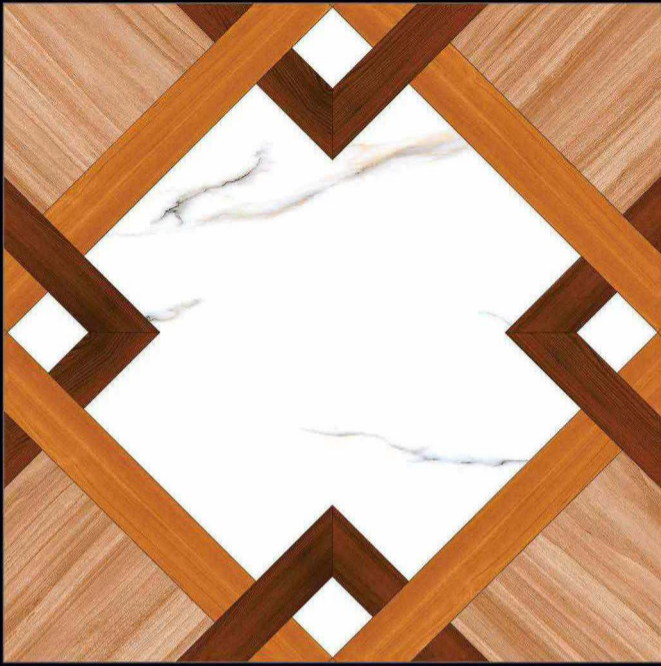

RECTIFIED

600x600mm.
Satin Matt Series

1002

MATT SURFACE

DIGITAL PRINTING

SUITABLE FOR WALL & FLOOR

HD TILES

RECTIFIED