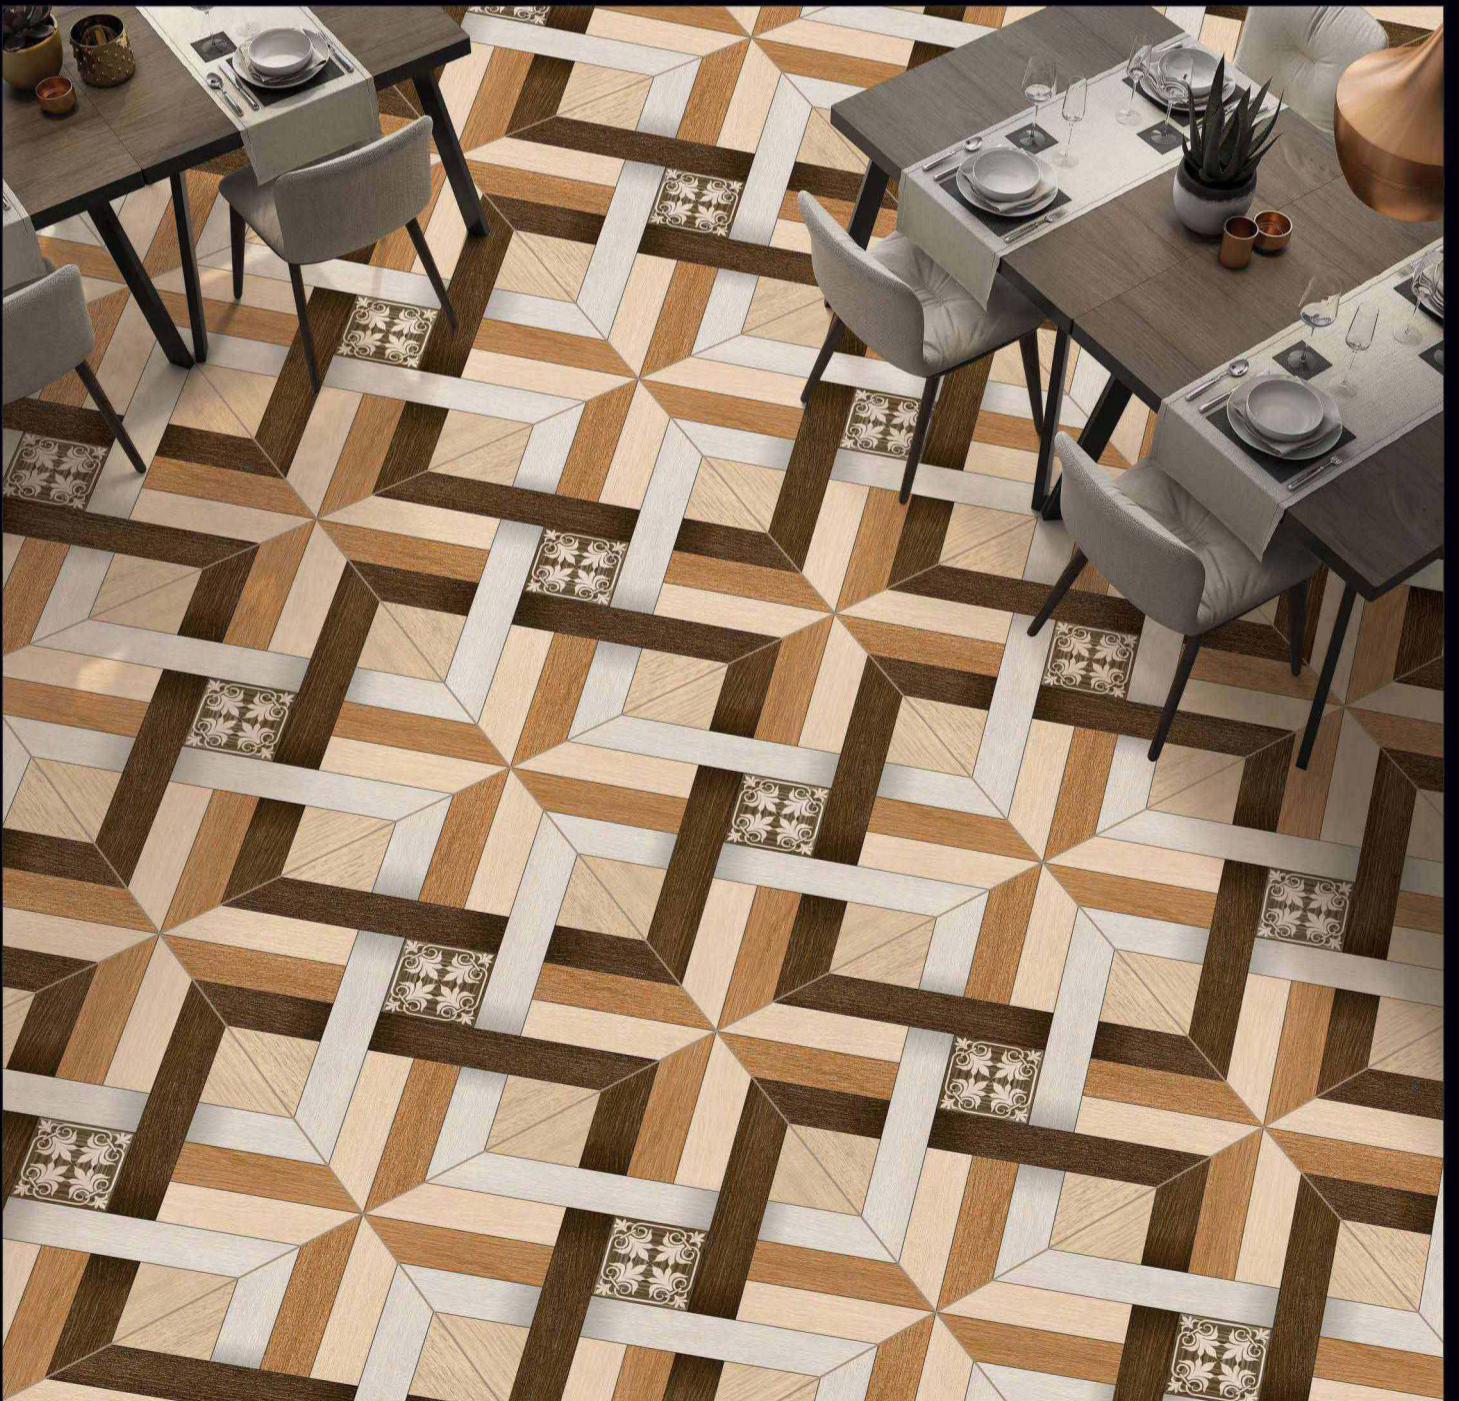

DIGITAL
Porcelain Tiles

**EIGHT
COLOUR
TECHNOLOGY**

600x600mm.
Satin Matt Series

1001

MATT SURFACE

DIGITAL PRINTING

SUITABLE FOR WALL & FLOOR

HD TILES