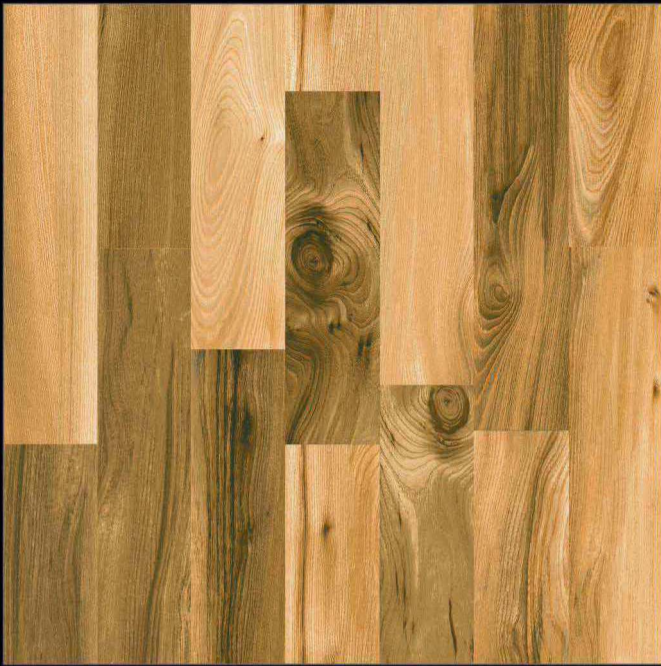

600x600mm.
Satin Matt Series

1126