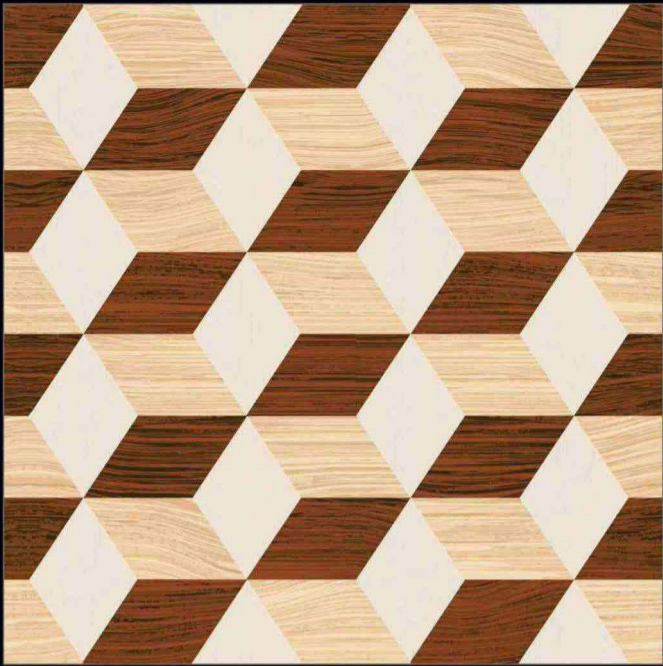

600x600mm.
Satin Matt Series

1106