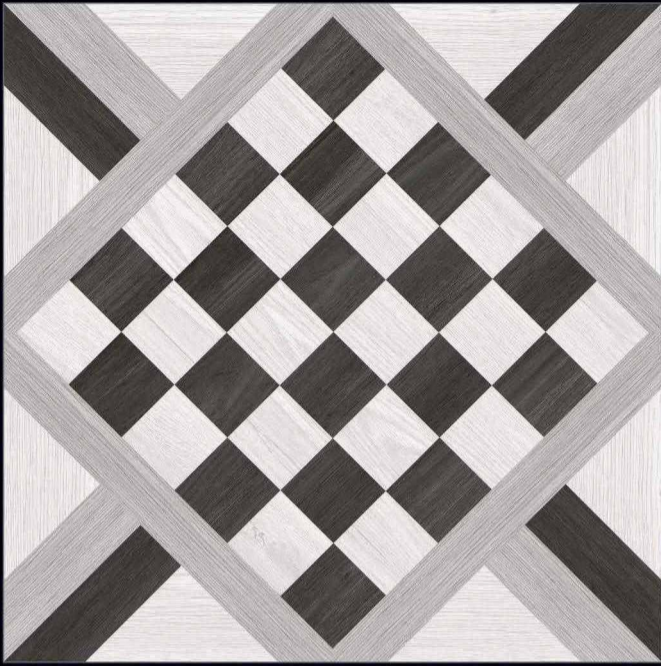

600x600mm.
Satin Matt Series

1007