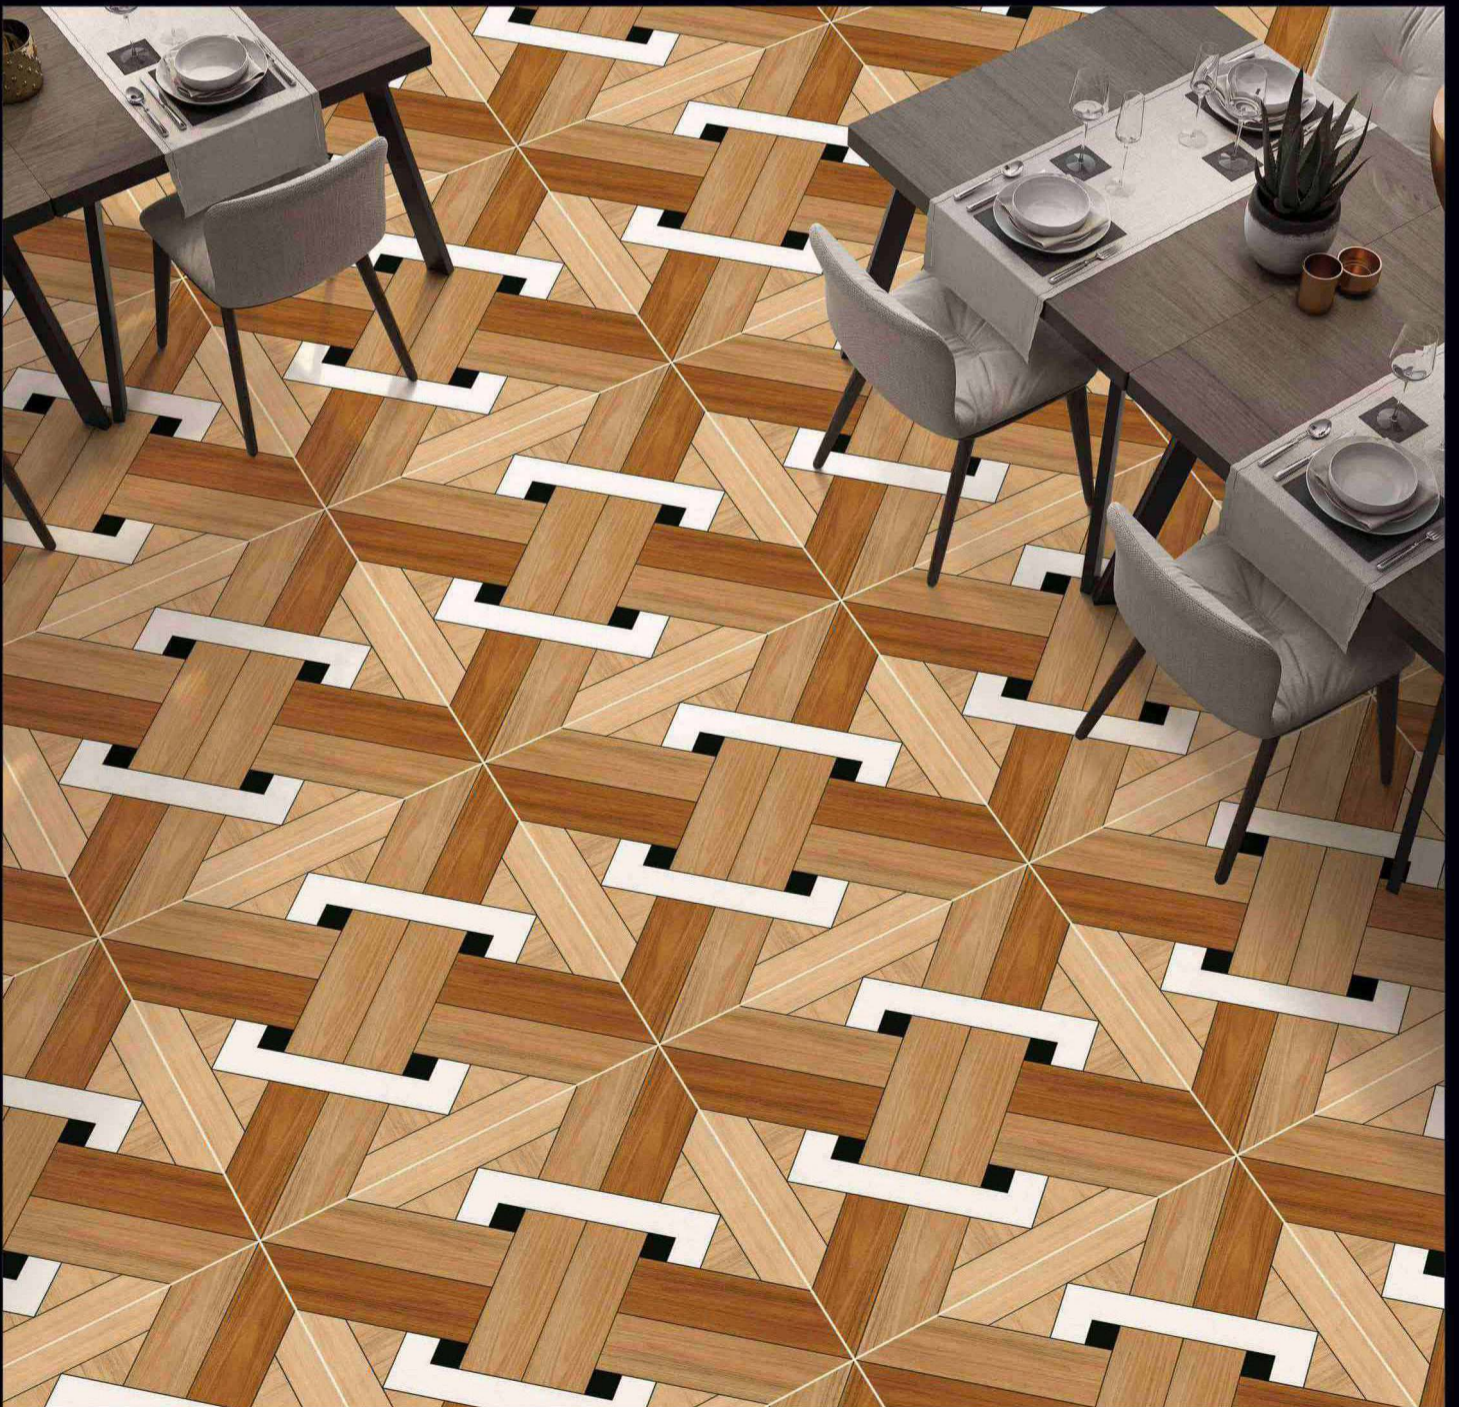

MATT SURFACE

DIGITAL PRINTING

SUITABLE FOR WALL & FLOOR

HD HD TILES

RECTIFIED

600x600mm.
Satin Matt Series

1069

MATT SURFACE