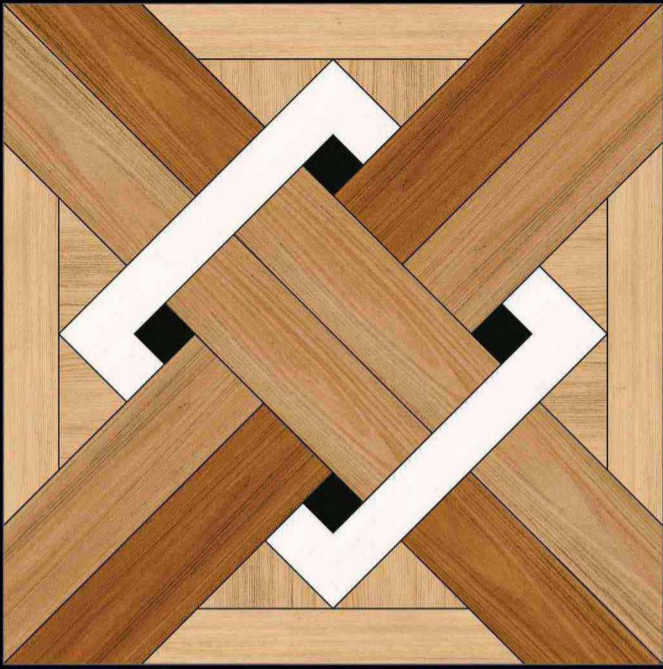

600x600mm.
Satin Matt Series

1069