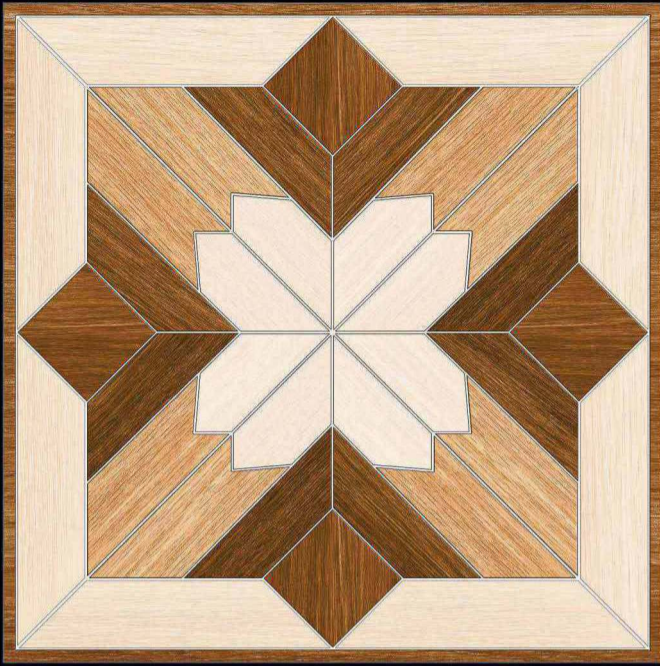

600x600mm.
Satin Matt Series

1024

MATT SURFACE

DIGITAL PRINTING

SUITABLE FOR WALL & FLOOR

HD TILES

RECTIFIED

600x600mm.
Satin Matt Series