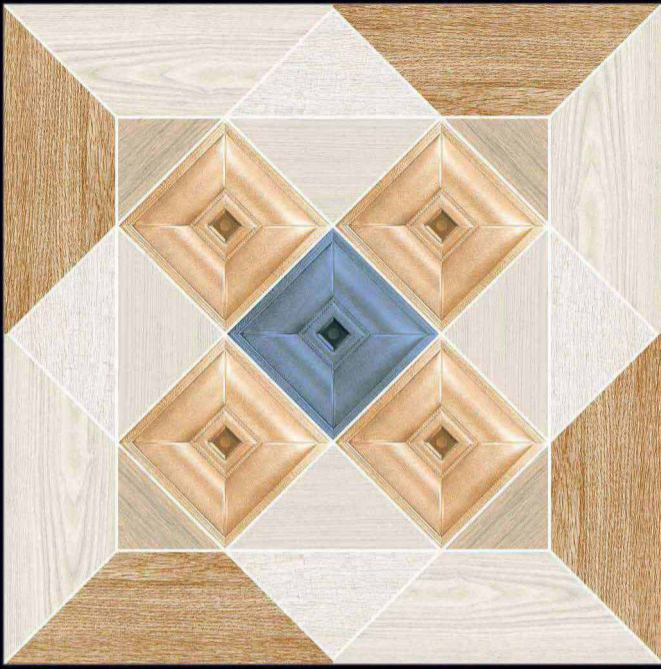

600x600mm.
Satin Matt Series

1155