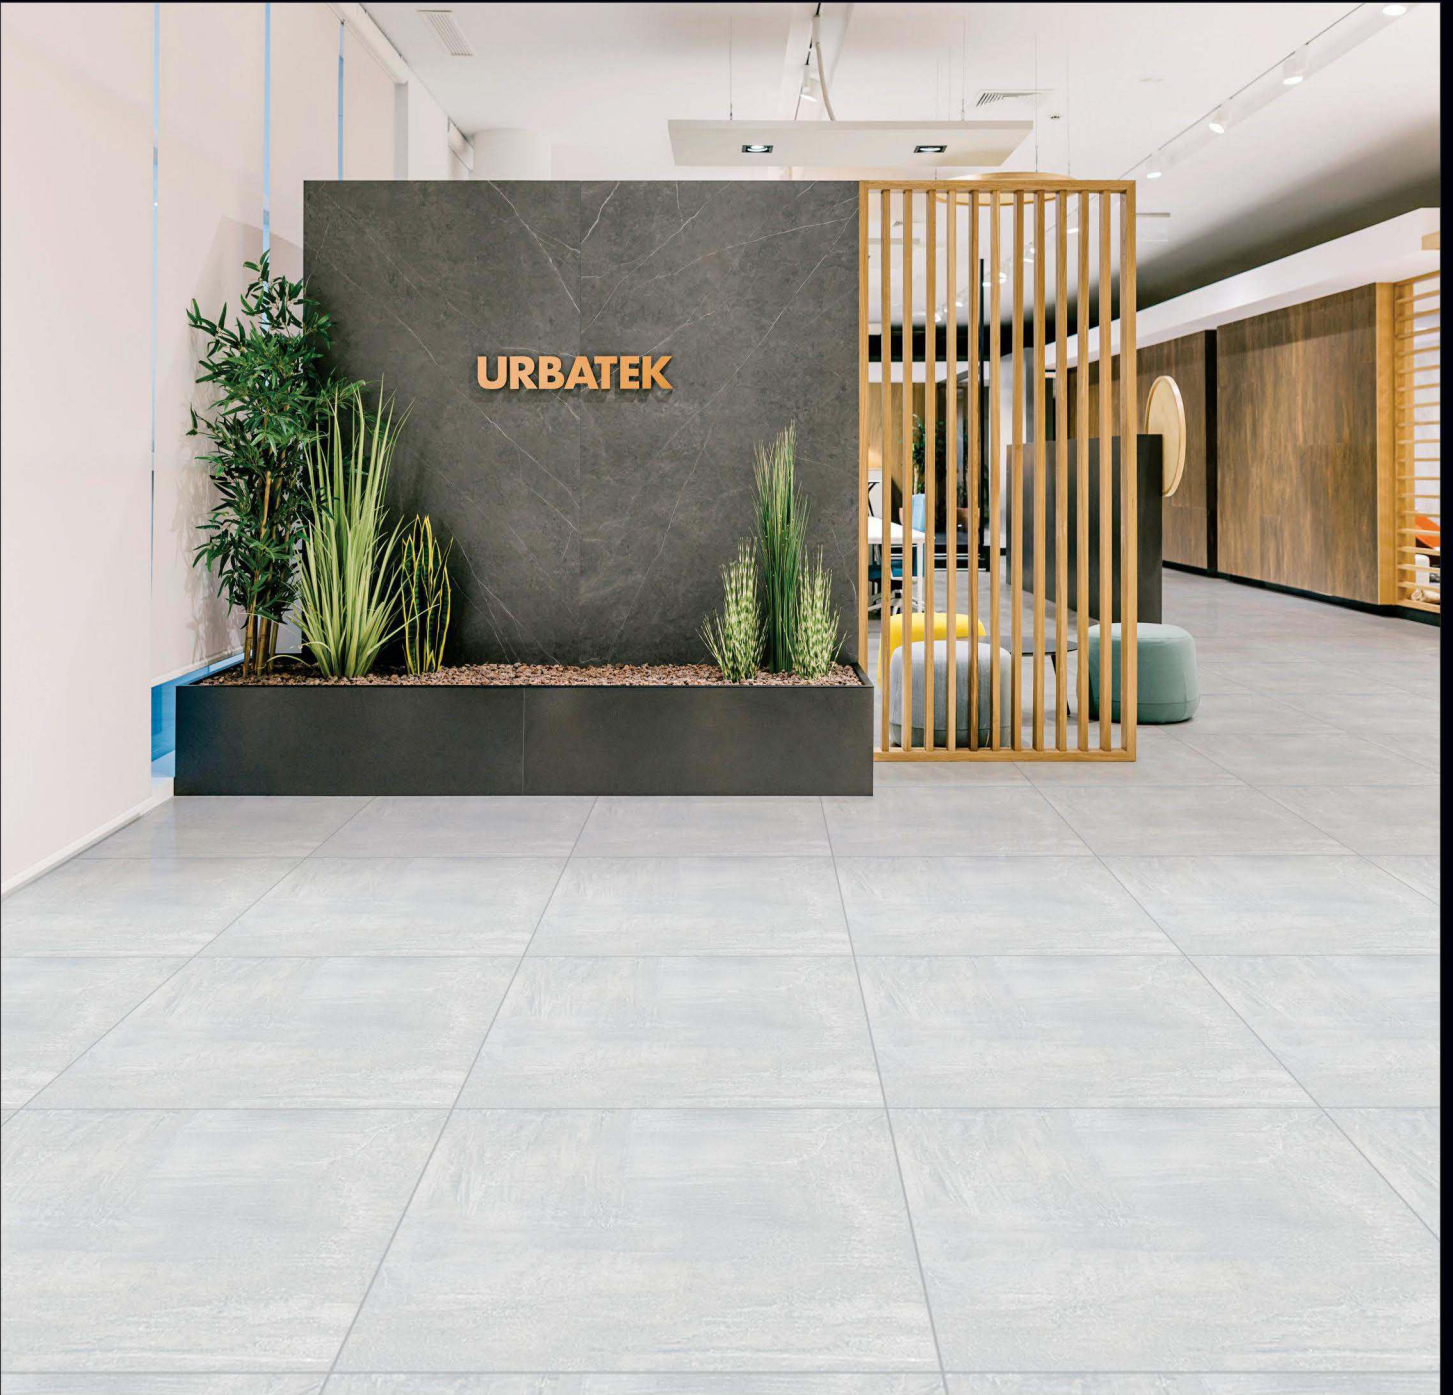

ROTTO CEMENTO GREY LIGHT