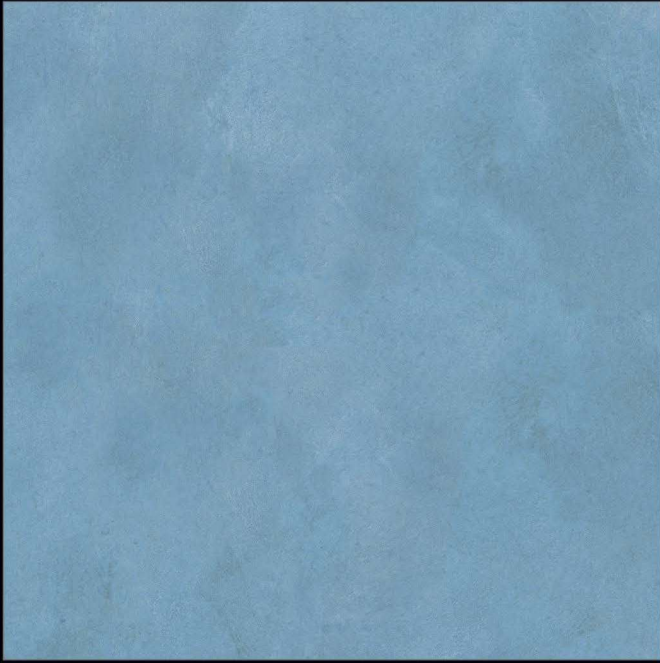

600x600mm.
Rotto Series