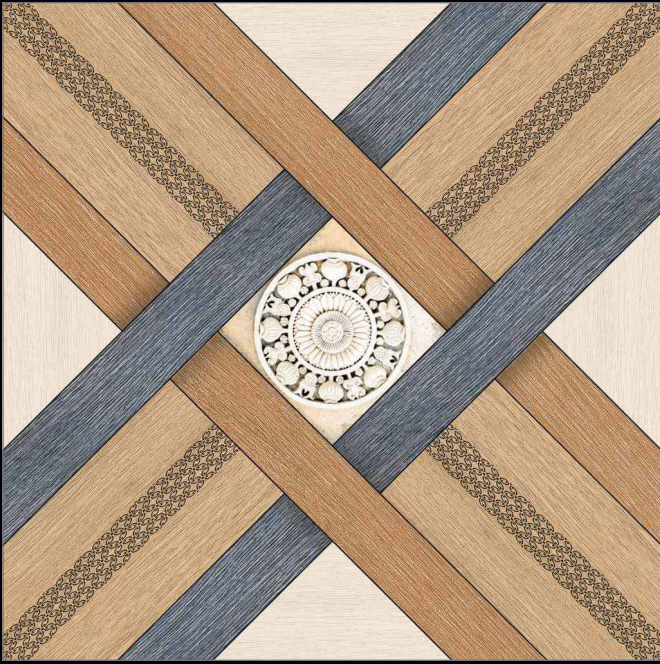

RECTIFIED

600x600mm.  
Punch Series

2201

PUNCH SURFACE

DIGITAL PRINTING

SUITABLE FOR WALL & FLOOR

HD HD TILES

RECTIFIED