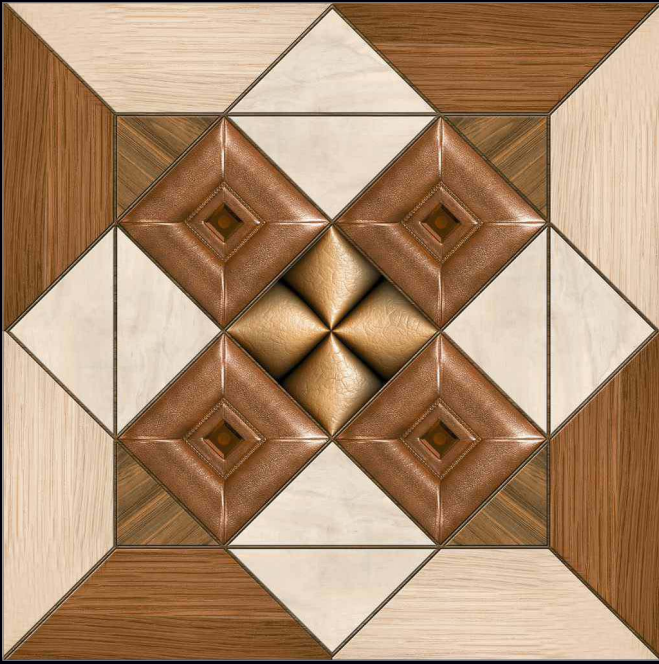

600x600mm.
Punch Series

2113