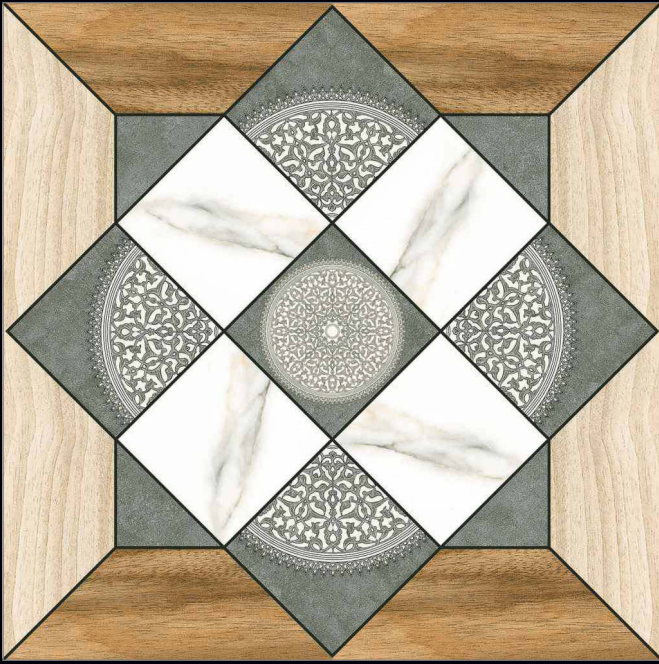

600x600mm.
Punch Series

2105