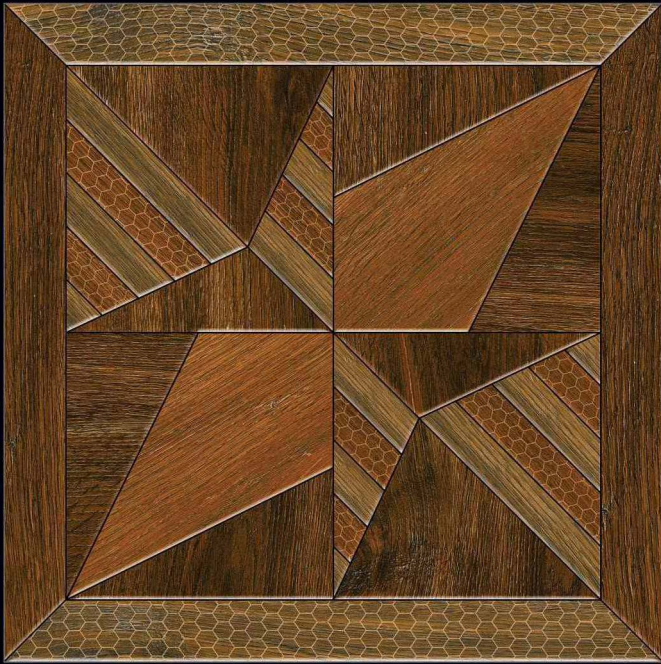

SUITABLE FOR WALL & FLOOR

HD TILES

RECTIFIED

600x600mm.  
Punch Series

2507

**DIGITAL**  
Porcelain Tiles

600x600mm.

Matt Series ● Punch Series  
Moroccan Series ● Wood Series  
Sugar Series ● Carving Series  
Terazo Series ● Light-Dark Series  
Garden Series ● Cemeneto Series  
Special Colour Series ● Abstract Series