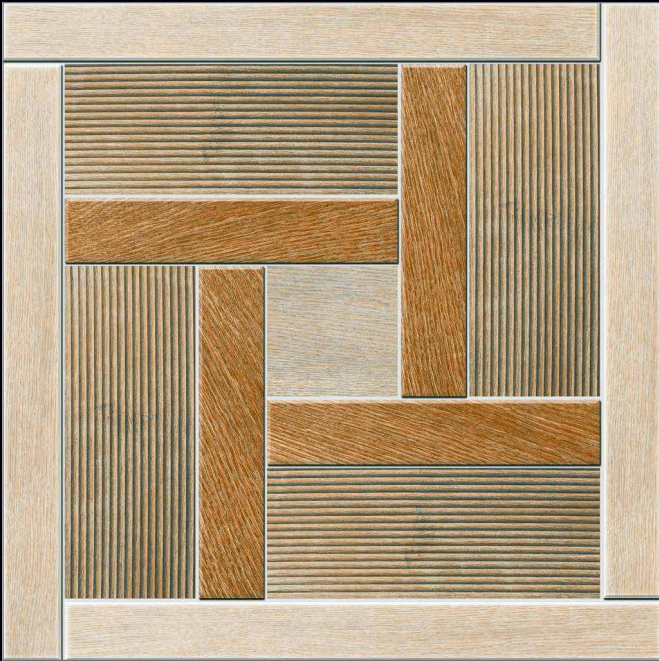

2003

600x600mm.  
Punch Series

2006

600x600mm.  
Punch Series

2010

600x600mm.  
Punch Series

2011

MATT SURFACE