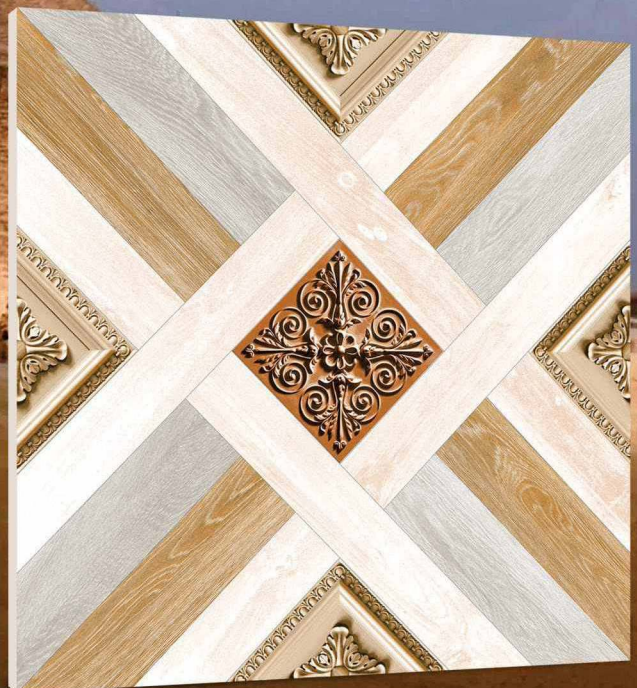

COLOR STUDIO

For the first time, Porcelain Tiles opens the doors to colour, refined and soft hues inspired by natural elements, and which at the same time perfectly fit in with other materials in the range.

Naturally desaturated, Many colours in the collection create a true colour system that lets you coordinate shades in different ways, as the warm and cold nuances complement each other perfectly, without looking forced. The textured and matt surface also comes to life in the light, with a soft glow that livens the material, making it unique and unconventional.

DIGITAL
Porcelain Tiles