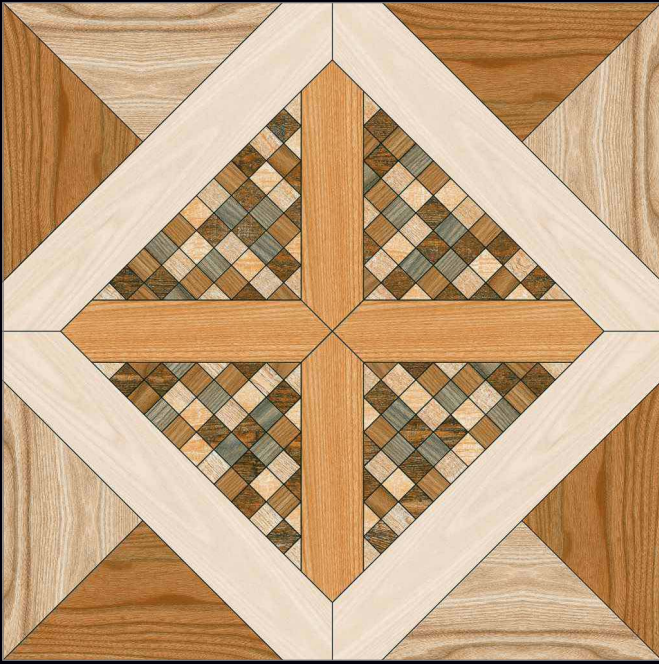

SUITABLE FOR WALL & FLOOR

HD TILES

RECTIFIED

600x600mm.  
Punch Series

2303

600x600mm.  
Punch Series

2306

600x600mm.  
Punch Series