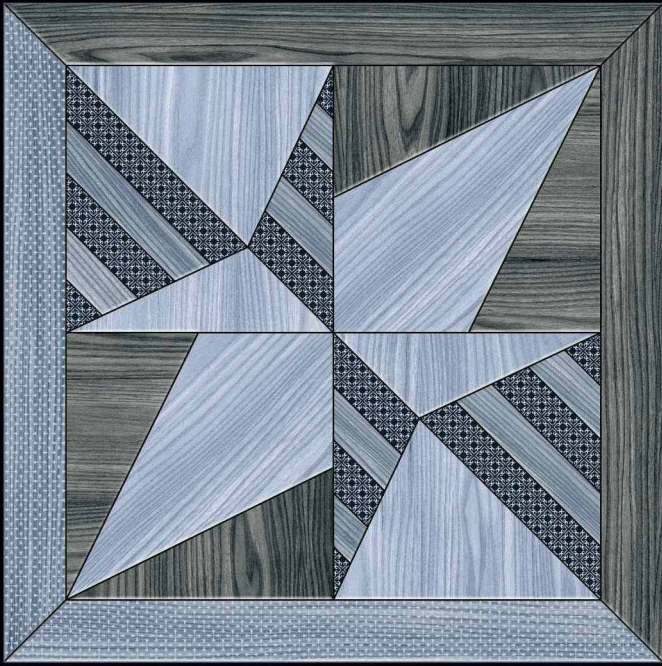

600x600mm.
Punch Series

2506