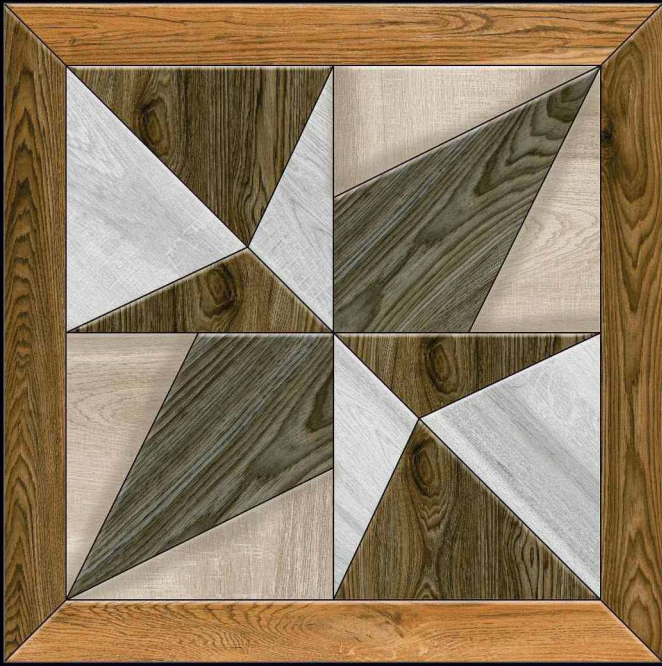

600x600mm.
Punch Series

2503