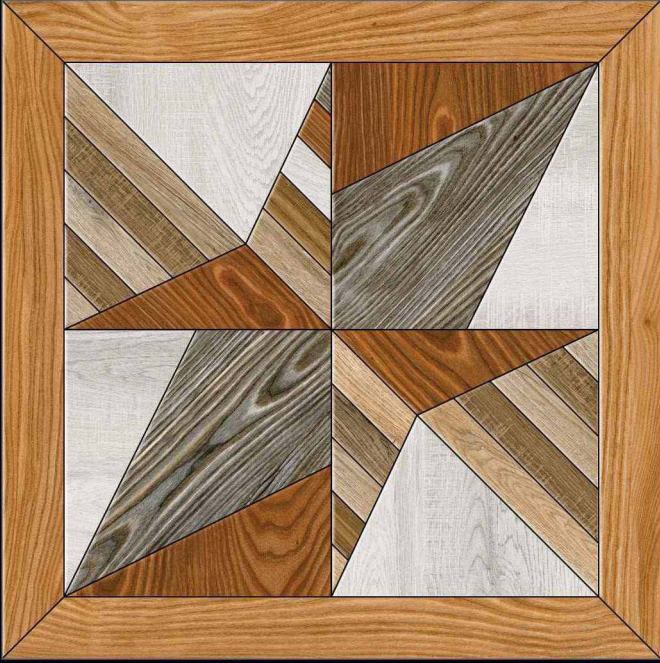

SUITABLE FOR WALL & FLOOR

HD TILES

RECTIFIED

600x600mm.  
Punch Series

2503

600x600mm.  
Punch Series

2505

MATT SURFACE