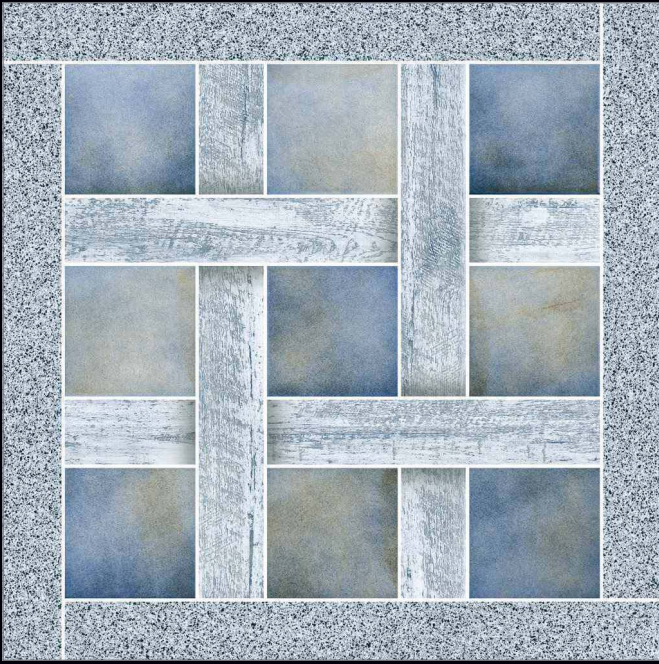

**DIGITAL**  
Porcelain Tiles

600x600mm.  
Punch Series

2001

PUNCH SURFACE

DIGITAL PRINTING

SUITABLE FOR WALL & FLOOR

HD HD TILES

RECTIFIED