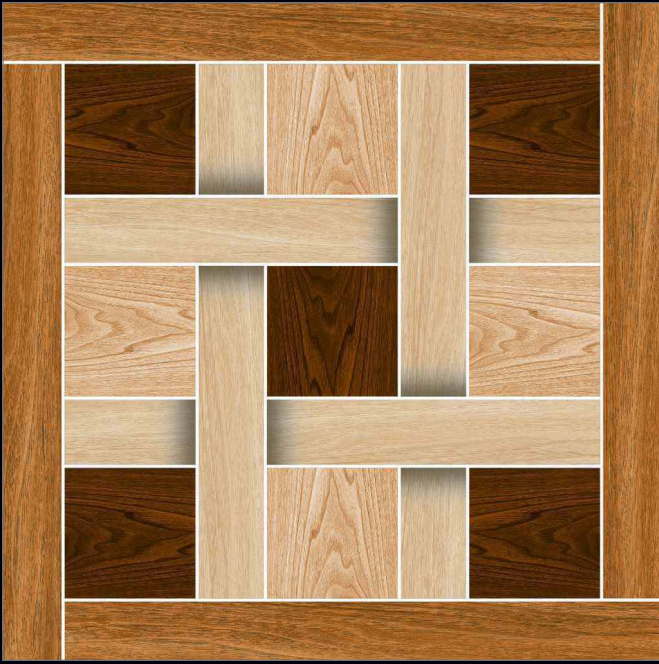

600x600mm.
Punch Series

2006