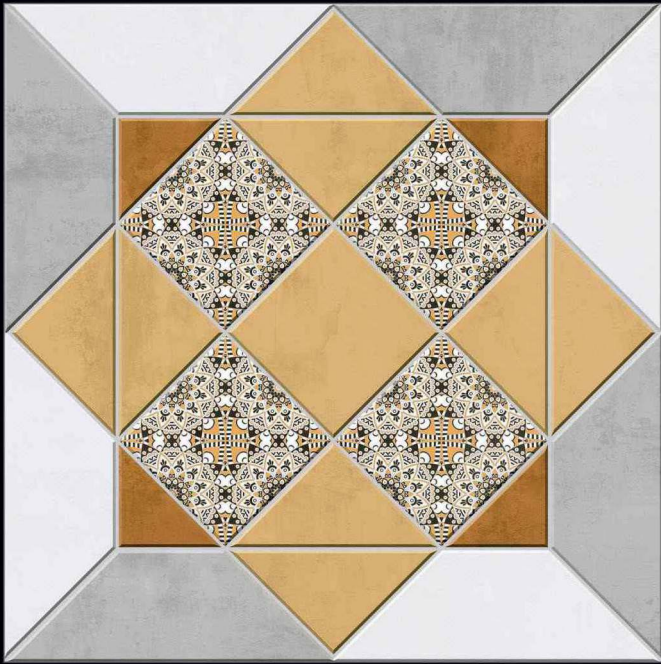

600x600mm.
Punch Series

2117