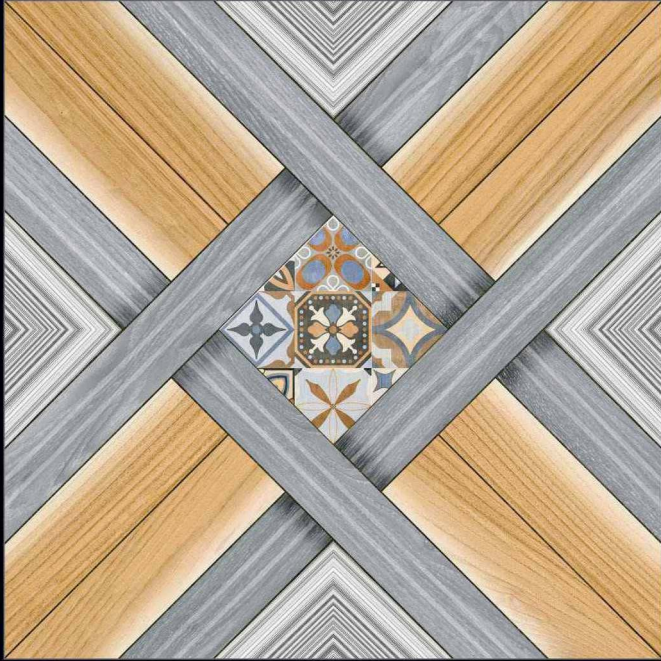

600x600mm.
Punch Series

2215