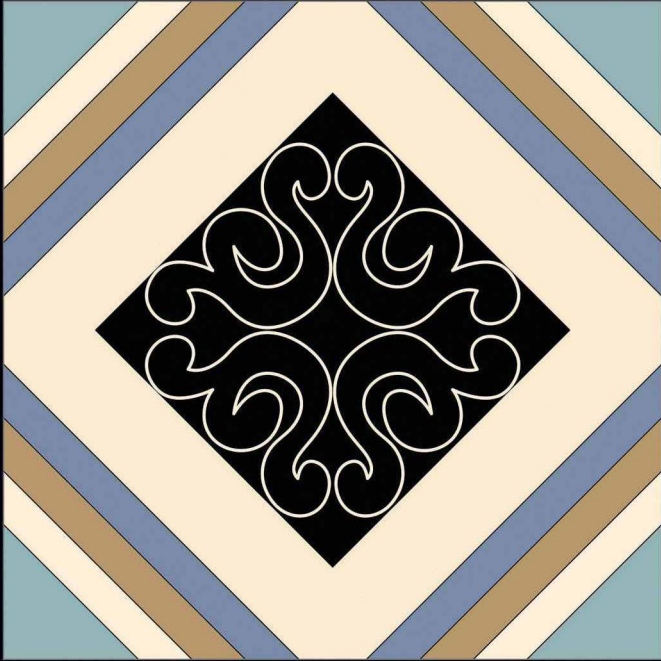

600x600mm.
Matt Spacial Colour Series

WINE AQUA