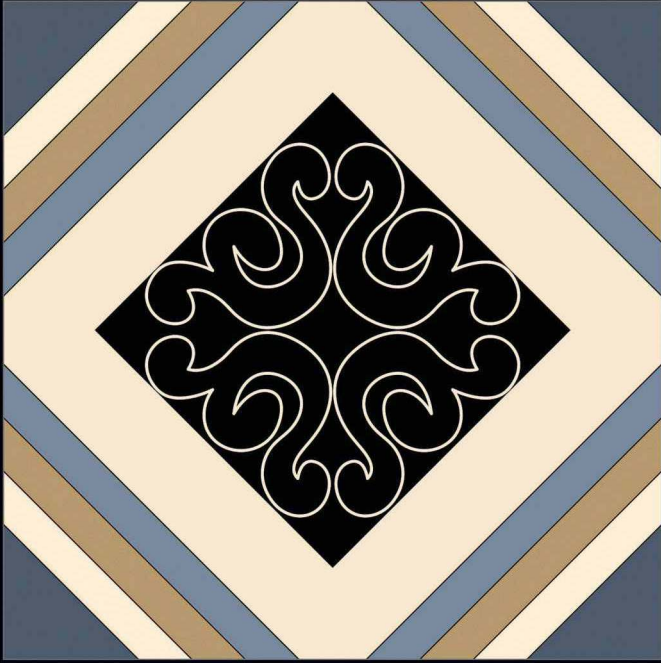

600x600mm.
Matt Spacial Colour Series

WINE Z-BLUE