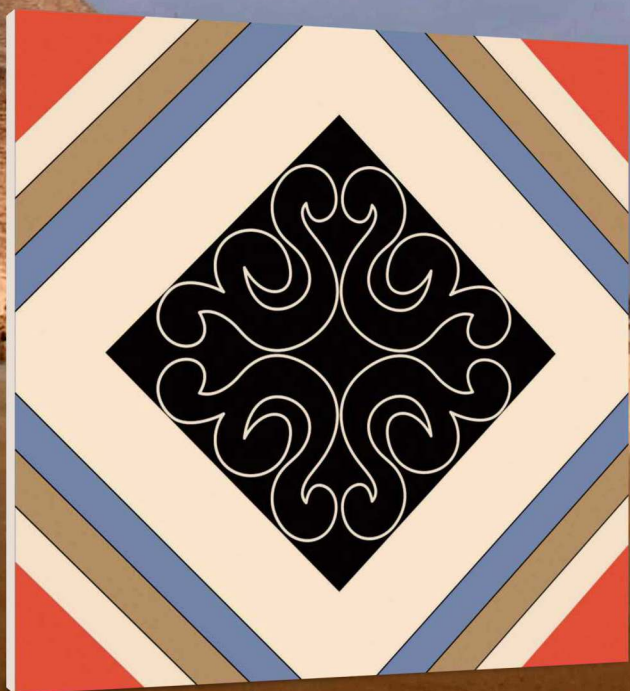

The Peak of Values

600x600mm.
Matt Spacial Colour Series

DIGITAL
Porcelain Tiles

COLOR STUDIO

For the first time, Porcelain Tiles opens the doors to colour, refined and soft hues inspired by natural elements, and which at the same time perfectly fit in with other materials in the range.

Naturally desaturated, Many colours in the collection create a true colour system that lets you coordinate shades in different ways, as the warm and cold nuances complement each other perfectly, without looking forced. The textured and matt surface also comes to life in the light, with a soft glow that livens the material, making it unique and unconventional.