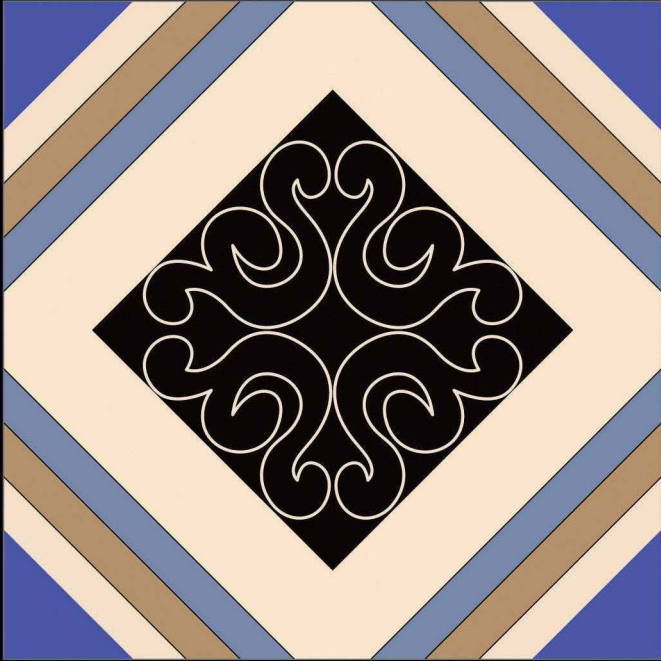

600x600mm.
Matt Spacial Colour Series

ROCK BLUE