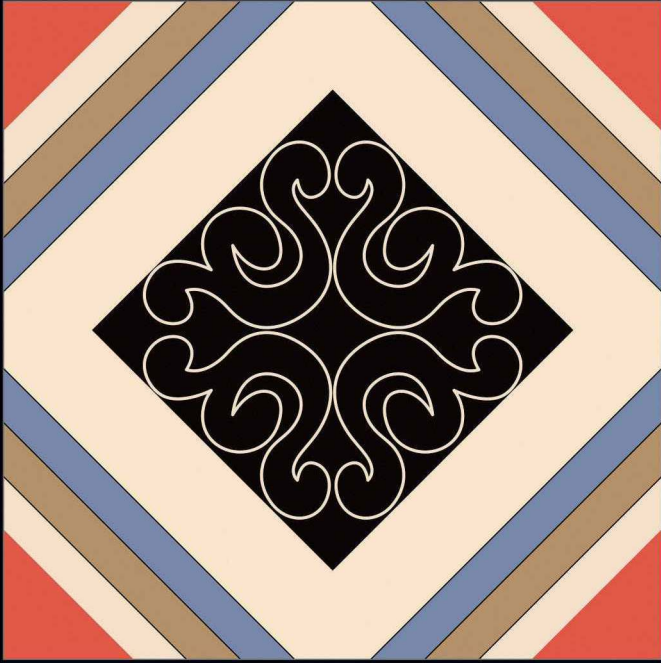

600x600mm.
Matt Spacial Colour Series

ROCK RED