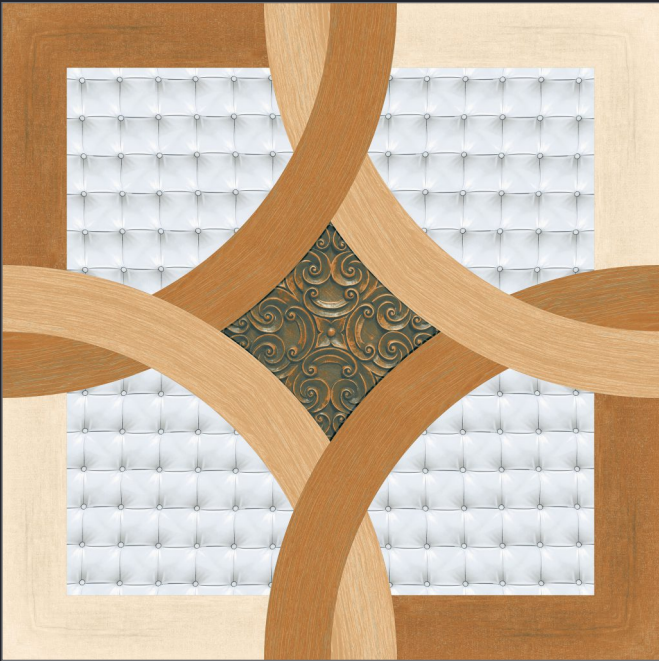

600x600mm.
Matt Series

NEXON WHITE

600x600mm.
Matt Series

OMANI WOOD

600x600mm.
Matt Series

ORBIT BROWN

600x600mm.
Matt Series

ORIO BROWN