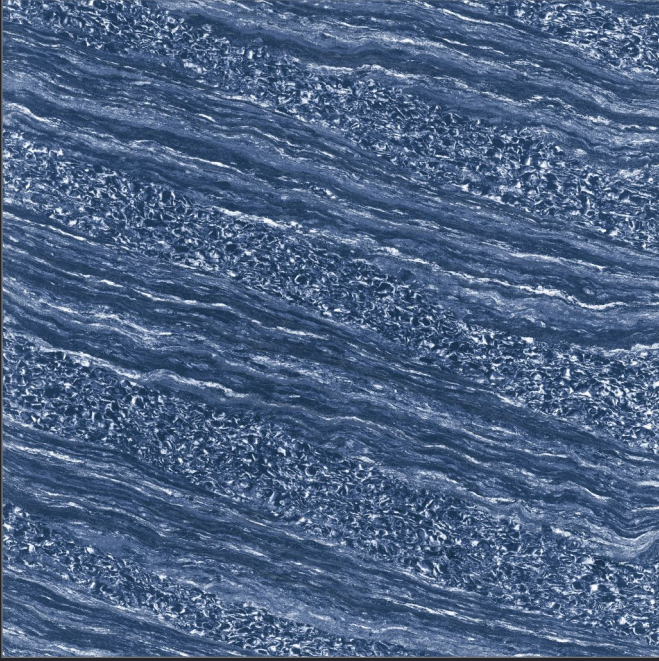

DIGITAL
Porcelain Tiles

600x600mm.
Matt Series

AMAZONIA WHITE

MATT SURFACE

DIGITAL PRINTING

SUITABLE FOR WALL & FLOOR

HD TILES

RECTIFIED