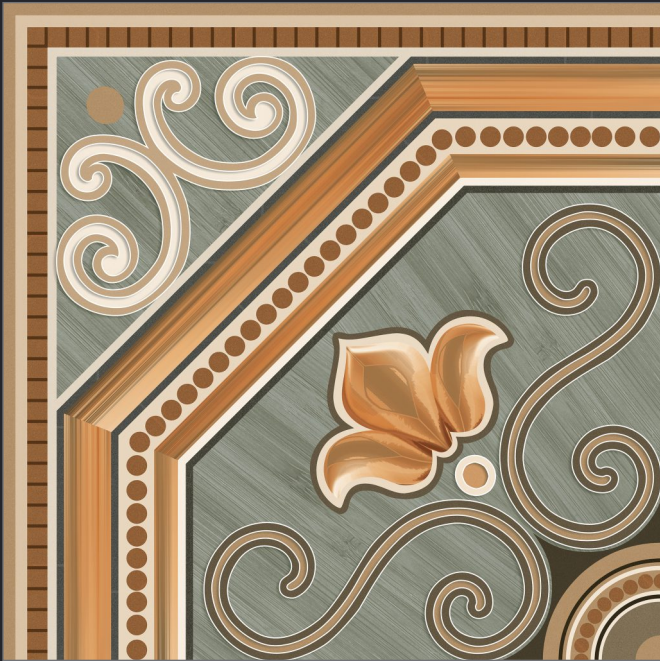

600x600mm.
Matt Series

NEXON WHITE

600x600mm.
Matt Series

OMANI WOOD

600x600mm.
Matt Series

ORBIT BROWN

600x600mm.
Matt Series

ORIO BROWN