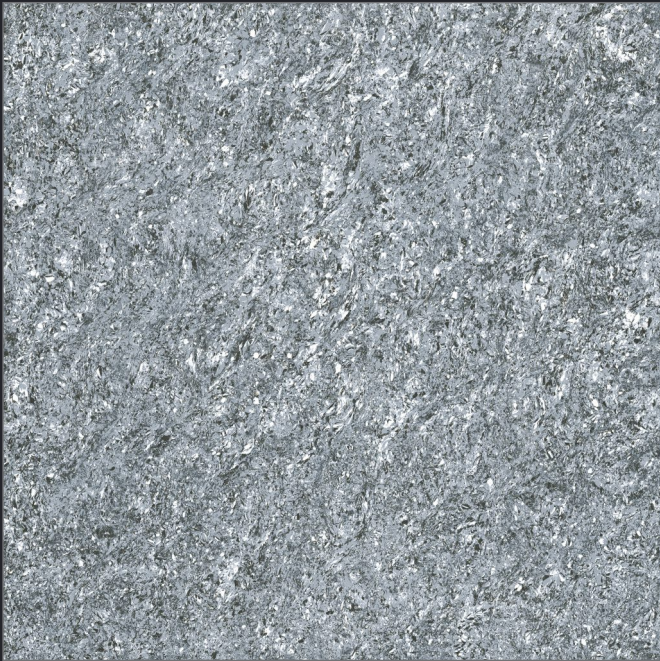

600x600mm.
Matt Series

FLAKES BLUE