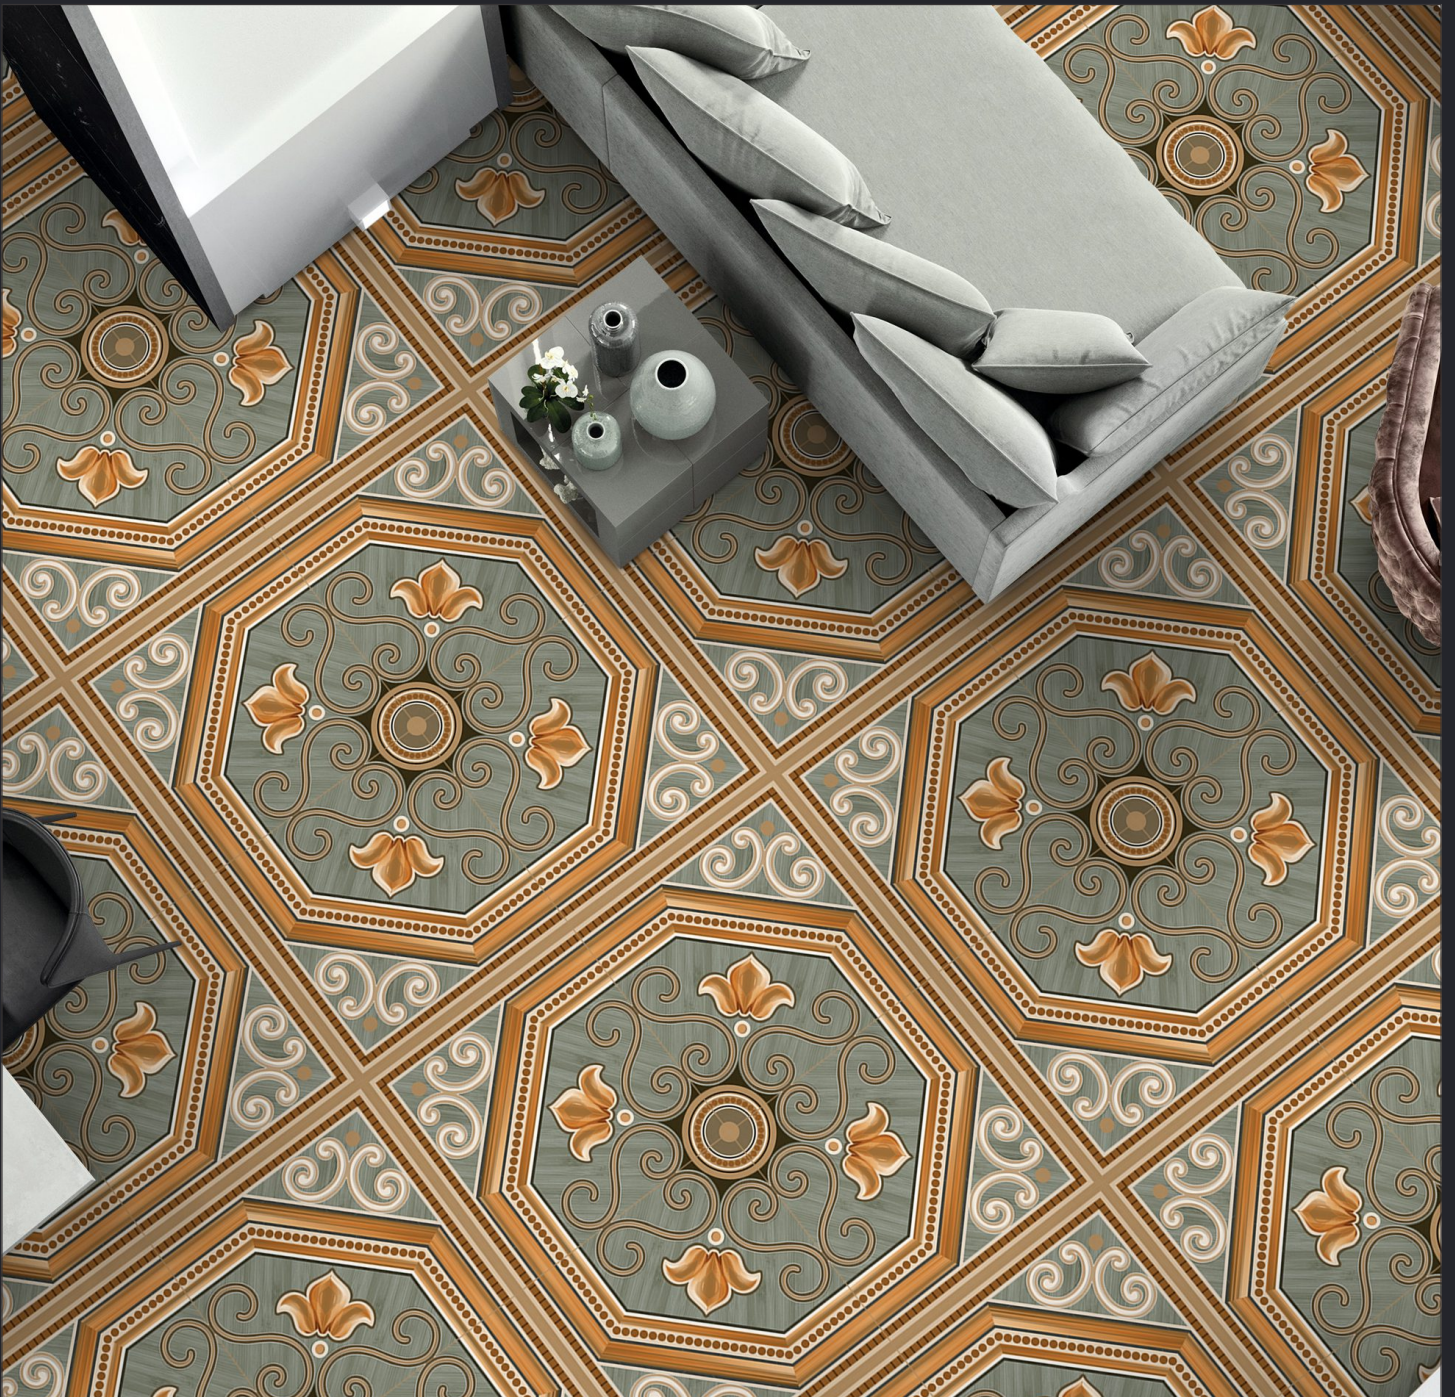

MATT SURFACE

DIGITAL PRINTING

SUITABLE FOR WALL & FLOOR

HD HD TILES

RECTIFIED