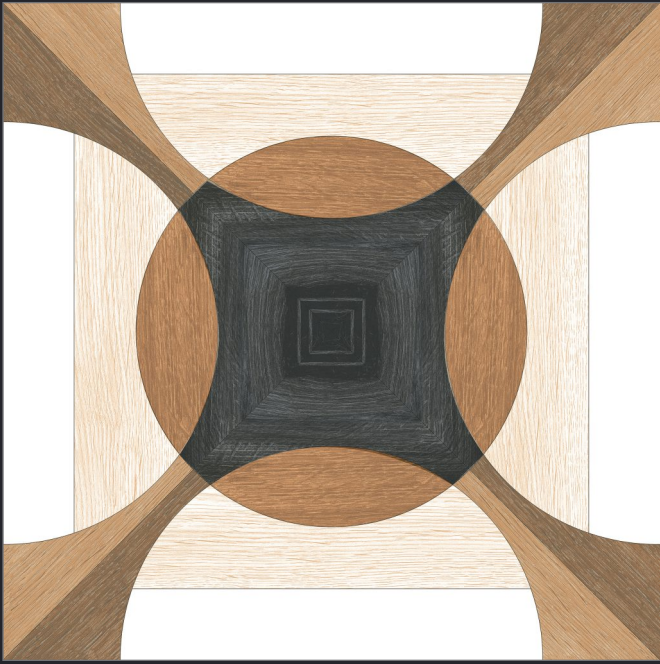

600x600mm.
Matt Series

FORUM BROWN