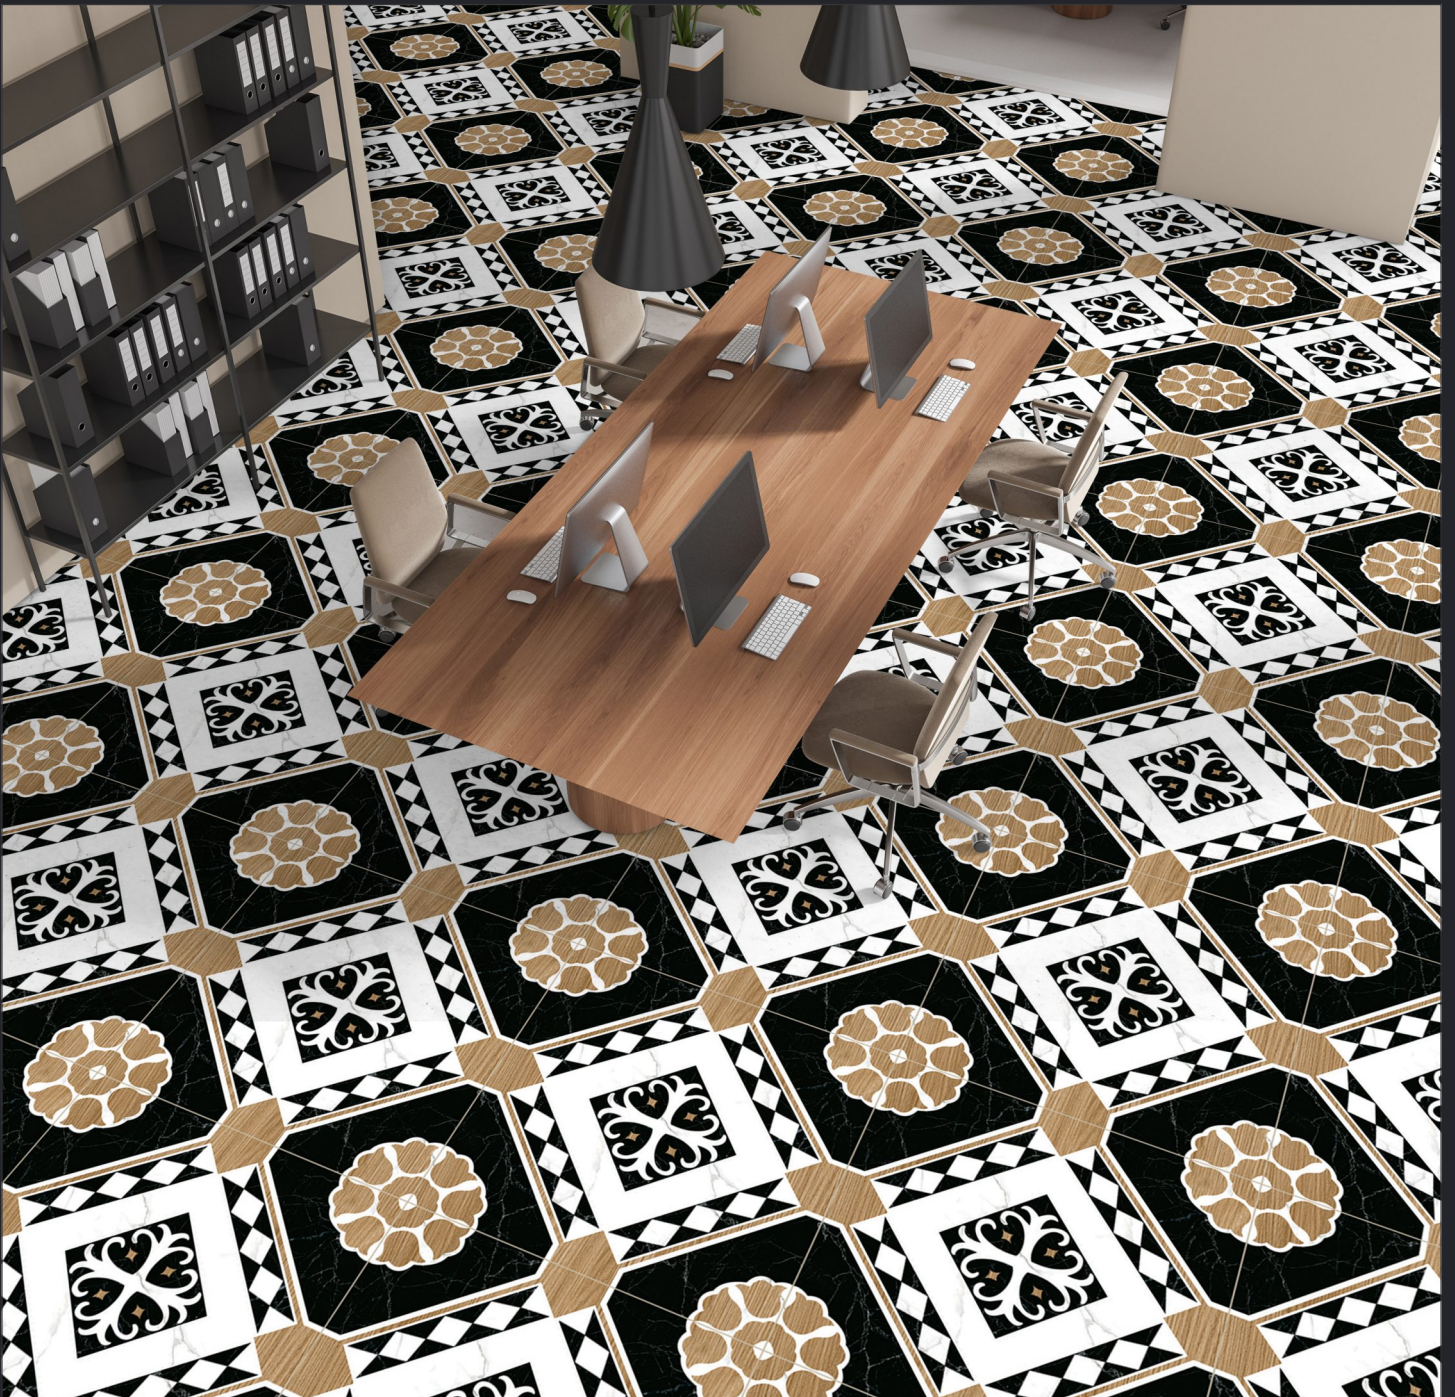

MATT SURFACE

DIGITAL PRINTING

SUITABLE FOR WALL & FLOOR

HD TILES

RECTIFIED