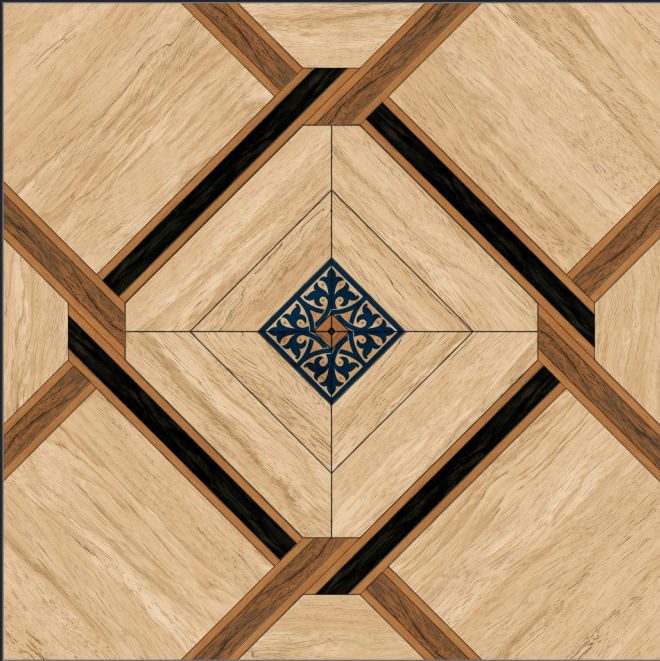

600x600mm.
Matt Series

AMAZONIA BLUE

600x600mm.
Matt Series

ANGLO BEIGE

600x600mm.
Matt Series

ARBUN WOOD

600x600mm.
Matt Series

ARIX WHITE