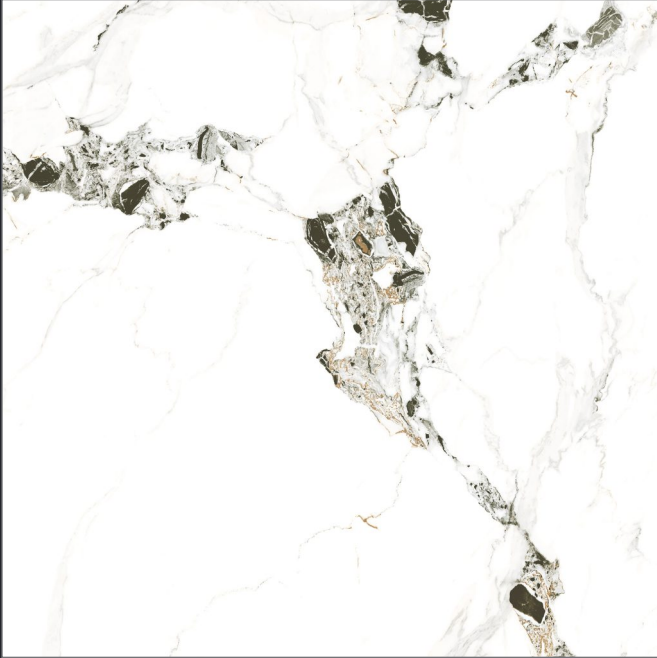

BAITA CHOCO

600x600mm.
Matt Series

BASKET WOOD

600x600mm.
Matt Series

BRICOLA BROWN

600x600mm.
Matt Series

BRISTO COPPER

600x600mm.
Matt Series