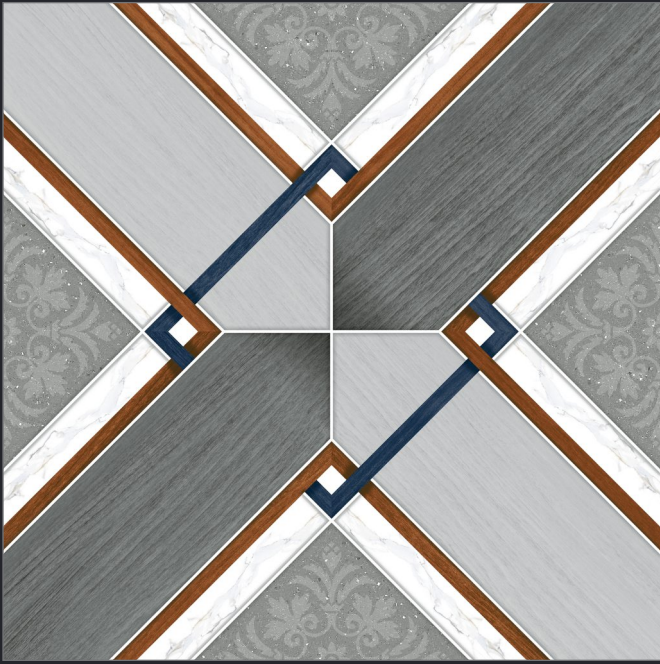

600x600mm.
Matt Series

PALMERA WOOD

MATT SURFACE

DIGITAL PRINTING

SUITABLE FOR WALL & FLOOR

HD HD TILES

RECTIFIED

600x600mm.
Matt Series