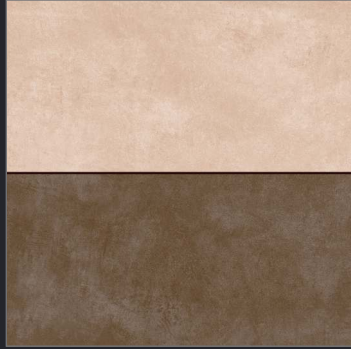

600x600mm.
Light-Dark Series

526-HL1