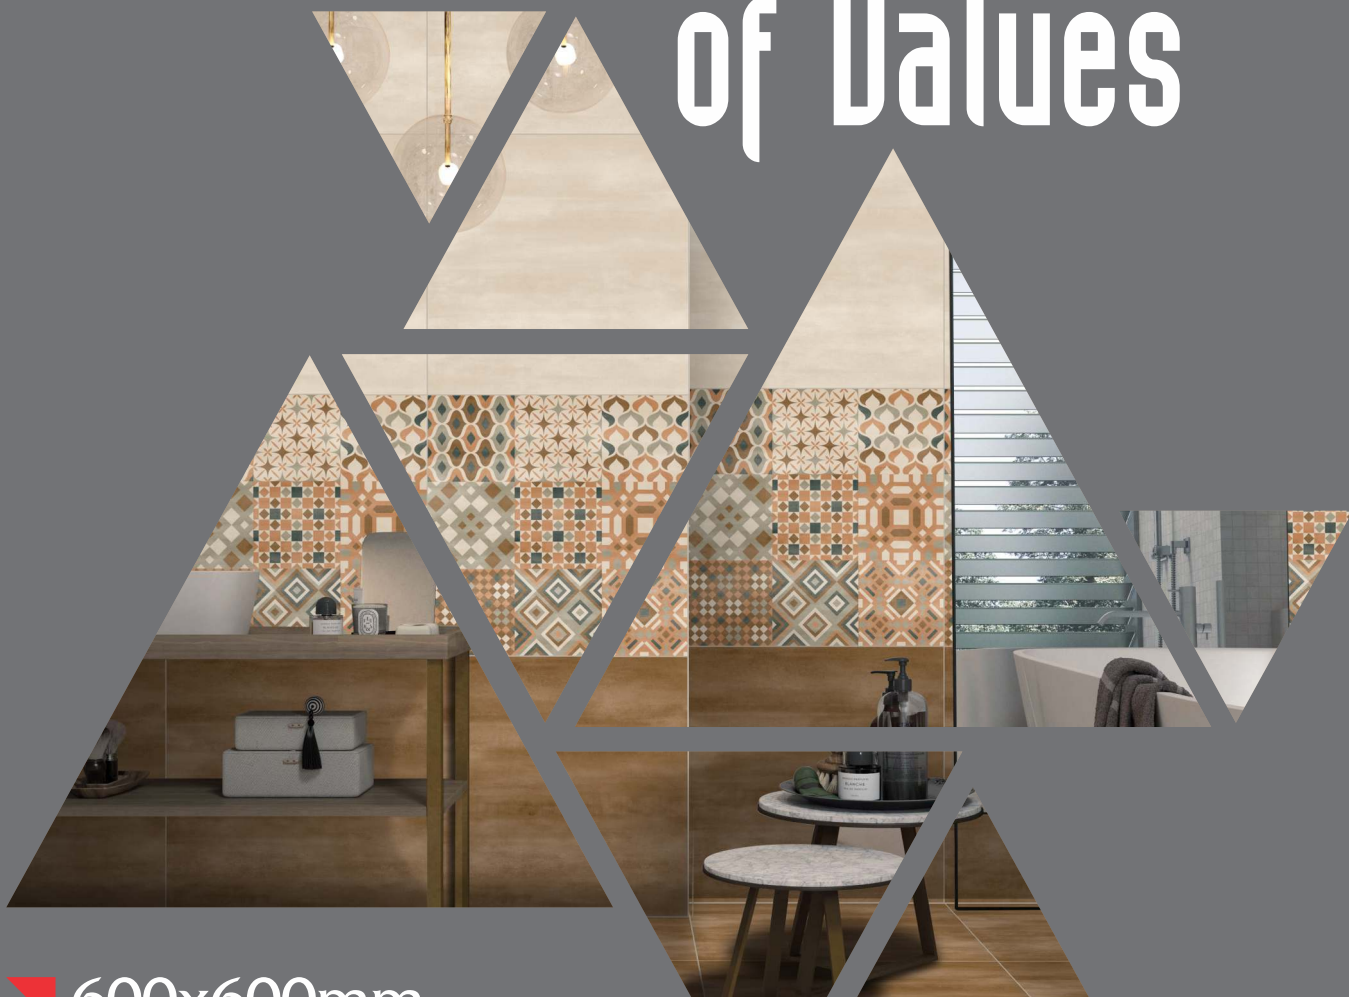

The Peak of Values

 600x600mm.
Light-Dark Series

DIGITAL
Porcelain Tiles

COLOR STUDIO

For the first time, Porcelain Tiles opens the doors to colour, refined and soft hues inspired by natural elements, and which at the same time perfectly fit in with other materials in the range.