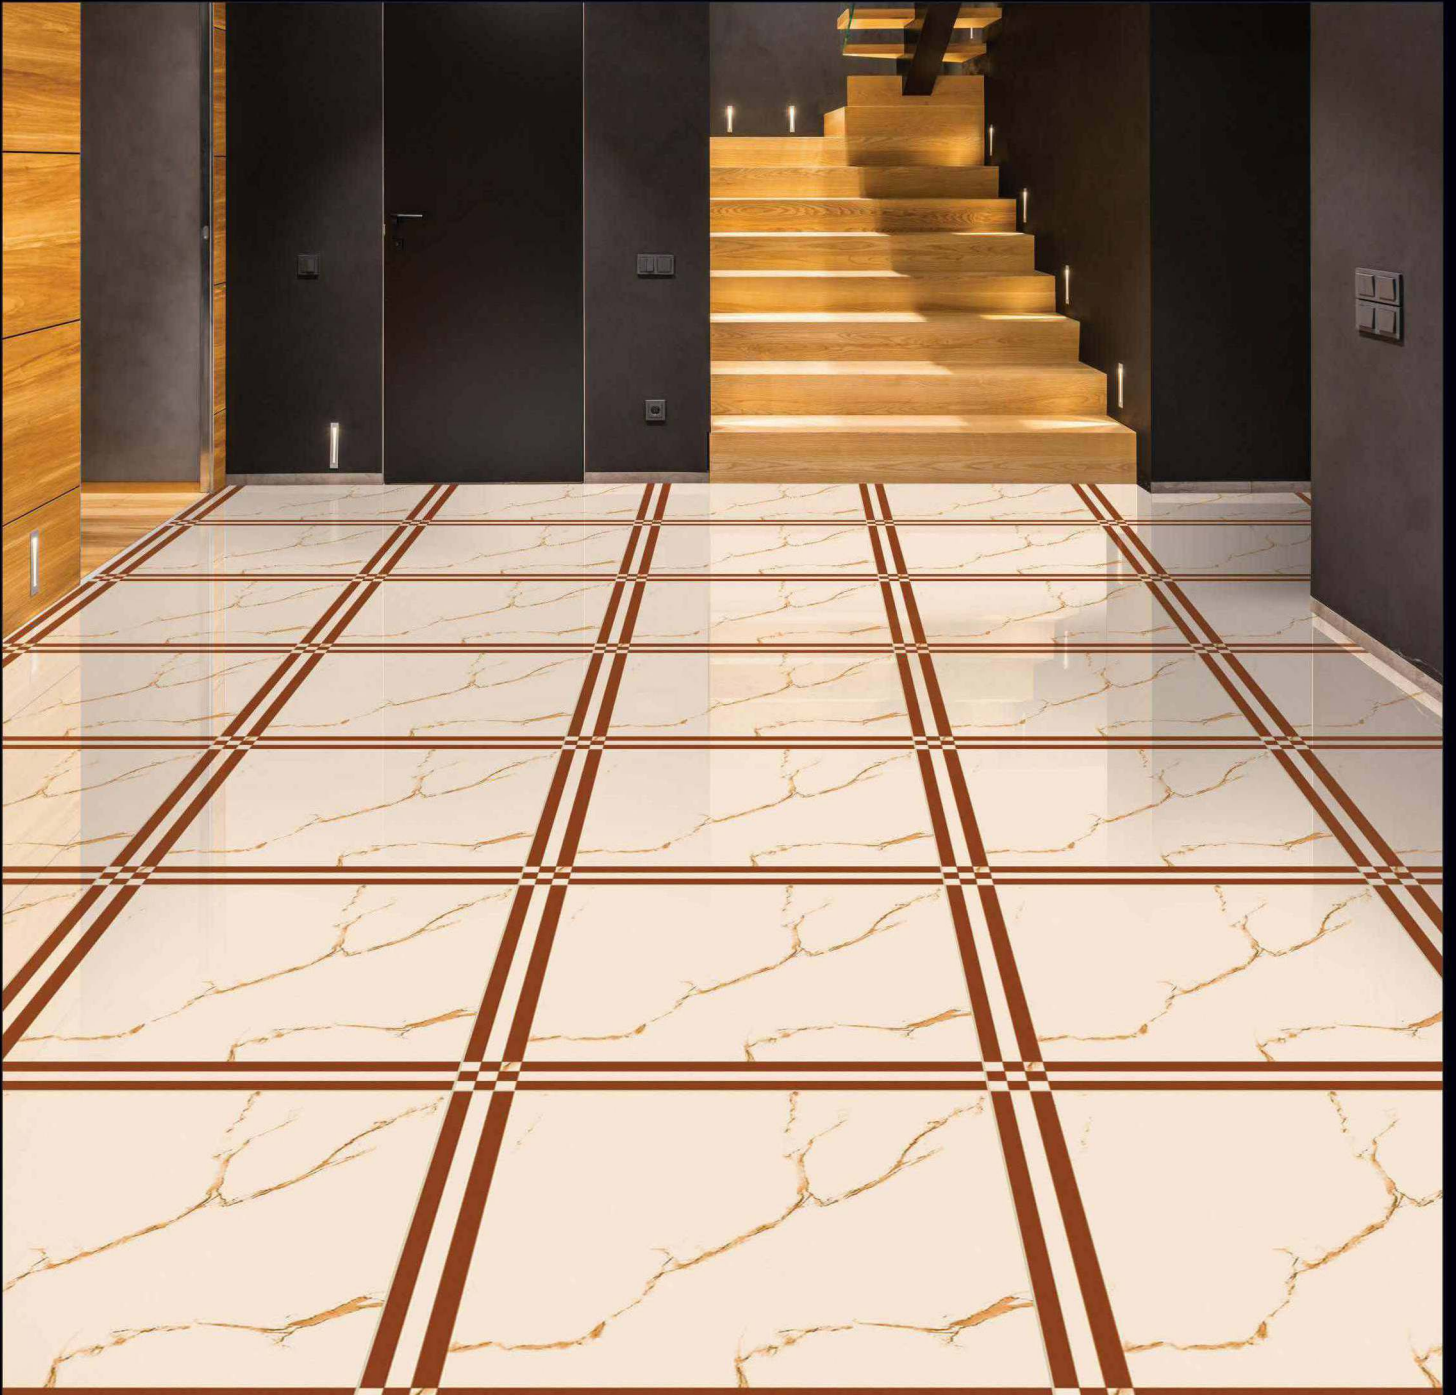

600x600mm.
Glossy Series

NEW A-6