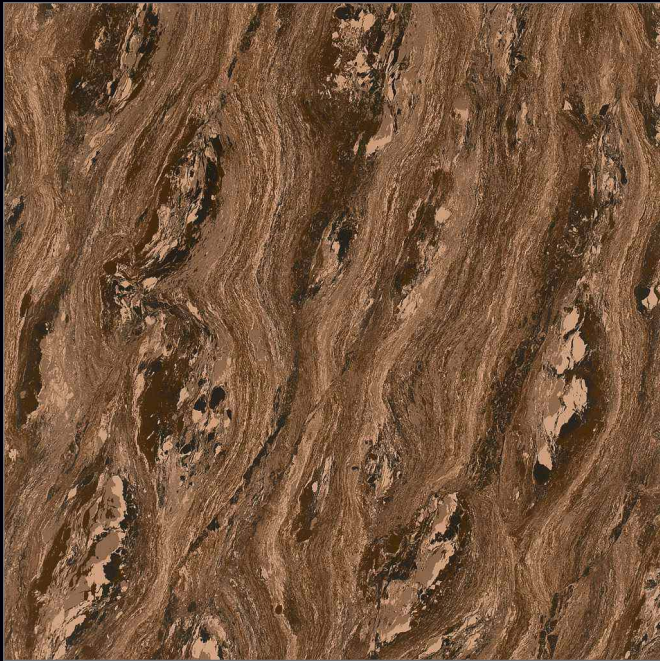

600x600mm.
Glossy Double Charge Series

DC-1101