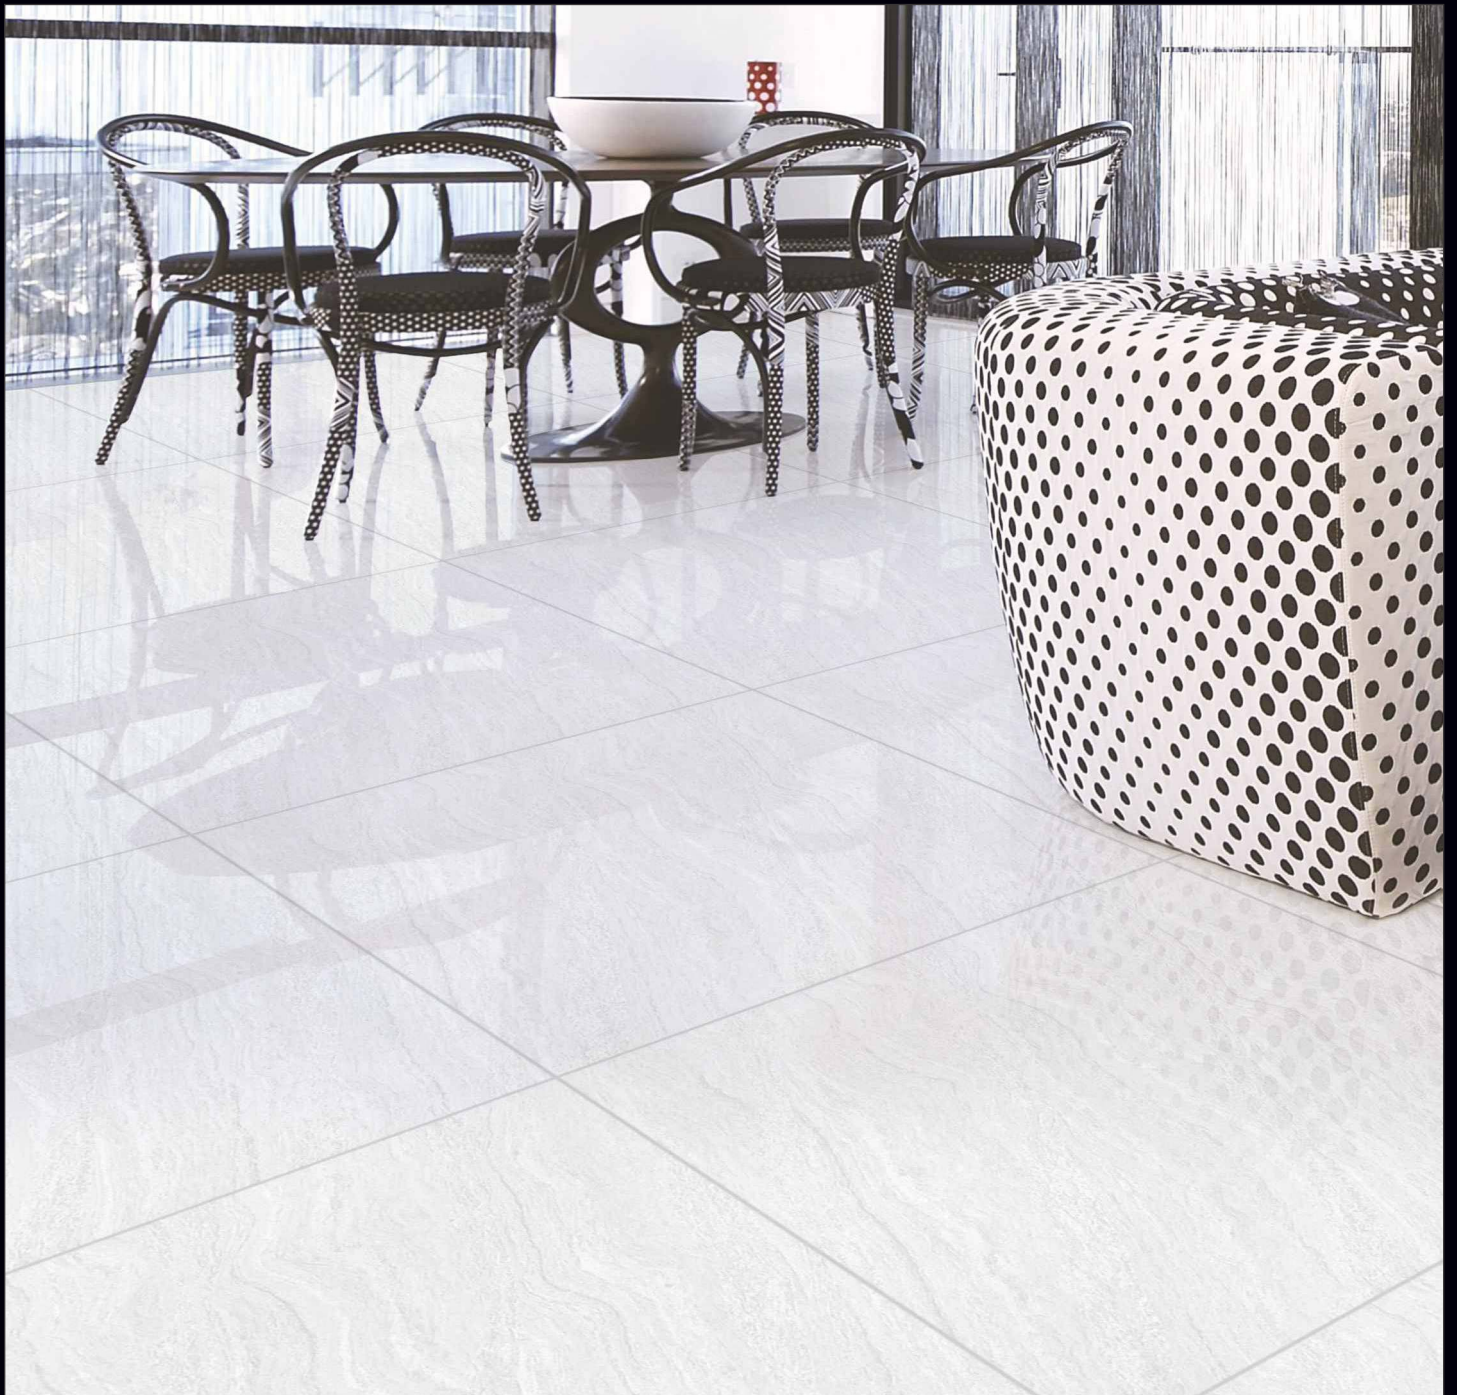

GLOSSY SURFACE

DIGITAL PRINTING

SUITABLE FOR WALL & FLOOR

HD TILES

RECTIFIED