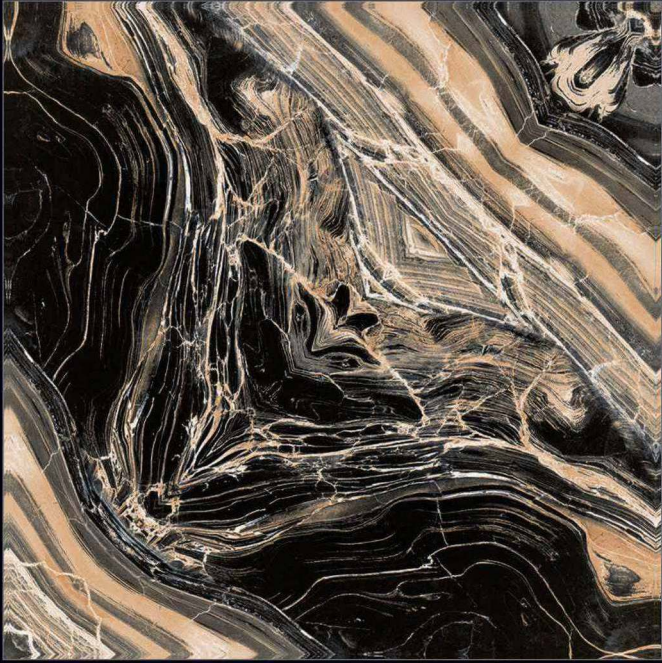

600x600mm.
Glossy Series

4128