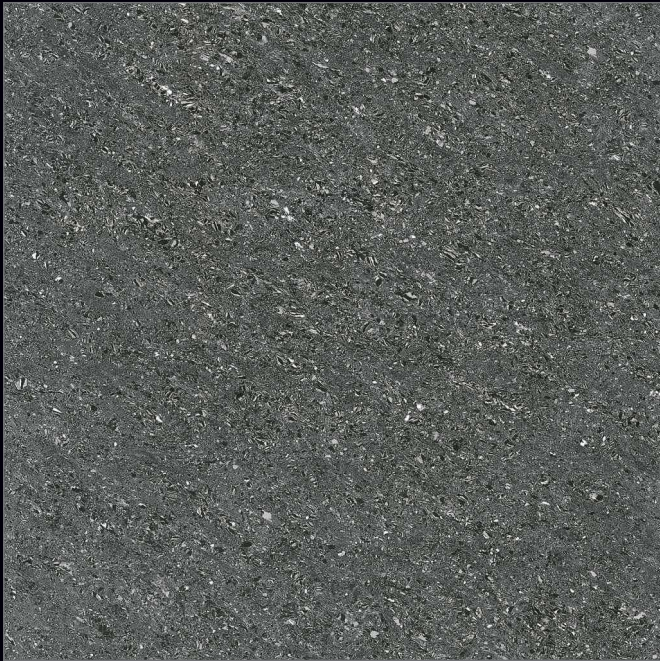

DC-1101

600x600mm.  
Glossy Double Charge Series

DC-1201

600x600mm.  
Glossy Double Charge Series

**MARBLE NERO**

600x600mm.  
Glossy Double Charge Series

TROPICANA BLACK LIGHT

600x600mm.  
Glossy Double Charge Series