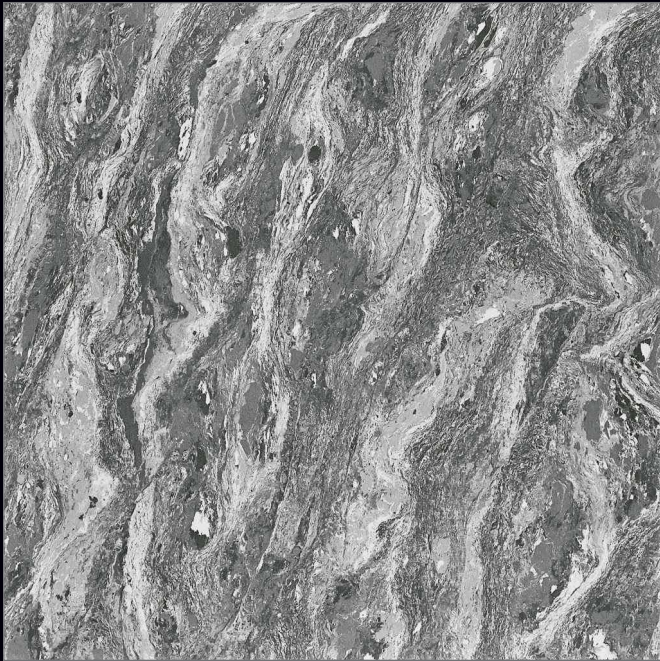

HD TILES

RECTIFIED

600x600mm.  
Glossy Double Charge Series

**AZZARO WHITE**

600x600mm.  
Glossy Double Charge Series

**DAYNO BEIGE**

600x600mm.  
Glossy Double Charge Series

**DAYNO BLACK**