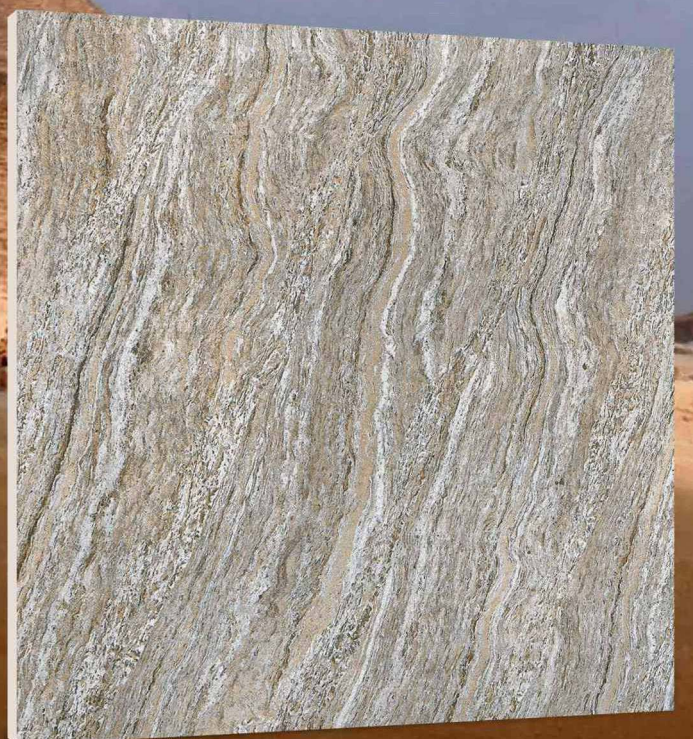

COLOR STUDIO

For the first time, Porcelain Tiles opens the doors to colour, refined and soft hues inspired by natural elements, and which at the same time perfectly fit in with other materials in the range.

Naturally desaturated, Many colours in the collection create a true colour system that lets you coordinate shades in different ways, as the warm and cold nuances complement each other perfectly, without looking forced. The textured and matt surface also comes to life in the light, with a soft glow that livens the material, making it unique and unconventional.

DIGITAL
Porcelain Tiles