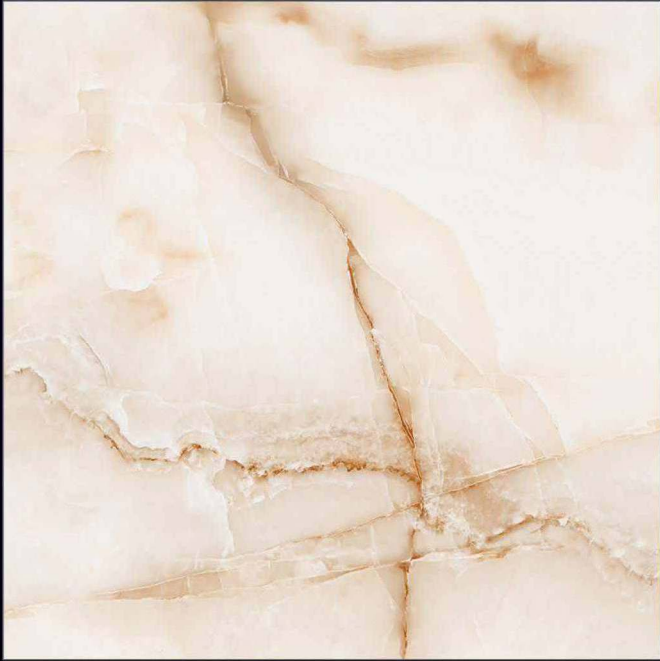

600x600mm.
Glossy Series

EXPORT- 03