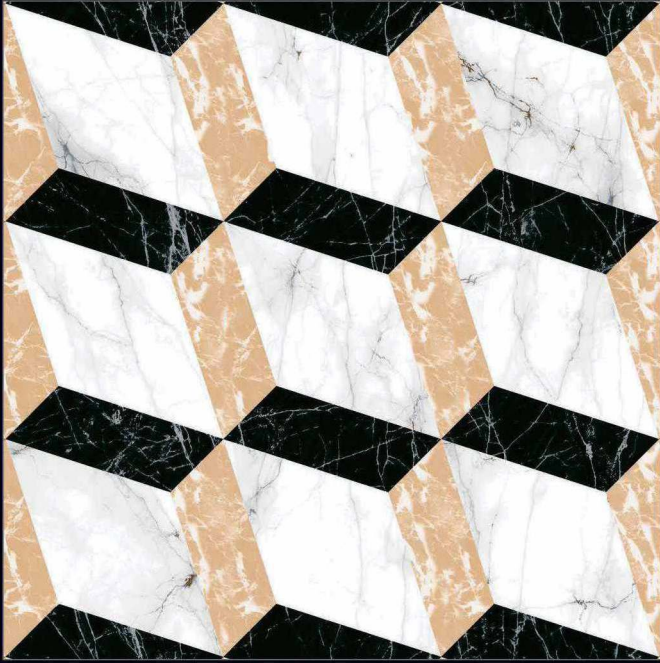

S-24191

GLOSSY SURFACE

DIGITAL PRINTING

SUITABLE FOR WALL & FLOOR

HD TILES

RECTIFIED

600x600mm.  
Glossy Series

S-24199