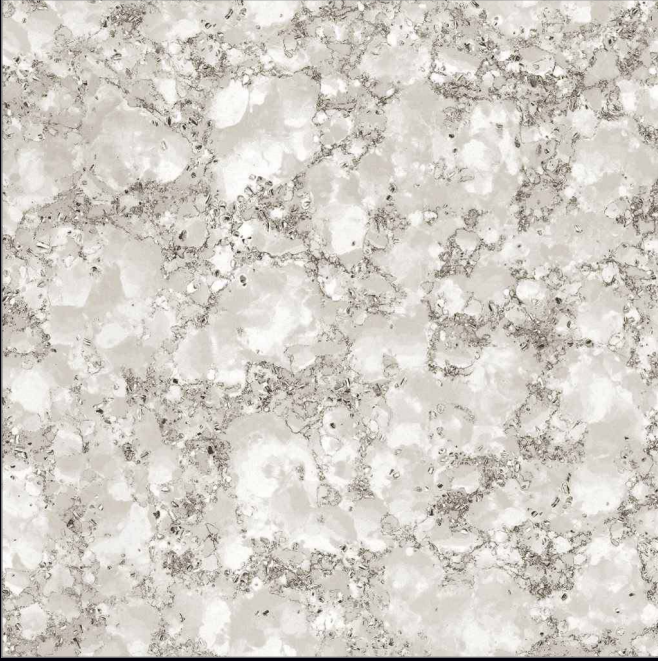

600x600mm.  
Glossy Double Charge Series

**DAYNO BROWN**

600x600mm.  
Glossy Double Charge Series

DAYNO IVORY

600x600mm.  
Glossy Double Charge Series

DAYNO WHITE

600x600mm.  
Glossy Double Charge Series

DC-101