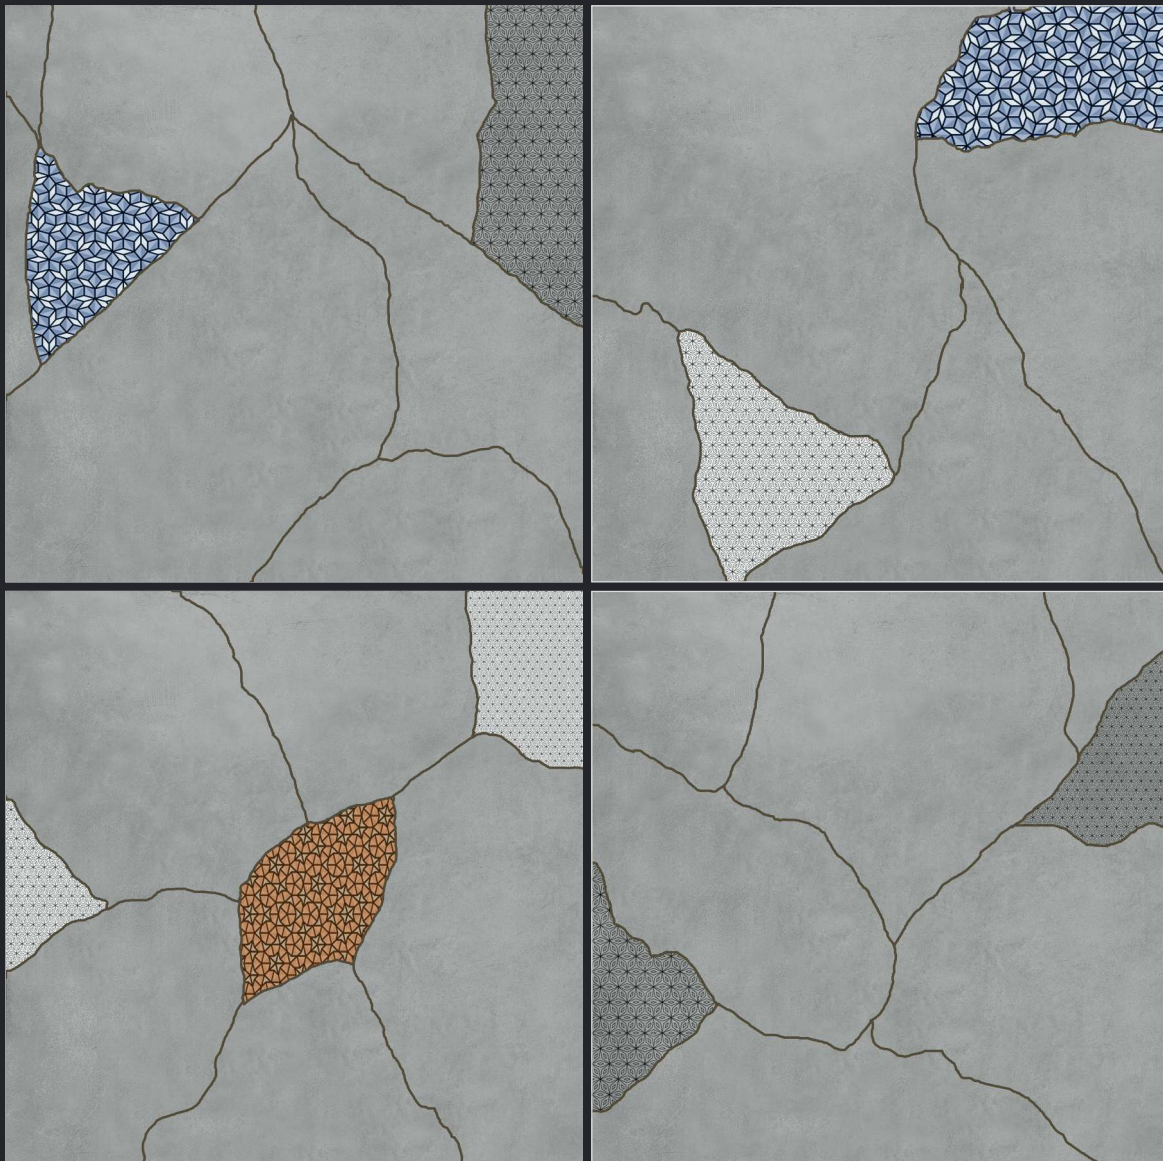

DIGITAL
PRINTING

SUITABLE FOR
WALL & FLOOR

HD TILES

RECTIFIED

600x600mm.
Moroccan Satin Matt Series

M-124 (RANDOM)

M-124 DK

MATT SURFACE