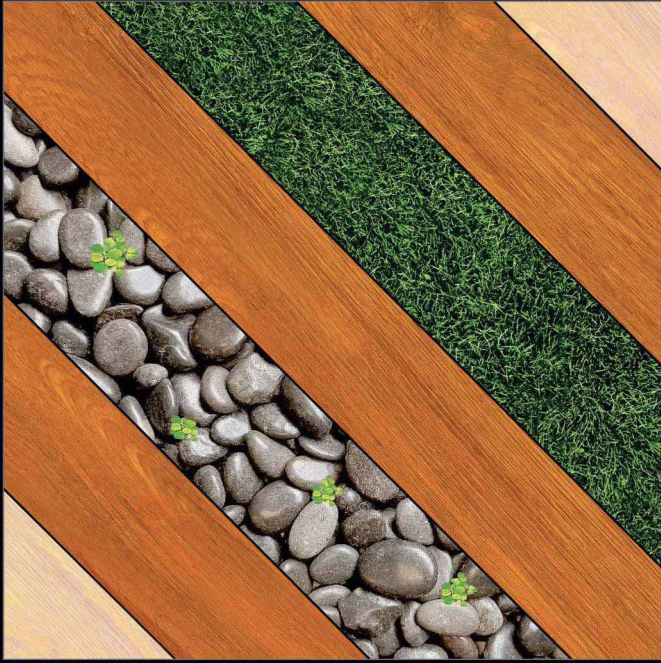

600x600mm.
Garden Series

329