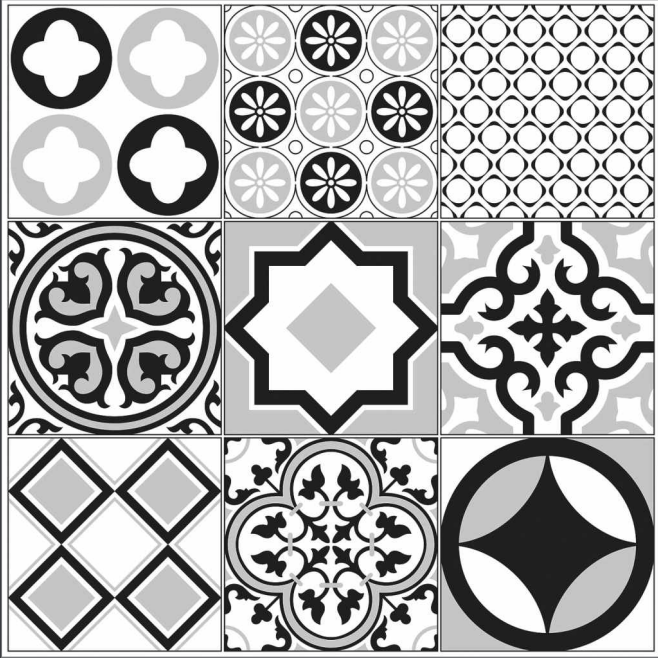

600x600mm.
Moroccan Satin Matt Series

M-82

600x600mm.
Moroccan Satin Matt Series

M-83

600x600mm.
Moroccan Satin Matt Series

M-84

600x600mm.
Moroccan Satin Matt Series

M-85