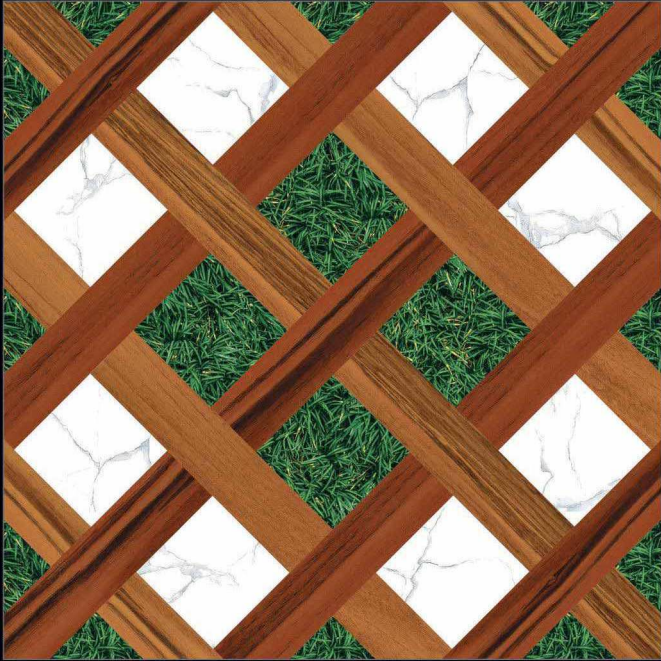

600x600mm.
Garden Series

306