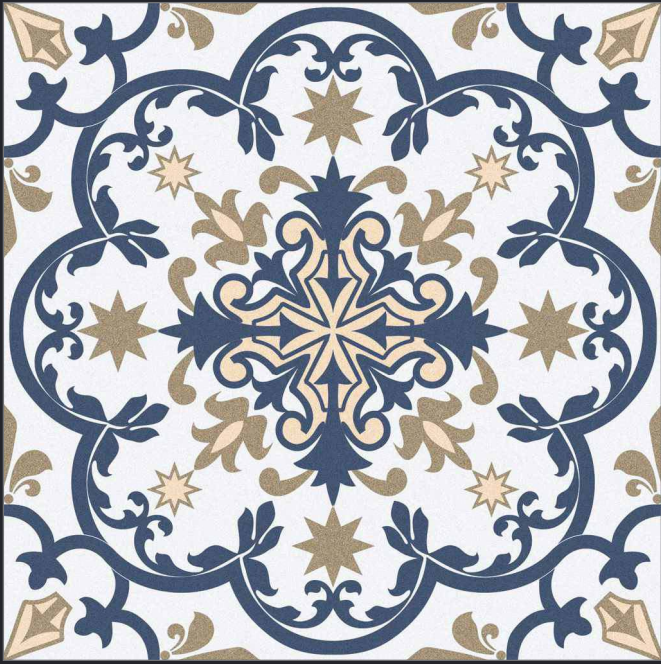

The Peak of Values

600x600mm.
Moroccan Satin Matt Series

DIGITAL
Porcelain Tiles

600x600mm.
Moroccan Satin Matt Series

M-73

600x600mm.
Moroccan Satin Matt Series

M-77

600x600mm.
Moroccan Satin Matt Series