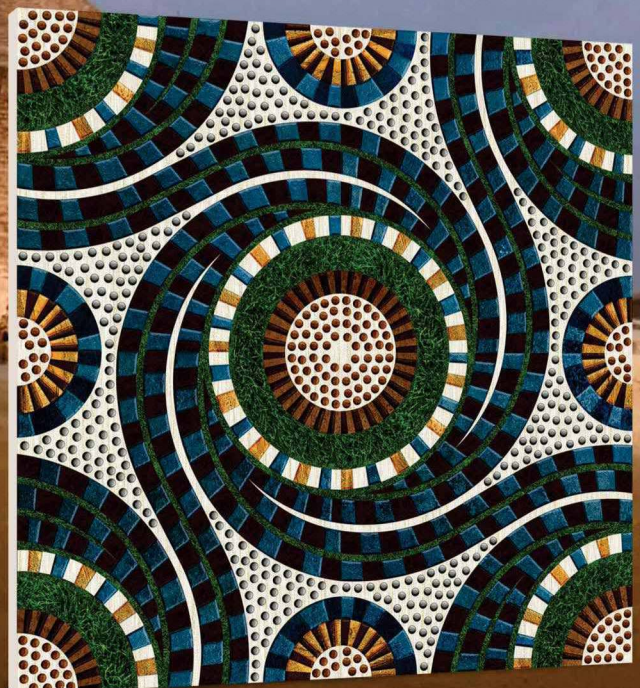

The Peak of Values

 600x600mm.
Garden Series

DIGITAL
Porcelain Tiles

COLOR STUDIO

For the first time, Porcelain Tiles opens the doors to colour, refined and soft hues inspired by natural elements, and which at the same time perfectly fit in with other materials in the range.

Naturally desaturated, Many colours in the collection create a true colour system that lets you coordinate shades in different ways, as the warm and cold nuances complement each other perfectly, without looking forced. The textured and matt surface also comes to life in the light, with a soft glow that livens the material, making it unique and unconventional.