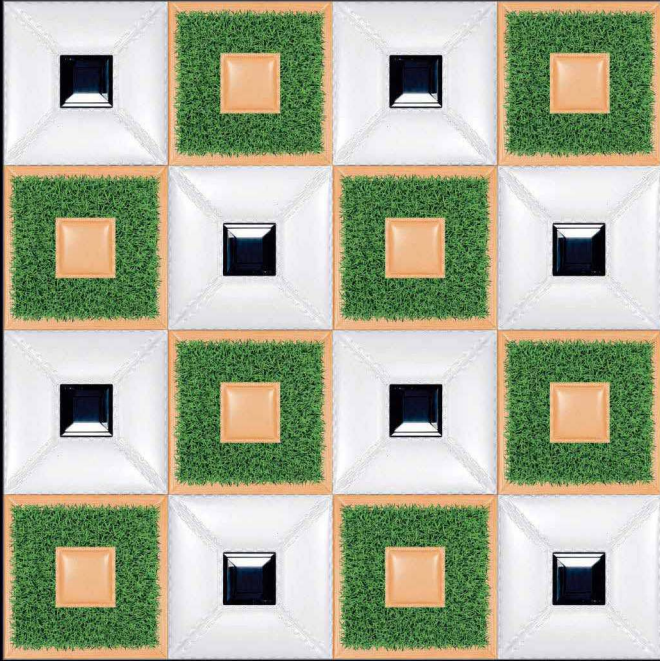

DIGITAL PRINTING

SUITABLE FOR WALL & FLOOR

HD TILES

RECTIFIED

600x600mm.
Garden Series

315

600x600mm.
Garden Series

317