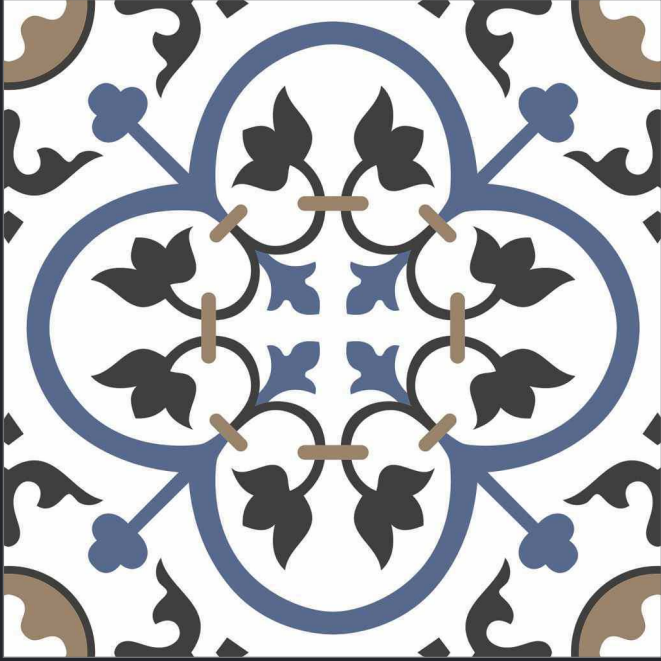

600x600mm.
Moroccan Satin Matt Series

M-73