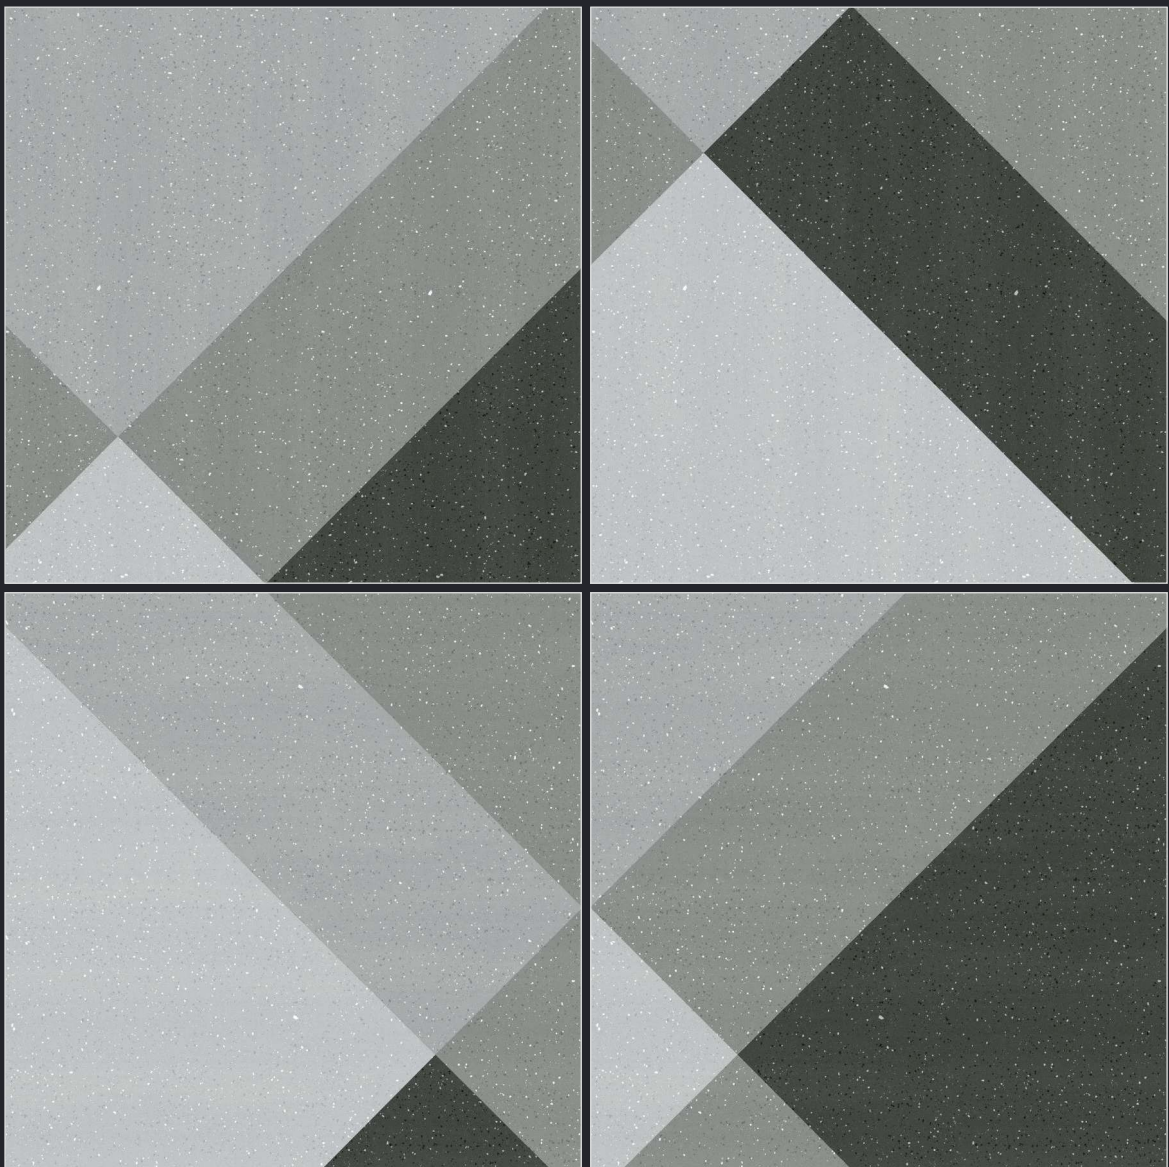

MATT SURFACE

DIGITAL PRINTING

SUITABLE FOR WALL & FLOOR

HD HD TILES

RECTIFIED

600x600mm.
Moroccan Satin Matt Series

M-123 (RANDOM)

MATT
SURFACE