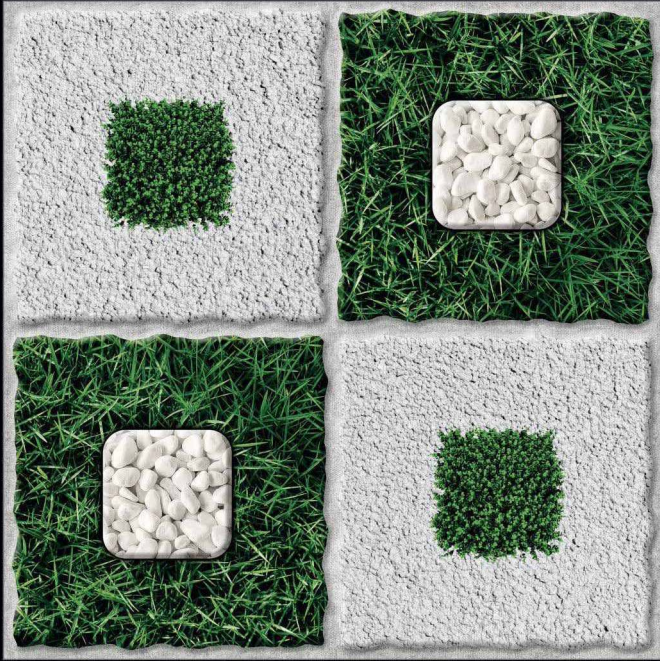

600x600mm.
Garden Series

322