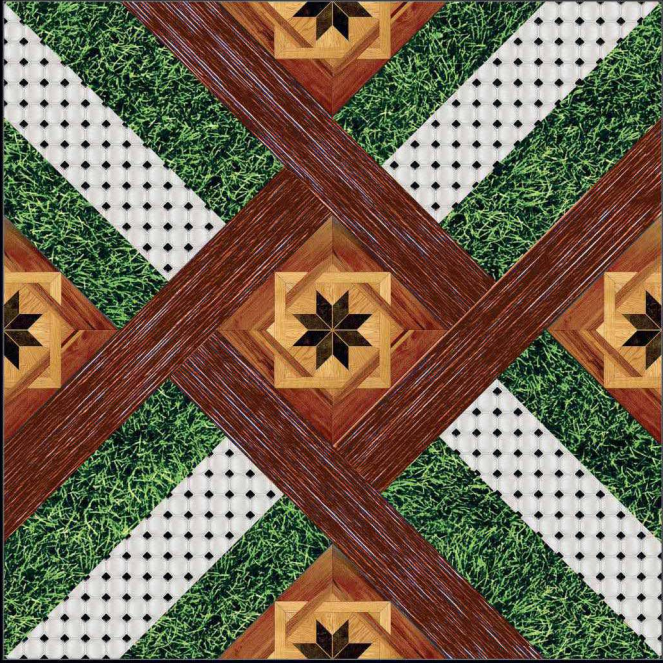

DIGITAL PRINTING

SUITABLE FOR WALL & FLOOR

HD TILES

RECTIFIED

600x600mm.
Garden Series

315

600x600mm.
Garden Series

317