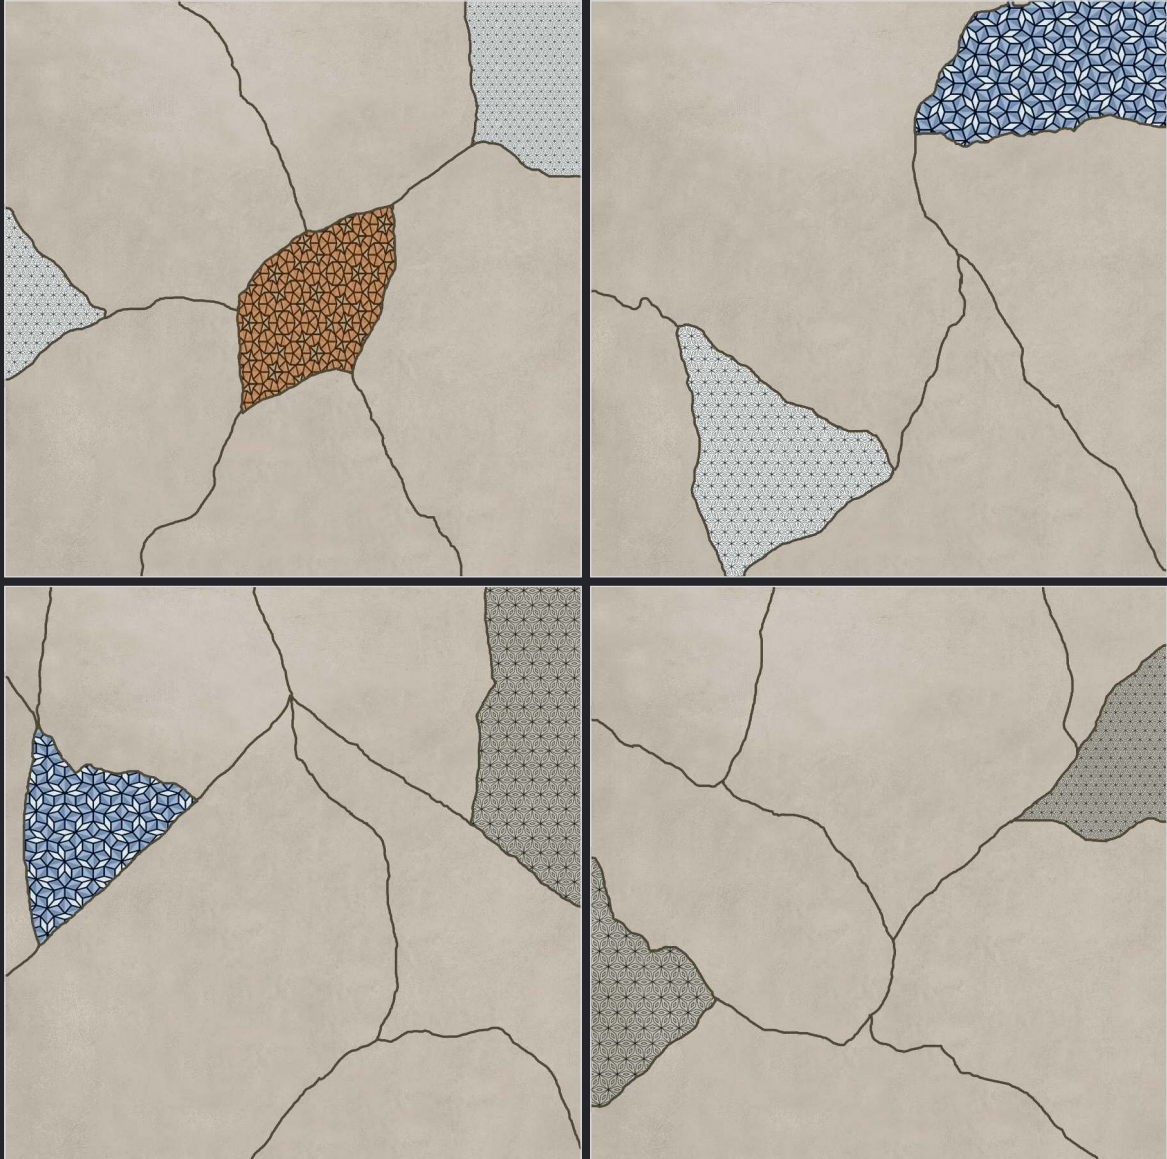

600x600mm.
Moroccan Satin Matt Series

M-125 (RANDOM)