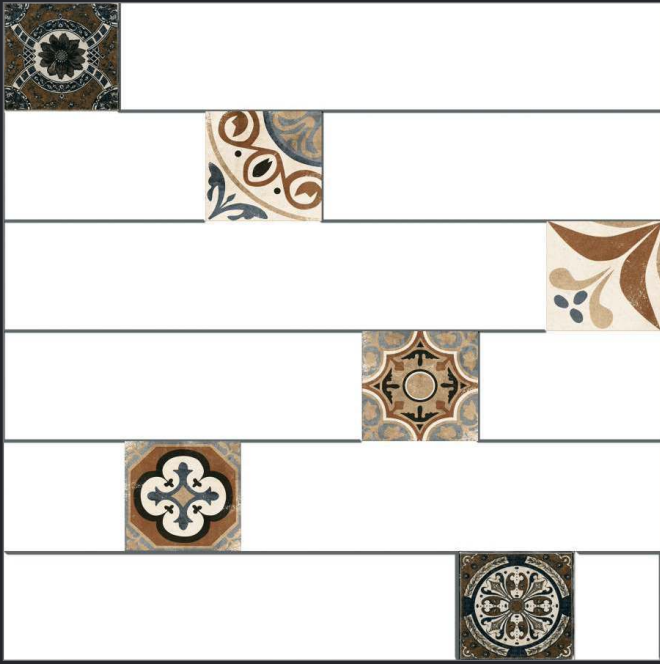

M-103

600x600mm.
Moroccan Satin Matt Series

M-104

600x600mm.
Moroccan Satin Matt Series

M-106

600x600mm.
Moroccan Satin Matt Series

M-107

600x600mm.
Moroccan Satin Matt Series