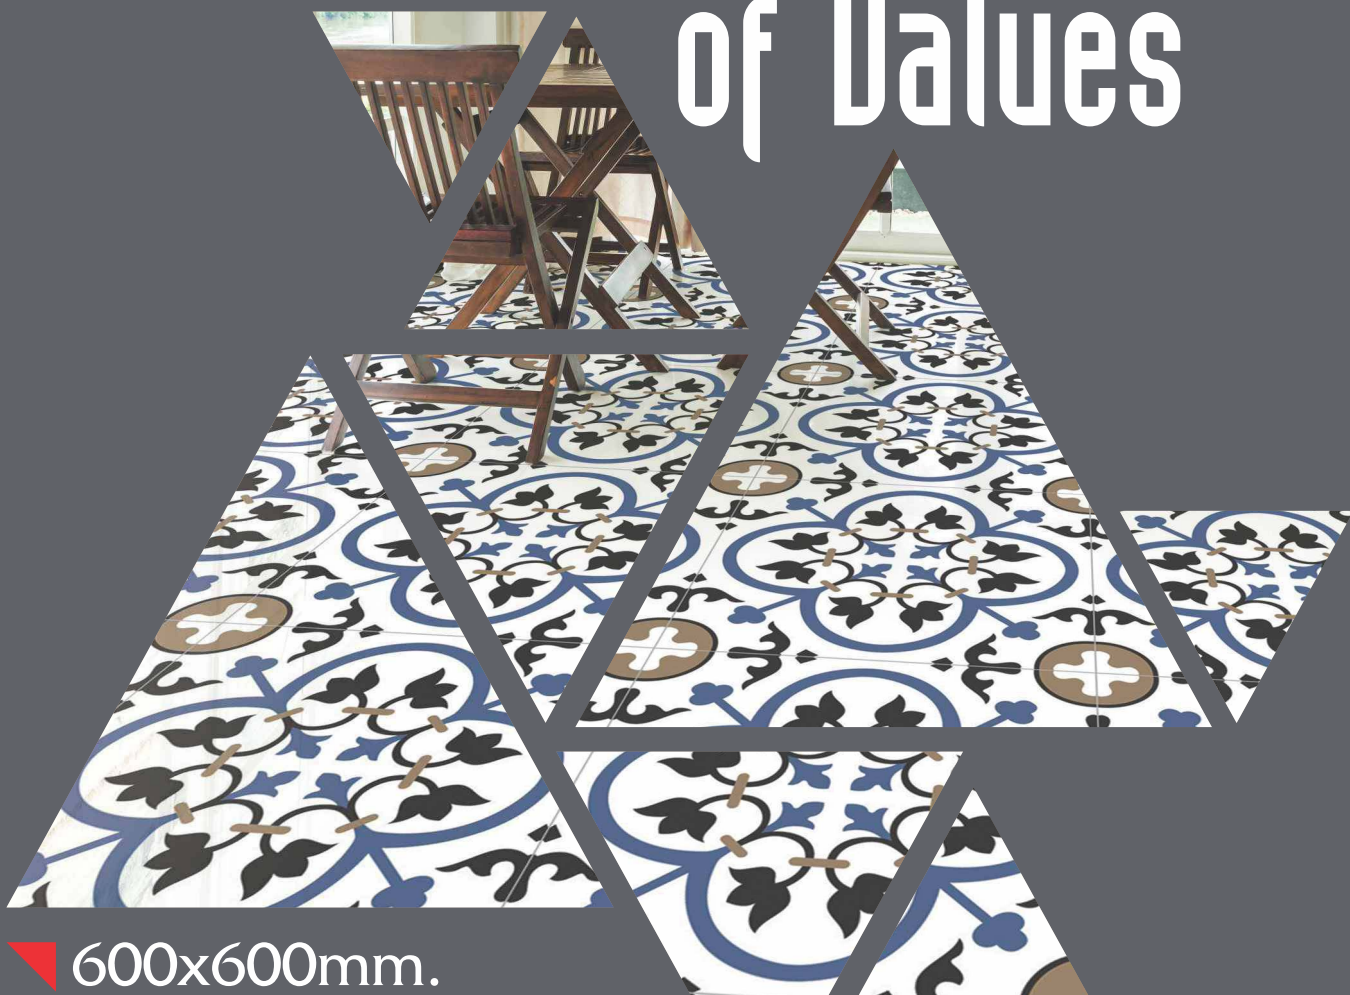

The Peak of Values

600x600mm.
Moroccan Satin Matt Series

DIGITAL
Porcelain Tiles