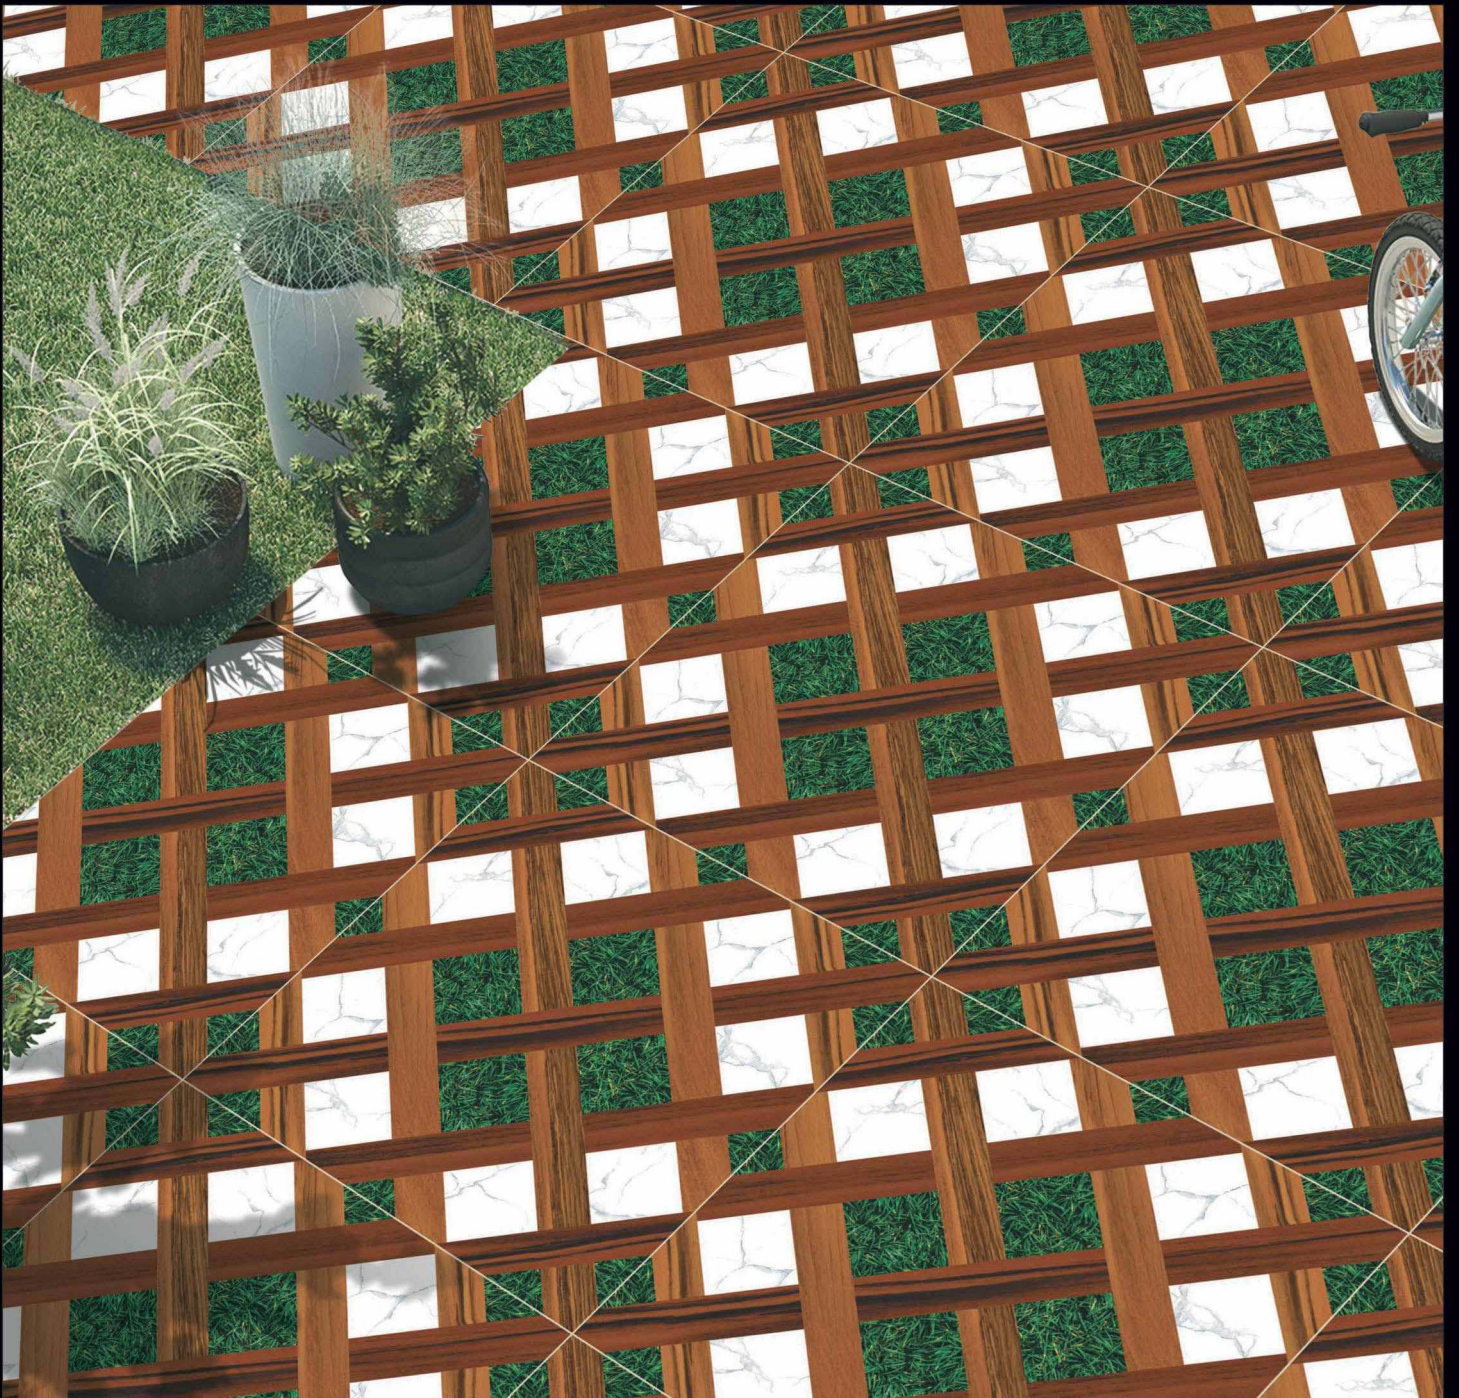

306

GLOSSY SURFACE

DIGITAL PRINTING

SUITABLE FOR WALL & FLOOR

HD TILES

RECTIFIED

600x600mm.
Garden Series

311