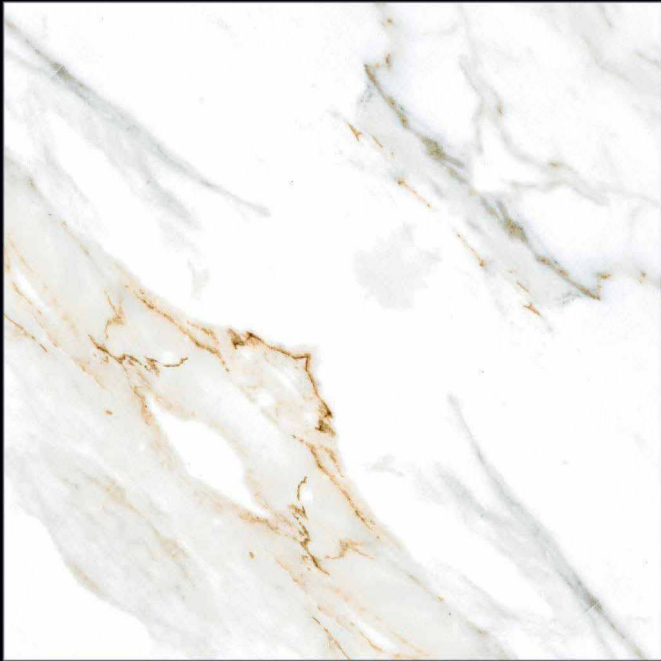

600x600mm.
BOOK MACH

124