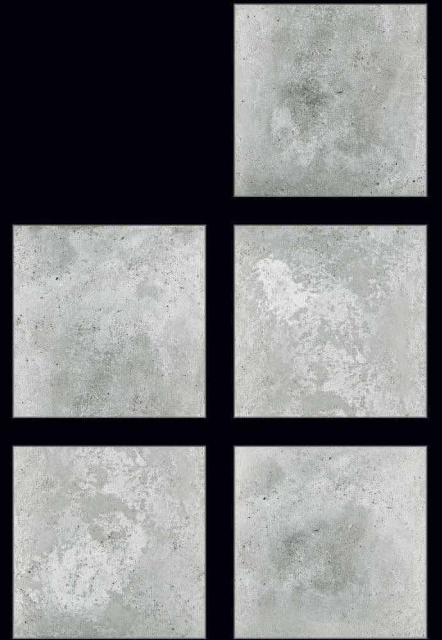

600x600mm.
Cemeneto Series

5059

6 RANDOM FACE