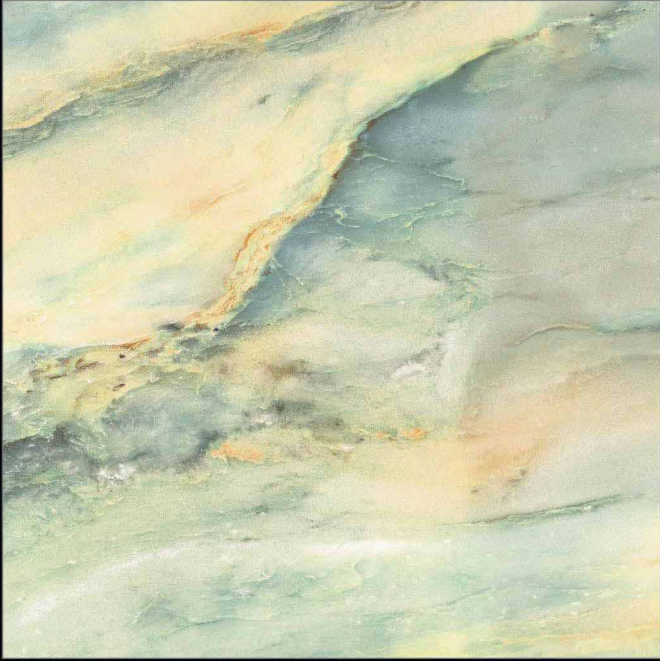

**600x600mm.
Marble Series**

1333