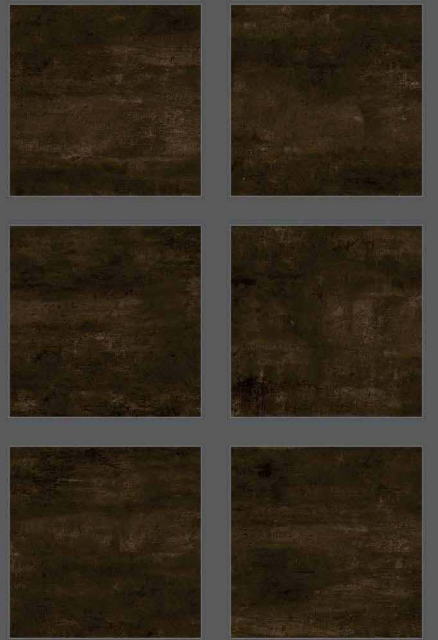

8 RANDOM FACE