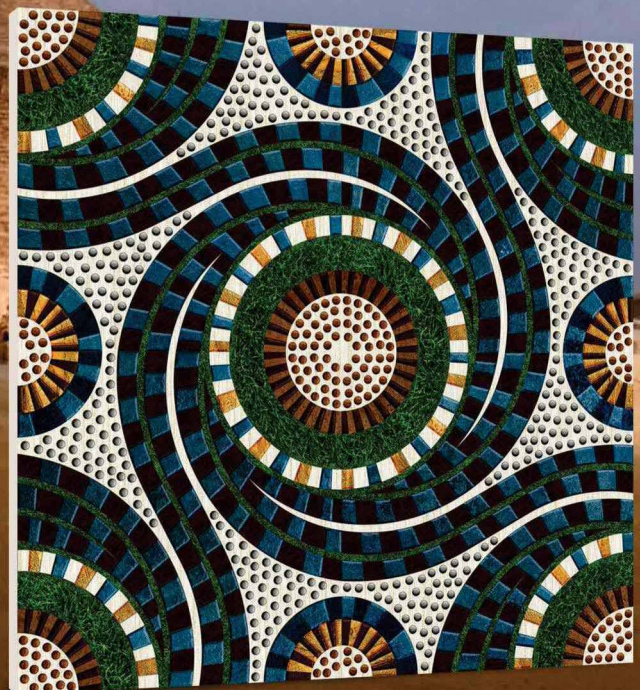

The Peak of Values

 600x600mm.
Cemeneto Series

DIGITAL
Porcelain Tiles

COLOR STUDIO

For the first time, Porcelain Tiles opens the doors to colour, refined and soft hues inspired by natural elements, and which at the same time perfectly fit in with other materials in the range.

Naturally desaturated, Many colours in the collection create a true colour system that lets you coordinate shades in different ways, as the warm and cold nuances complement each other perfectly, without looking forced. The textured and matt surface also comes to life in the light, with a soft glow that livens the material, making it unique and unconventional.