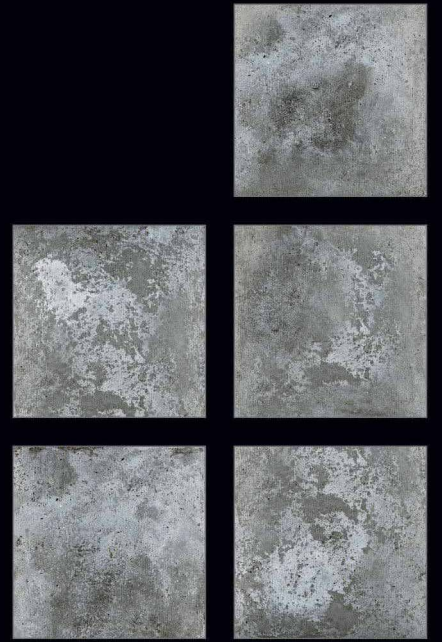

**600x600mm.
Cemeneto Series**

5060

6 RANDOM FACE