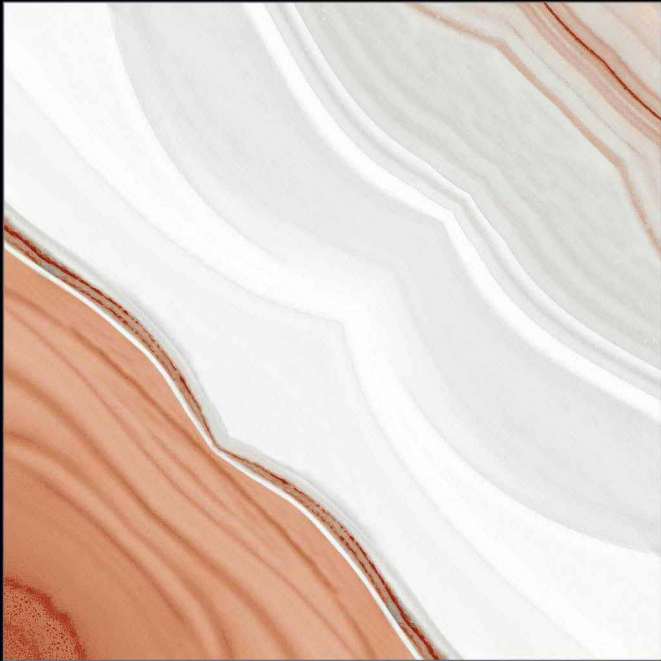

600x600mm.
BOOK MACH

128