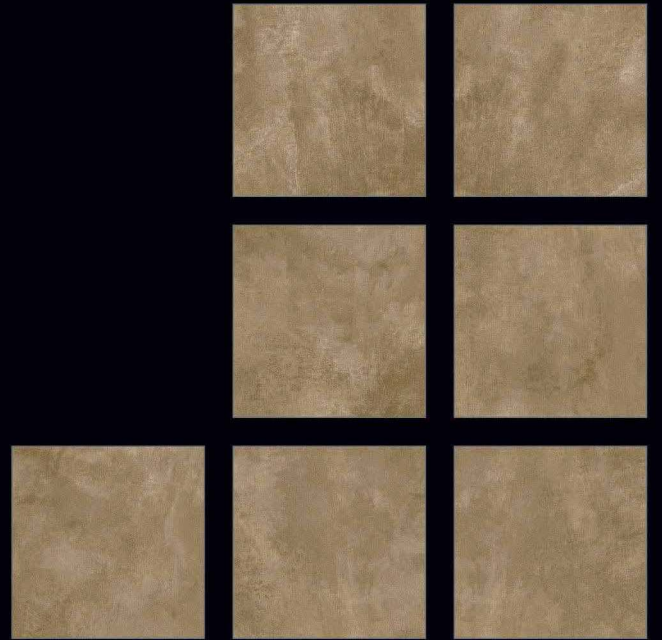

8 RANDOM FACE