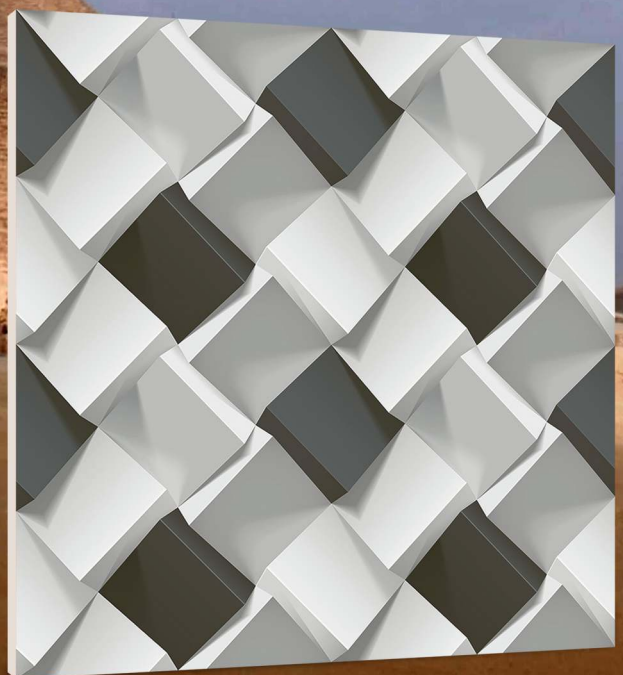

The Peak of Values

 600x600mm.
3D Series (Matt Surface) &
Abstract Series

DIGITAL
Porcelain Tiles

COLOR STUDIO

For the first time, Porcelain Tiles opens the doors to colour, refined and soft hues inspired by natural elements, and which at the same time perfectly fit in with other materials in the range.

Naturally desaturated, Many colours in the collection create a true colour system that lets you coordinate shades in different ways, as the warm and cold nuances complement each other perfectly, without looking forced. The textured and matt surface also comes to life in the light, with a soft glow that livens the material, making it unique and unconventional.

RECTIFIED

600x600mm.
3D Series (Matt Surface)

9002

MATT SURFACE

DIGITAL PRINTING

SUITABLE FOR WALL & FLOOR

HD TILES

RECTIFIED

Matt Series ● Punch Series
Moroccan Series ● Wood Series
Sugar Series ● Carving Series
Terazo Series ● Light-Dark Series
Garden Series ● Cemeneto Series
Special Colour Series ● Abstract Series

Technical Features