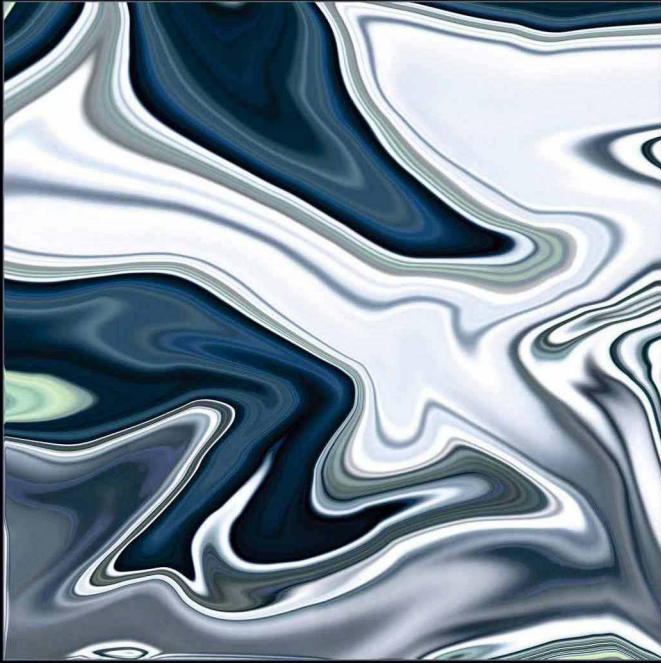

600x600mm.
Abstract Series

403

GLOSSY SURFACE

DIGITAL PRINTING

SUITABLE FOR WALL & FLOOR

HD HD TILES

RECTIFIED

600x600mm.
Abstract Series