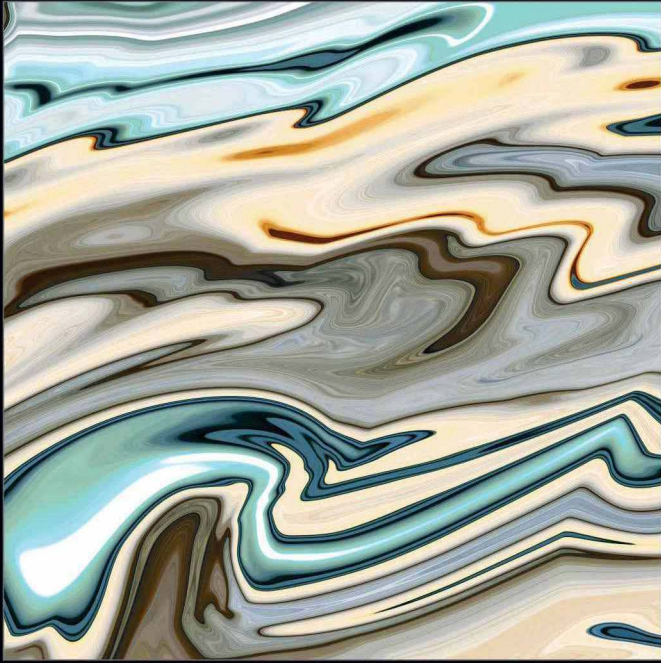

600x600mm.
Abstract Series

403