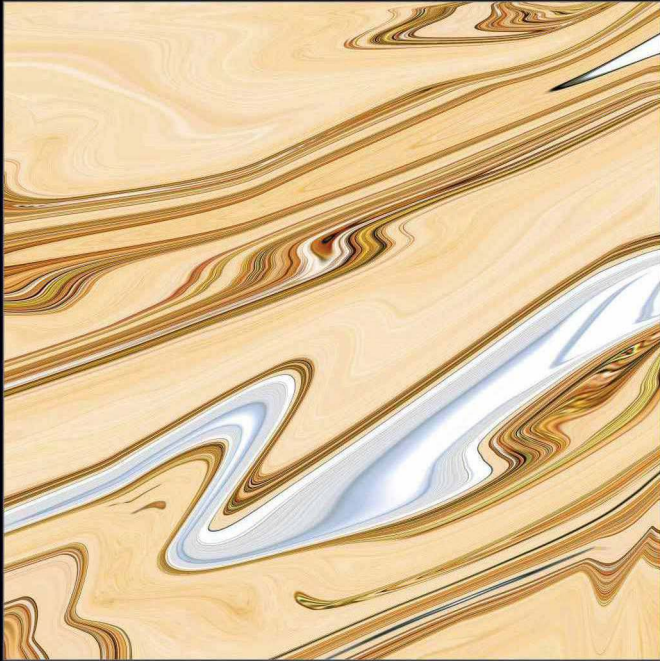

404

GLOSSY SURFACE

DIGITAL PRINTING

SUITABLE FOR WALL & FLOOR

HD TILES

RECTIFIED

600x600mm.
Abstract Series

405