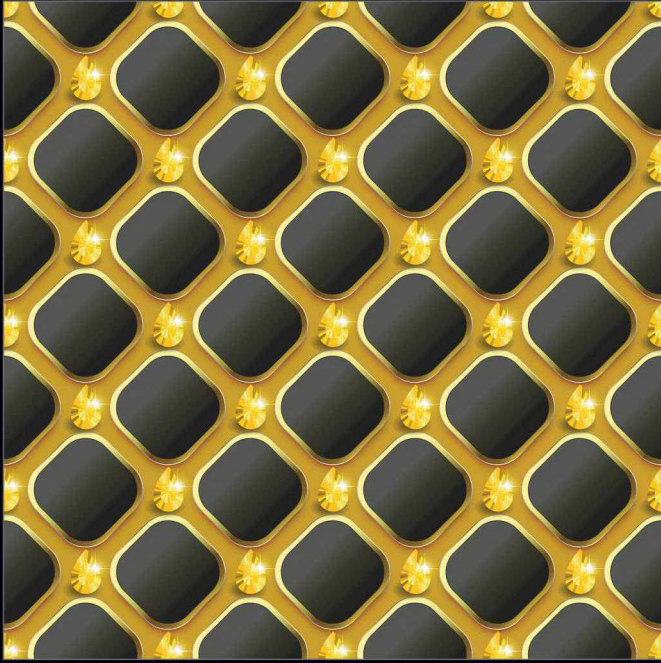

600x600mm.
3D Series (Matt Surface)

9001