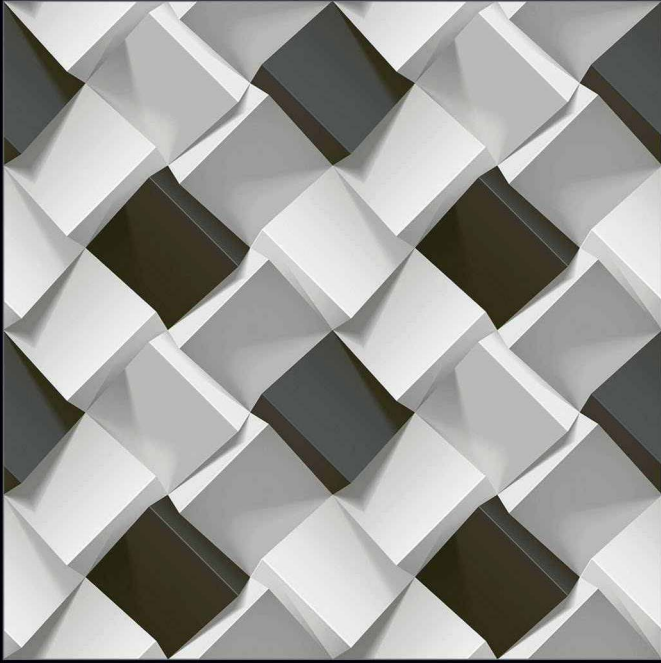

600x600mm.
3D Series (Matt Surface)

9007

MATT SURFACE

DIGITAL PRINTING

SUITABLE FOR WALL & FLOOR

HD TILES

RECTIFIED

600x600mm.
3D Series (Matt Surface)