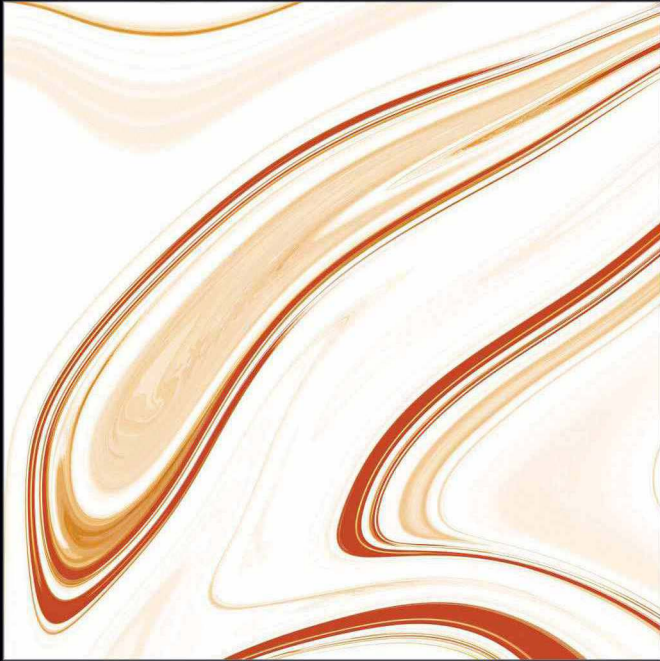

600x600mm.
Abstract Series

418

GLOSSY SURFACE

DIGITAL PRINTING

SUITABLE FOR WALL & FLOOR

HD HD TILES

RECTIFIED

600x600mm.
Abstract Series