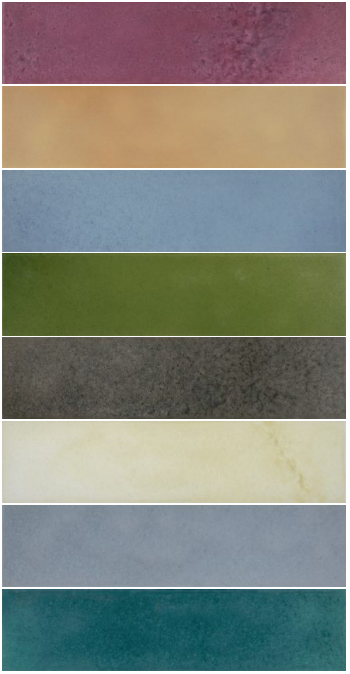

WHERE EVERY STEP
Tells a Story.

65x
260mm
SUBWAY TILES

PENTE
Collection

|||

III

classic design with a twist

Subway tiles are a popular choice for kitchen backsplashes, bathroom walls, and shower surrounds. This larger size can create a different aesthetic compared to the standard subway tile. It might be used in spaces where you want a more modern or bold look, as the larger dimensions can make a space feel more expansive and contemporary. These larger subway tiles can also reduce the number of grout lines, which some people prefer for easier cleaning and a sleeker appearance.

8.5MM
thickness

classic charm, modern flair.

This larger size can create a different aesthetic compared to the standard subway tile. It might be used in spaces where you want a more modern or bold look, as the larger dimensions can make a space feel more expansive and contemporary. These larger subway tiles can also reduce the number of grout lines, which some people prefer for easier cleaning and a sleeker appearance.