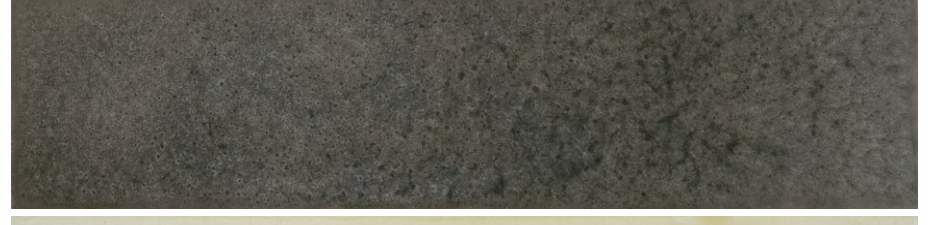

WHERE EVERY STEP
Tells a Story.

65x
260mm
SUBWAY TILES

PENTE
Collection

|||

III

classic design with a twist

Subway tiles are a popular choice for kitchen backsplashes, bathroom walls, and shower surrounds. This larger size can create a different aesthetic compared to the standard subway tile. It might be used in spaces where you want a more modern or bold look, as the larger dimensions can make a space feel more expansive and contemporary. These larger subway tiles can also reduce the number of grout lines, which some people prefer for easier cleaning and a sleeker appearance.

65X260mm

III

durability and easy installation

Subway tiles typically come in various thicknesses, ranging from about 8mm to 10mm. An 8.5mm thickness falls within this standard range. This thickness is suitable for most wall applications, including kitchen backsplashes, bathroom walls, and shower surrounds.

8.5MM
thickness

classic charm, modern flair.

This larger size can create a different aesthetic compared to the standard subway tile. It might be used in spaces where you want a more modern or bold look, as the larger dimensions can make a space feel more expansive and contemporary. These larger subway tiles can also reduce the number of grout lines, which some people prefer for easier cleaning and a sleeker appearance.