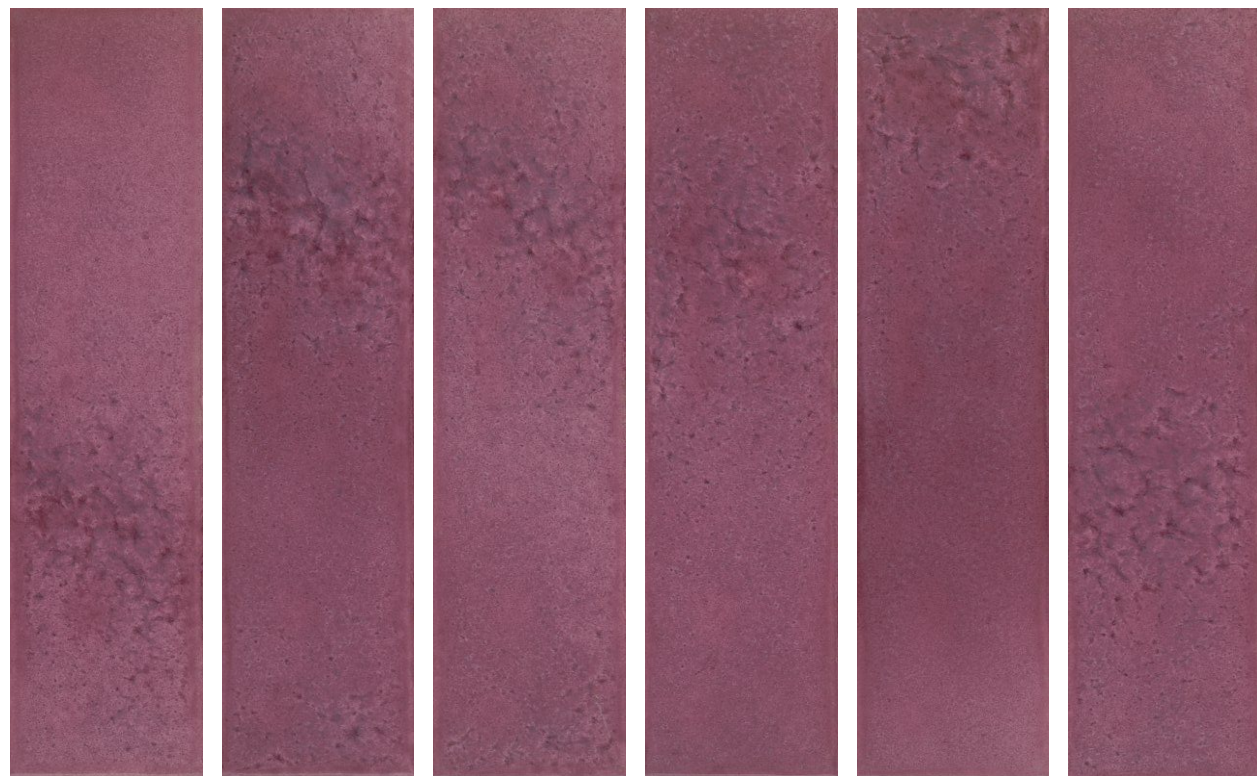

Blossom

PENTE *Collection*

SIZE :
65X260MM

FINISH :
GLOSSY