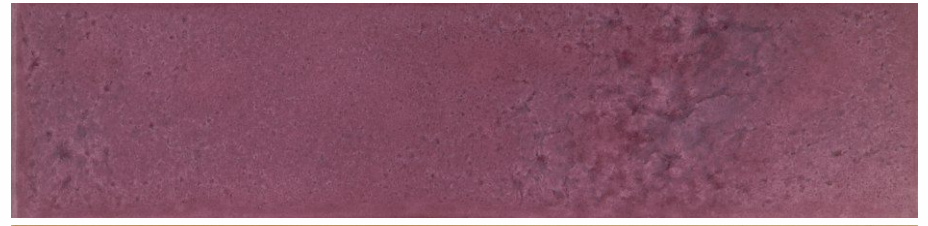

WHERE EVERY STEP
Tells a Story.

65x
260mm
SUBWAY TILES

PENTE
Collection

|||

III

classic design with a twist

Subway tiles are a popular choice for kitchen backsplashes, bathroom walls, and shower surrounds. This larger size can create a different aesthetic compared to the standard subway tile. It might be used in spaces where you want a more modern or bold look, as the larger dimensions can make a space feel more expansive and contemporary. These larger subway tiles can also reduce the number of grout lines, which some people prefer for easier cleaning and a sleeker appearance.

65X260mm

III

durability and easy installation

Subway tiles typically come in various thicknesses, ranging from about 8mm to 10mm. An 8.5mm thickness falls within this standard range. This thickness is suitable for most wall applications, including kitchen backsplashes, bathroom walls, and shower surrounds.

8.5MM
thickness

classic charm, modern flair.

This larger size can create a different aesthetic compared to the standard subway tile. It might be used in spaces where you want a more modern or bold look, as the larger dimensions can make a space feel more expansive and contemporary. These larger subway tiles can also reduce the number of grout lines, which some people prefer for easier cleaning and a sleeker appearance.