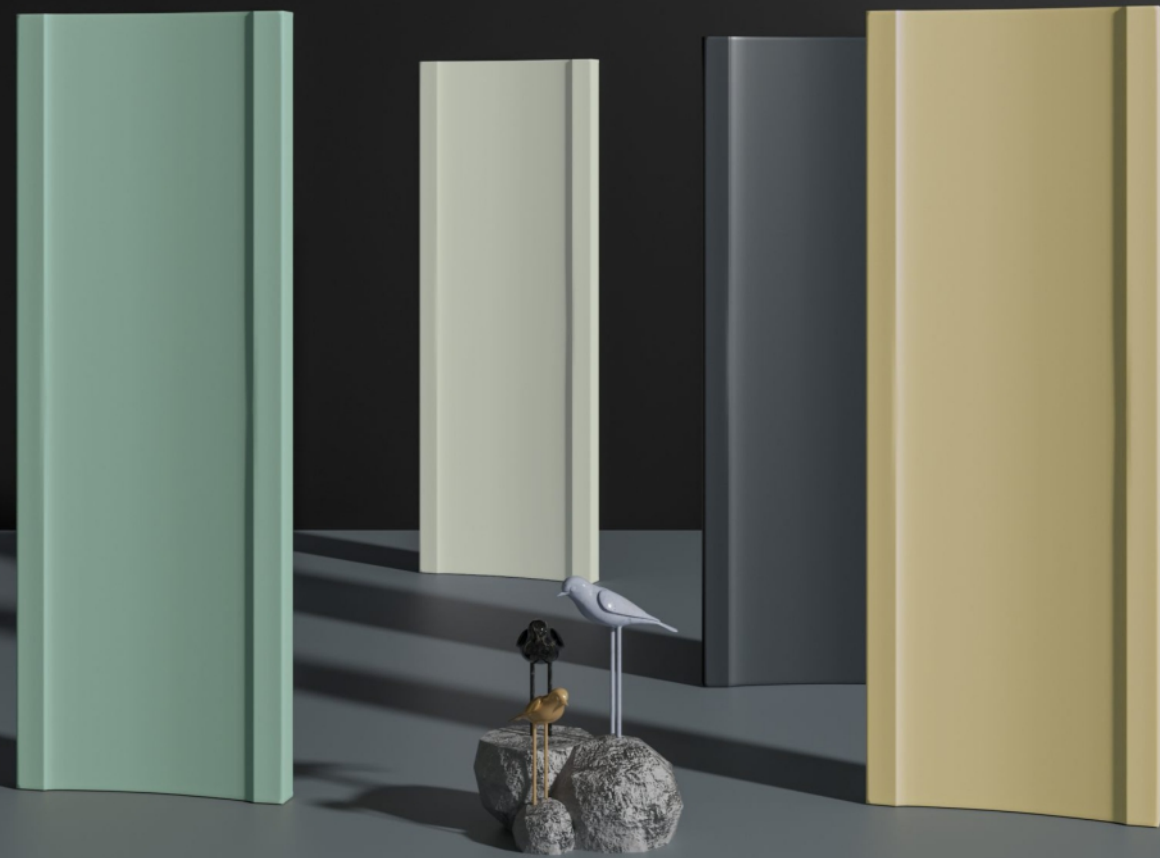

6 5 X 2 6 0 M M

SUBWAY TILES

**10MM**  
Thickness

**COCO**  
— SERIES —

**COCO**  
— SERIES —

SUBWAY TILES

**SIMPLICITY  
THAT STANDS OUT.**  
TIMELESS ELEGANCE

**65X260MM**

10MM Thickness

**CLASSIC SUBWAY,  
MODERN VIBES**  
TIMELESS ELEGANCE

**COCO**  
— SERIES —

## Features & Advantages

Chemical  
Resistance

Heat & Fire  
Resistance

Abrasion  
Resistance

High Tensile  
Strength

Less Water  
Absorption

Environment  
Friendly

65X260MM | 10MM Thickness