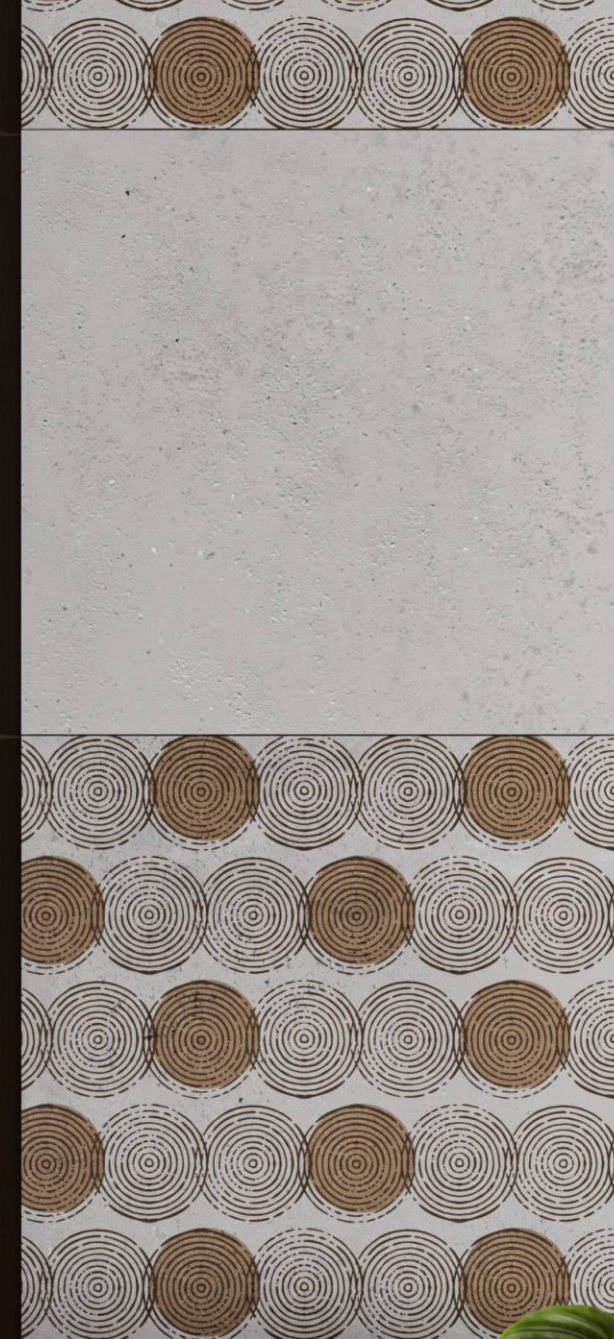

SPACIFICATION OF VITRIFIED BODY

FROST
PROOF

STAIN
RESISTANCE

CHEMICAL
RESISTANCE

ABSORPTION
RESISTANCE

EASY TO
CLEAN

SCRATCH
RESISTANCE

EASY
TO INSTALL

ECOLOGICAL

THERMIC IMPACT
RESISTANCE

Creating Character, Defining Spaces...

Vitrified Body have a timeless appeal that transcends trends and design styles. Their simple and clean lines make them suitable for both traditional and modern interiors, adding a touch of elegance to any space. Subway tiles are incredibly versatile & can be used in various applications, including kitchen backsplashes, bathroom walls, shower surrounds, fireplace surrounds, and even as flooring. They are equally at home in residential and commercial settings.

While classic Vitrified Body are white, they are now available in a wide range of colors, finishes, & materials. From glossy to matte finishes, and from ceramic to glass or even natural stone, subway tiles offer endless design possibilities to suit different tastes and preferences.

200X200MM

MATT