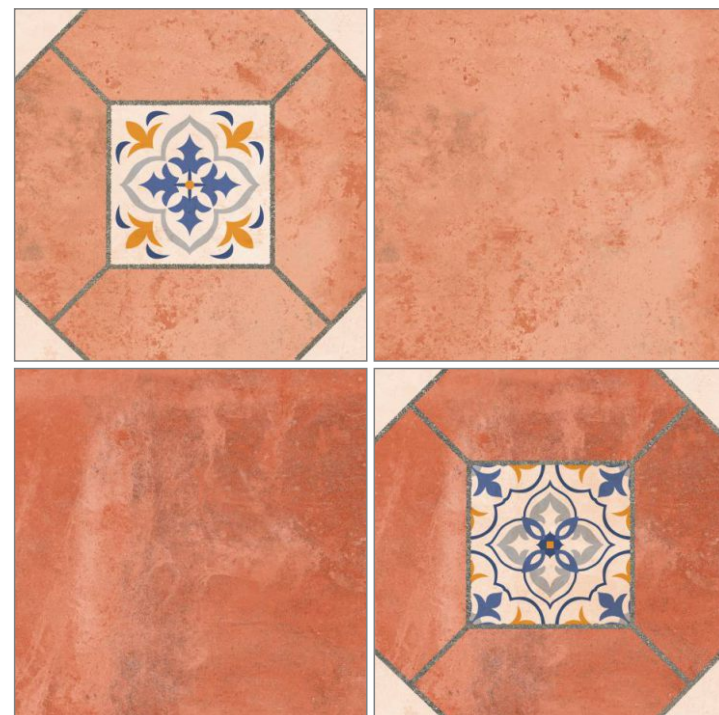

20040
DECOR-3

FORMAT :
200X200MM

SURFACE :
MATT

AVAILABLE RANDOM
DECOR : 10

VITRIFIED BODY

20040
BASE RED | DECOR-2

FORMAT :
200X200MM

SURFACE :
MATT

AVAILABLE RANDOM
BASE : 10 | DECOR : 10

VITRIFIED BODY