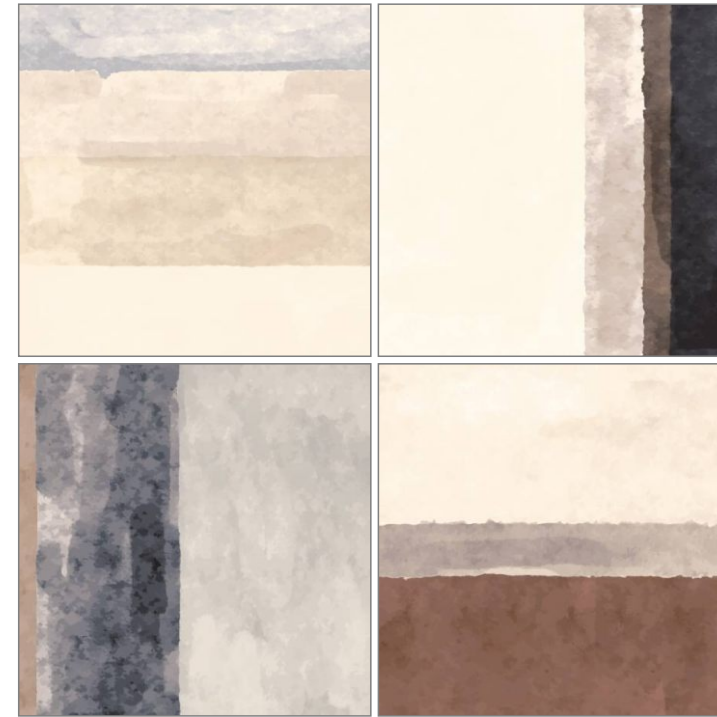

20080

FORMAT :
200X200MM

SURFACE :
MATT

AVAILABLE RANDOM
:09

VITRIFIED BODY