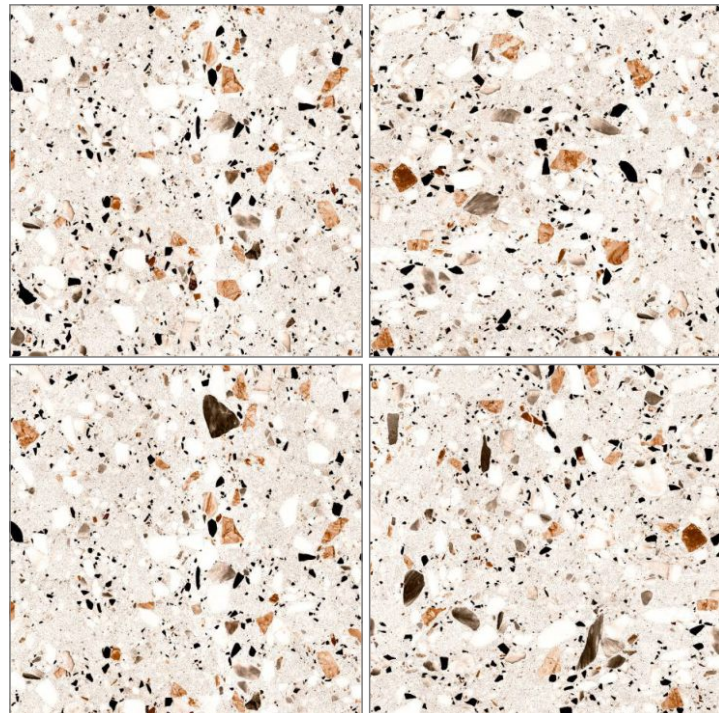

7006

FORMAT :
200X200MM

SURFACE :
MATT

AVAILABLE RANDOM
:04

VITRIFIED BODY