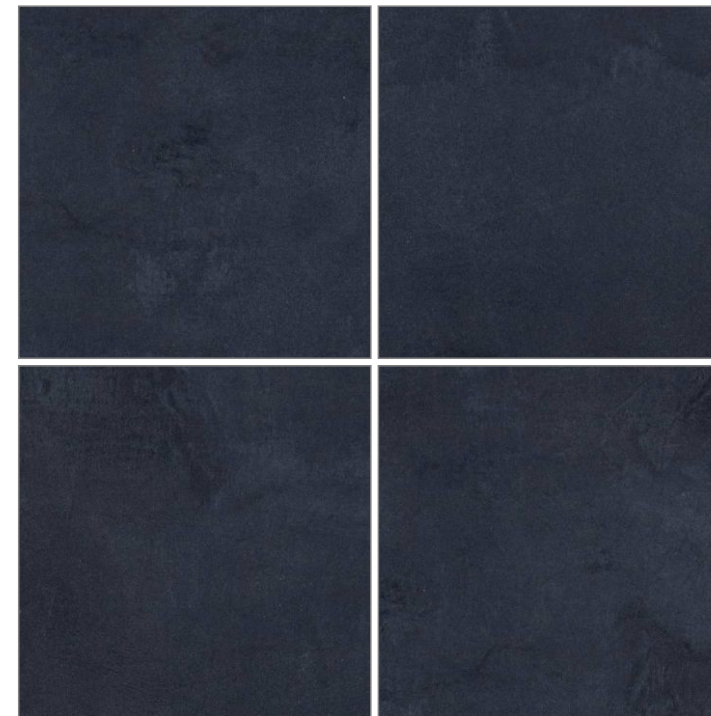

20001

FORMAT :
200X200MM

SURFACE :
MATT

AVAILABLE RANDOM
:06

VITRIFIED BODY

20003

FORMAT :
200X200MM

SURFACE :
MATT

AVAILABLE RANDOM
:06

VITRIFIED BODY

20002

FORMAT :
200X200MM

SURFACE :
MATT

AVAILABLE RANDOM
:06

VITRIFIED BODY

20005

FORMAT :
200X200MM

SURFACE :
MATT

AVAILABLE RANDOM
:06

VITRIFIED BODY