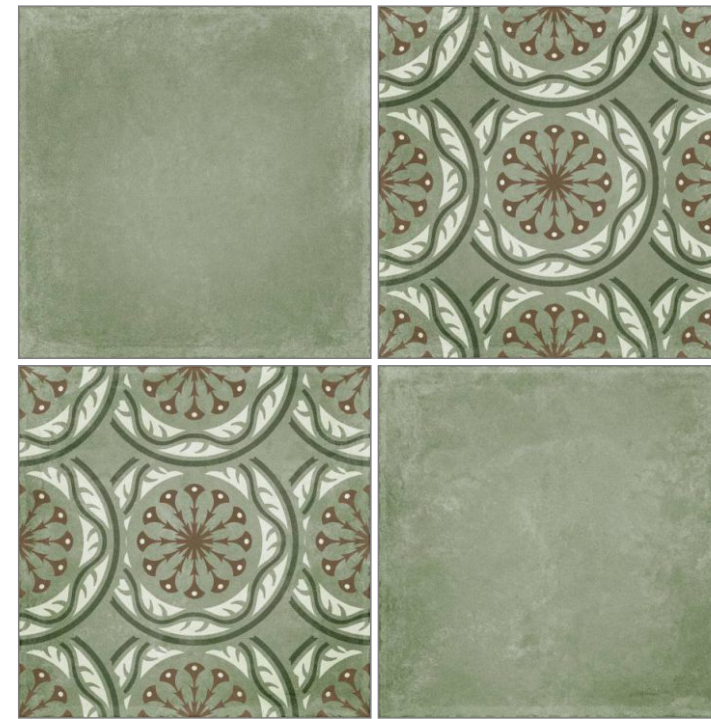

MONOPOLE

COLLECTION

10002

FORMAT :
200X200MM

SURFACE :
MATT

AVAILABLE RANDOM
: **04**

VITRIFIED BODY

10005

BASE | DECOR

FORMAT :
200X200MM

SURFACE :
MATT

AVAILABLE RANDOM
BASE : 08 | DECOR : 08

VITRIFIED BODY

10004

FORMAT :
200X200MM

SURFACE :
MATT

AVAILABLE RANDOM
: **04**

VITRIFIED BODY

10006

BASE | DECOR

FORMAT :
200X200MM

SURFACE :
MATT

AVAILABLE RANDOM
BASE : 08 | DECOR : 08

VITRIFIED BODY