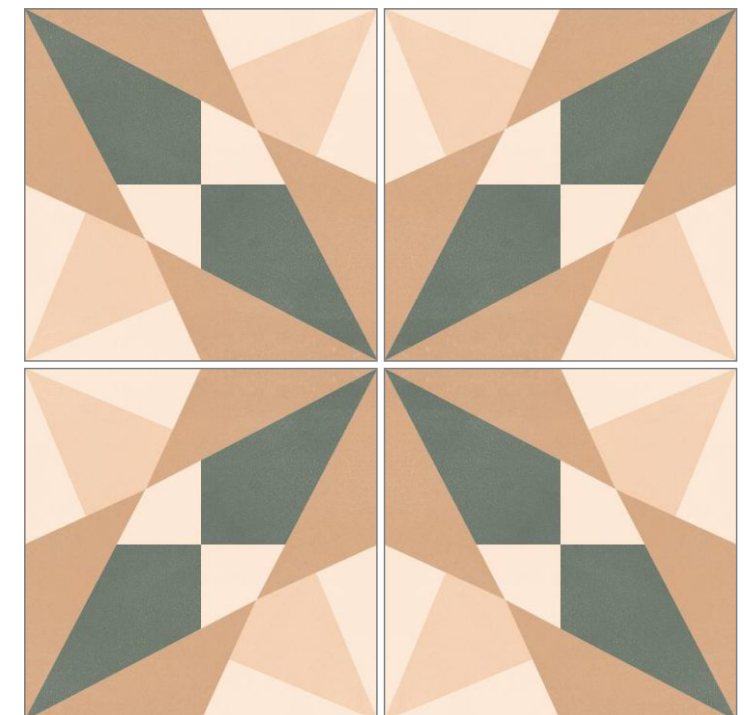

20032

FORMAT :
200X200MM

SURFACE :
MATT

AVAILABLE RANDOM
:01

VITRIFIED BODY