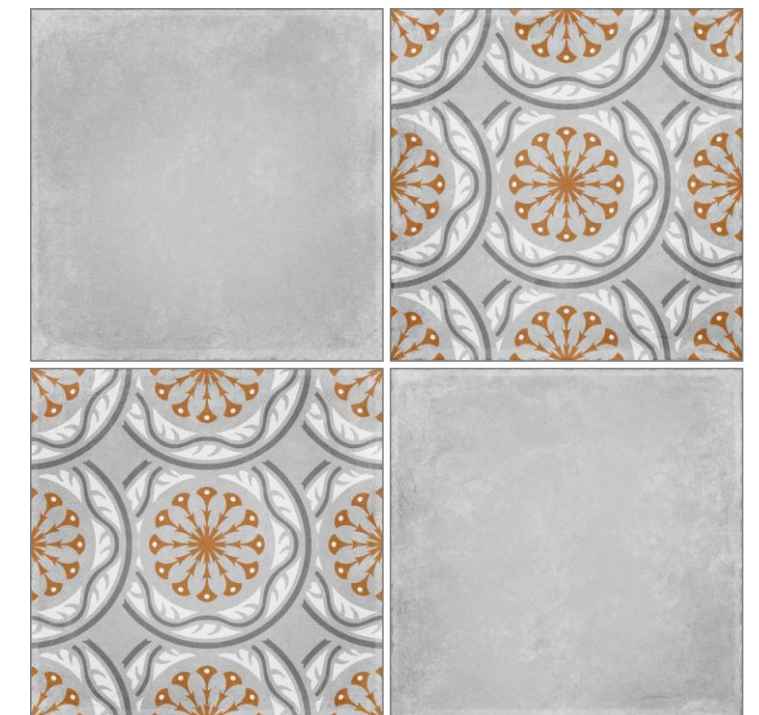

10006

BASE | DECOR

FORMAT :
200X200MM

SURFACE :
MATT

AVAILABLE RANDOM
BASE : 08 | DECOR : 08

VITRIFIED BODY