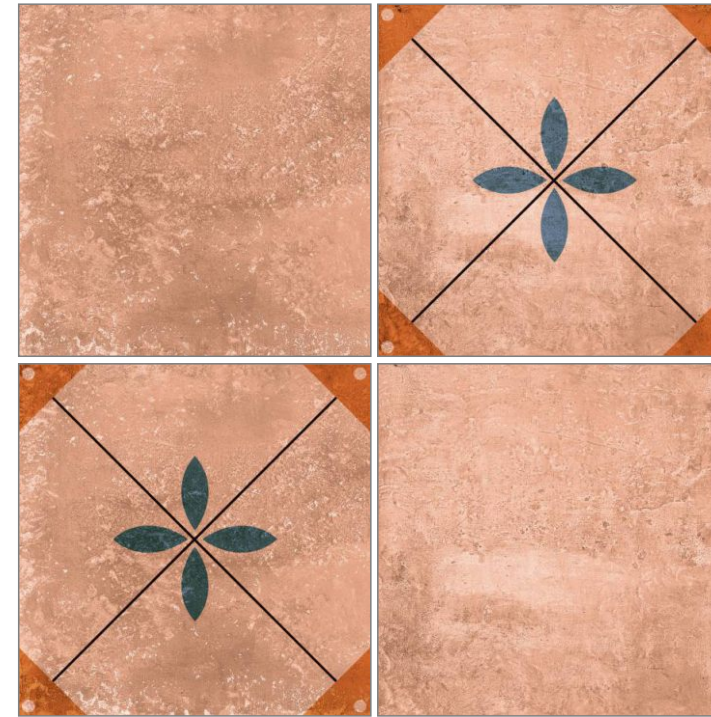

MONOPOLE

COLLECTION

20010

DECOR-01

FORMAT :
200X200MM

SURFACE :
MATT

AVAILABLE RANDOM
DECOR : 04

VITRIFIED BODY

20014

BASE | DECOR

FORMAT :
200X200MM

SURFACE :
MATT

AVAILABLE RANDOM
BASE : 12 | DECOR : 12

VITRIFIED BODY

20010

DECOR-02

FORMAT :
200X200MM

SURFACE :
MATT

AVAILABLE RANDOM
DECOR : 04

VITRIFIED BODY

20023

FORMAT :
200X200MM

SURFACE :
MATT

AVAILABLE RANDOM
: 01

VITRIFIED BODY