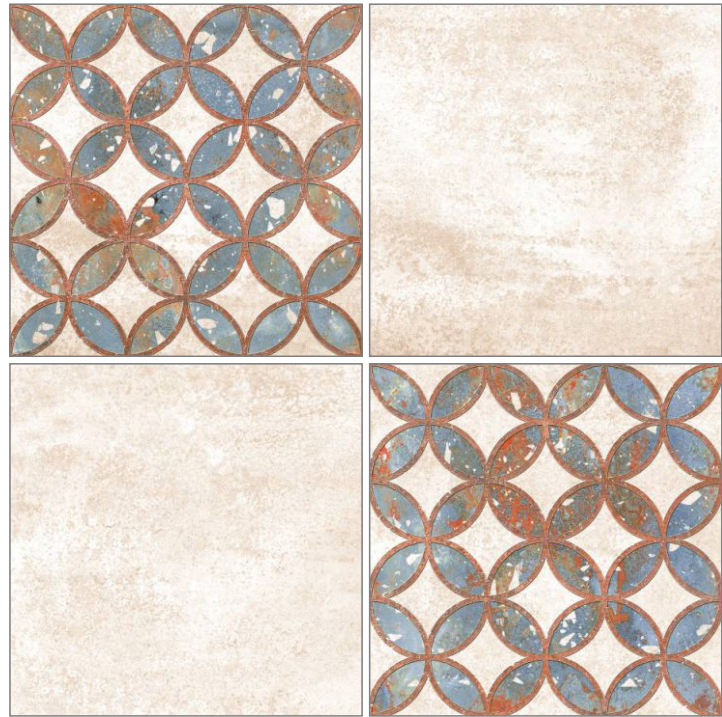

FORMAT :
200X200MM

SURFACE :
MATT

AVAILABLE RANDOM
: 01

VITRIFIED BODY

MONOPOLE

COLLECTION

20016

GREY | DECOR-01