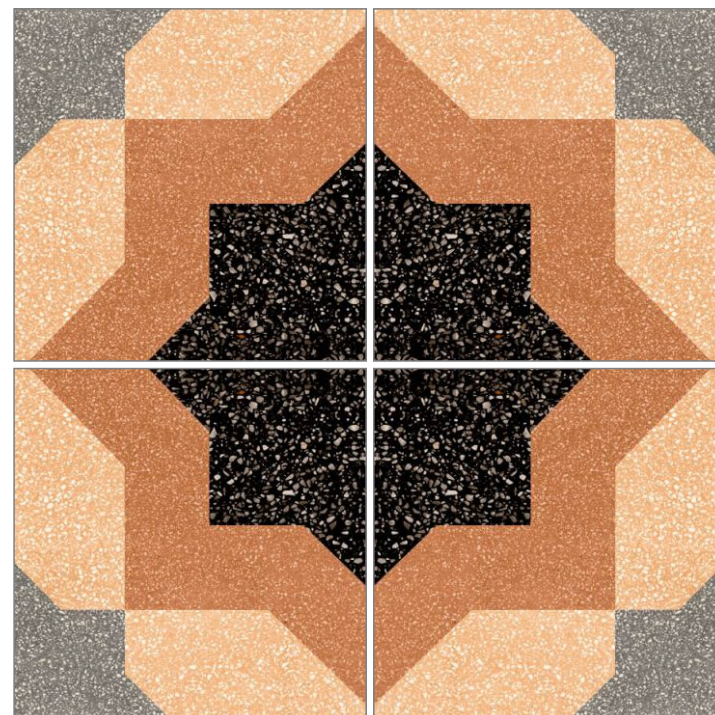

20072

FORMAT :
200X200MM

SURFACE :
MATT

AVAILABLE RANDOM
:01

VITRIFIED BODY

20069

FORMAT :
200X200MM

SURFACE :
MATT

AVAILABLE RANDOM
:01

VITRIFIED BODY