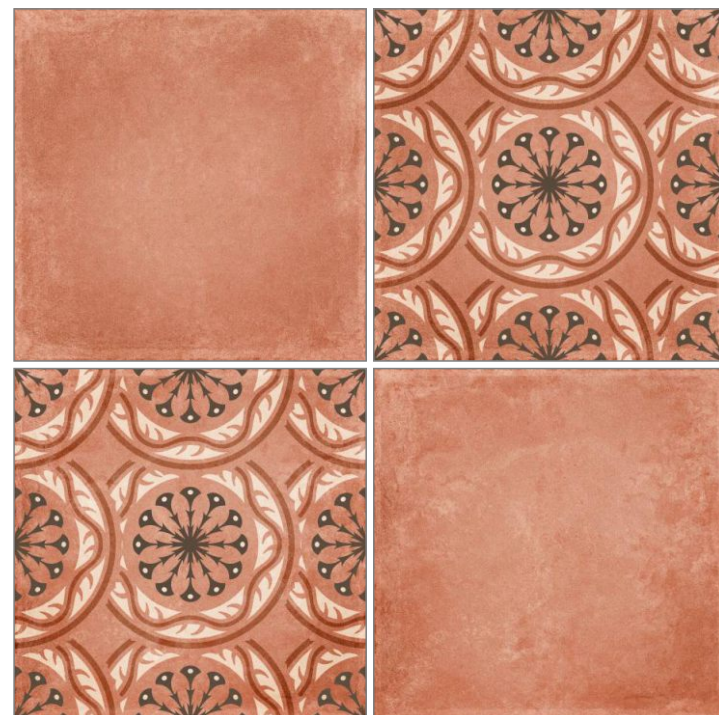

10008

BASE | DECOR

FORMAT :
200X200MM

SURFACE :
MATT

AVAILABLE RANDOM
BASE : 08 | DECOR : 08

VITRIFIED BODY

20011

FORMAT :
200X200MM